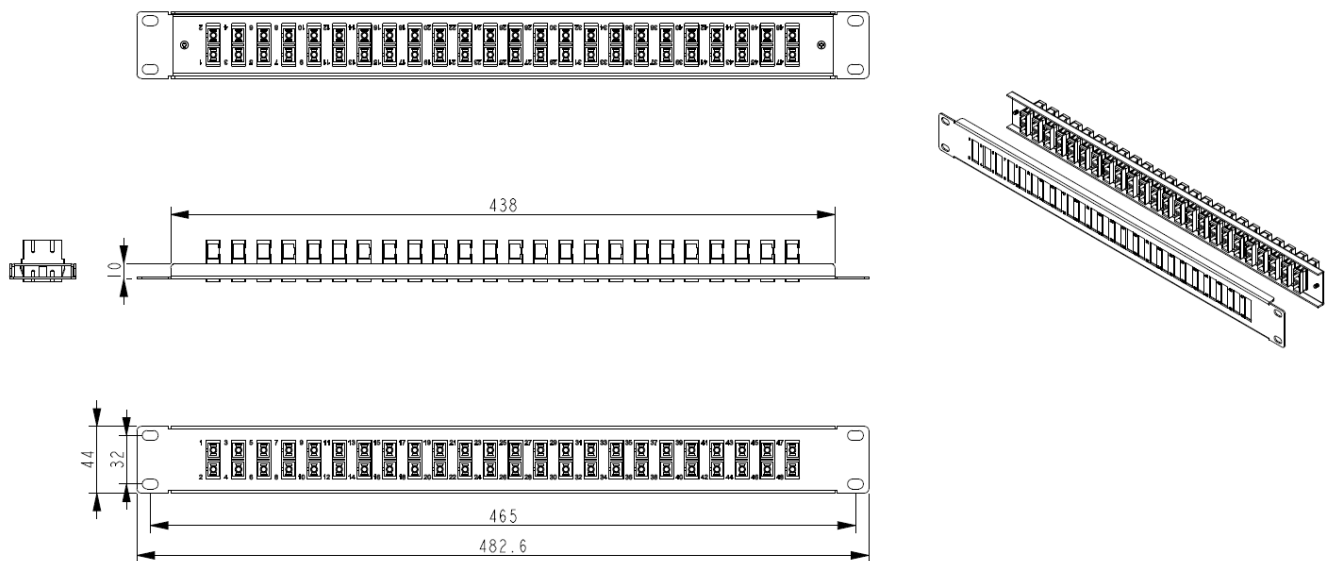

ADD-1U24ASCDS2

19-inch Rack Mount 1U Patch Panel with 24 APC SC Duplex, Single-Mode OS2

Features

- OS2 Standard
- 1U 19" Rack Mount Chassis
- 24x APC SC Connectors

Product Description

This is an ASC/ASC fiber optic 19-inch 1U patch panel chassis with 24 ASC Duplex In and 24 ASC Duplex Out, single-mode duplex OS2. It is a highly flexible fiber management unit that can be used stand-alone. Additionally, we also supply high-quality ASC cassettes designed to reduce installation time and cost for optical network infrastructures in the premises environment. All of our products are 100% guaranteed to work, providing you a cost effective solution for all of your network upgrade needs.

Mechanical Specifications

Unit: mm

Material: SPCC, painted black color

About AddOn Networks

In 1999, AddOn Networks entered the market with a single product. Our founders fulfilled a severe shortage for compatible, cost-effective optical transceivers that compete at the same performance levels as leading OEM manufacturers. Adhering to the idea of redefining service and product quality not previously had in the fiber optic networking industry, AddOn invested resources in solution design, production, fulfillment, and global support.