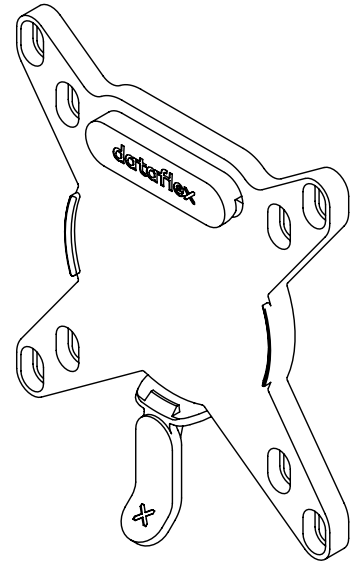

viewmate ^x

Warranty

52.993

Viewmate quick release mount – option 993

This practical VESA quick-release mount makes it faster and easier to install or swap around monitors. Being a single part made of nylon, it's incredibly strong and just as easy to completely recycle!

- Fast and easy installation
- Completely recyclable
- Exclusively compatible with Viewmate monitor arms
- To be mounted on a monitor arm (not included)
- Attaches to a VESA MIS-D 75 x 75/100 x 100 mm mount on any compatible monitor
- VESA bolts and tool included
- Always consider the max. monitor size and weight supported by your monitor arm

dataflex^x

feeling at work

75 x 75/100 x 100

Viewmate quick release mount – option 993

2021/09/21

52.993

 155 x 120 x 20 mm

 1 pcs