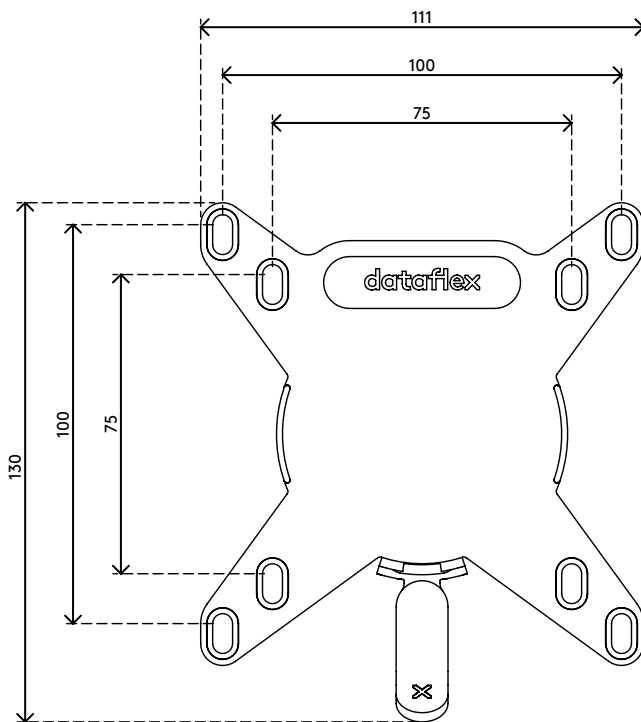

viewmate ^x

Warranty

52.993

Viewmate quick release mount – option 993

This practical VESA quick-release mount makes it faster and easier to install or swap around monitors. Being a single part made of nylon, it's incredibly strong and just as easy to completely recycle!

- Fast and easy installation
- Completely recyclable
- Exclusively compatible with Viewmate monitor arms
- To be mounted on a monitor arm (not included)
- Attaches to a VESA MIS-D 75 x 75/100 x 100 mm mount on any compatible monitor
- VESA bolts and tool included
- Always consider the max. monitor size and weight supported by your monitor arm

dataflex^x

feeling at work

75 x 75/100 x 100

Viewmate quick release mount – option 993

2021/09/21

52.993

 155 x 120 x 20 mm

 1 pcs