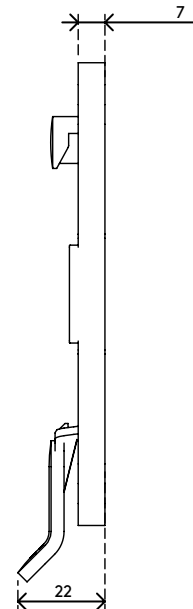

viewmate ^x

Warranty

52.993

Viewmate quick release mount – option 993

This practical VESA quick-release mount makes it faster and easier to install or swap around monitors. Being a single part made of nylon, it's incredibly strong and just as easy to completely recycle!

- Fast and easy installation
- Completely recyclable
- Exclusively compatible with Viewmate monitor arms
- To be mounted on a monitor arm (not included)
- Attaches to a VESA MIS-D 75 x 75/100 x 100 mm mount on any compatible monitor
- VESA bolts and tool included
- Always consider the max. monitor size and weight supported by your monitor arm

dataflex^x

feeling at work

75 x 75/100 x 100

Viewmate quick release mount – option 993

2021/09/21

52.993

 155 x 120 x 20 mm

 1 pcs