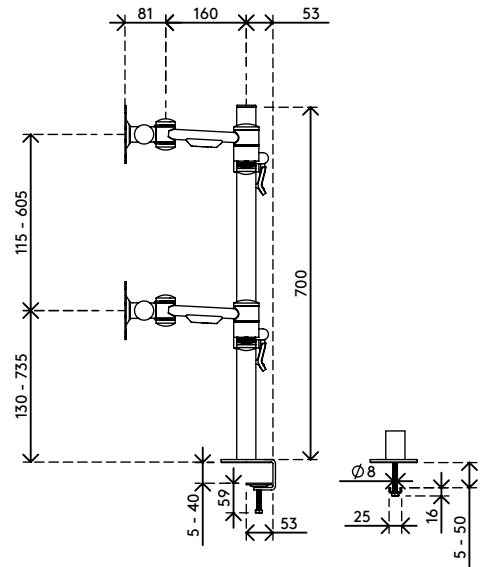

52.622

Viewmate monitor arm - desk 622

With each of the four arms being height and depth adjustable, this monitor arm makes a great quadruple monitor set-up. The clamp levers make height adjustment a breeze. An ergonomic design that is robust, cost-effective and easy to use.

- Static height adjustment
- Independent depth adjustment
- Fitted with cable covers and cable loop ties to guide cables tidily
- Main components made of steel
- VESA MIS-D 75 x 75/100 x 100 mm compatible
- Monitor: tilt +90°/-90°, swivel +90°/-90°, rotate 360°
- Arm: swivel +90°/-90°
- Weight capacity max. 12 kg (26,5 lb) per monitor
- Comes with a desk clamp mount and bolt-through desk mount
- Suitable for a desktop thickness of 5 up to 40 mm (0,2" - 1,6") (clamp) or 50 mm (2,0") (bolt through)
- Monitor size limit: width 874 mm (34,4") - height 477 mm (18,8")
- Easy to adjust in height using a clamp lever

viewmate ^x

+90°/-90°

+90°/-90°

360°

874 mm (34,4")

477 mm (18,8")

75 x 75/100 x 100

(4x) 12 kg (26,5 lb)

Viewmate monitor arm - desk 622

2019/11/19

52.622

 995 x 305 x 105 mm

 1 pcs

 silver

 10,4 kg

 805410526221