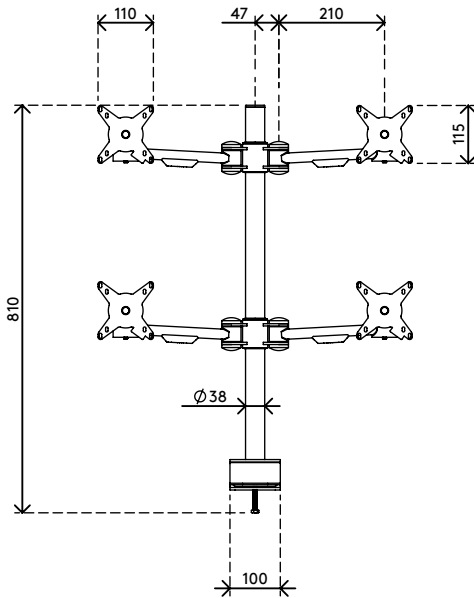

52.622

Viewmate monitor arm - desk 622

With each of the four arms being height and depth adjustable, this monitor arm makes a great quadruple monitor set-up. The clamp levers make height adjustment a breeze. An ergonomic design that is robust, cost-effective and easy to use.

- Static height adjustment
- Independent depth adjustment
- Fitted with cable covers and cable loop ties to guide cables tidily
- Main components made of steel
- VESA MIS-D 75 x 75/100 x 100 mm compatible
- Monitor: tilt +90°/-90°, swivel +90°/-90°, rotate 360°
- Arm: swivel +90°/-90°
- Weight capacity max. 12 kg (26,5 lb) per monitor
- Comes with a desk clamp mount and bolt-through desk mount
- Suitable for a desktop thickness of 5 up to 40 mm (0,2" - 1,6") (clamp) or 50 mm (2,0") (bolt through)
- Monitor size limit: width 874 mm (34,4") - height 477 mm (18,8")
- Easy to adjust in height using a clamp lever

viewmate ^x

+90°/-90°

+90°/-90°

360°

874 mm (34,4")

477 mm (18,8")

75 x 75/100 x 100

(4x) 12 kg (26,5 lb)

Viewmate monitor arm - desk 622

2019/11/19

52.622

 995 x 305 x 105 mm

 1 pcs

 silver

 10,4 kg

 805410526221