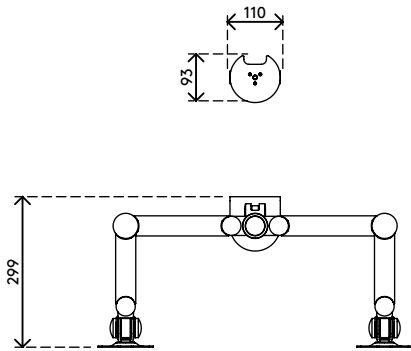

52.622

Viewmate monitor arm - desk 622

With each of the four arms being height and depth adjustable, this monitor arm makes a great quadruple monitor set-up. The clamp levers make height adjustment a breeze. An ergonomic design that is robust, cost-effective and easy to use.

- Static height adjustment
- Independent depth adjustment
- Fitted with cable covers and cable loop ties to guide cables tidily
- Main components made of steel
- VESA MIS-D 75 x 75/100 x 100 mm compatible
- Monitor: tilt +90°/-90°, swivel +90°/-90°, rotate 360°
- Arm: swivel +90°/-90°
- Weight capacity max. 12 kg (26,5 lb) per monitor
- Comes with a desk clamp mount and bolt-through desk mount
- Suitable for a desktop thickness of 5 up to 40 mm (0,2" - 1,6") (clamp) or 50 mm (2,0") (bolt through)
- Monitor size limit: width 874 mm (34,4") - height 477 mm (18,8")
- Easy to adjust in height using a clamp lever

viewmate ^x

+90°/-90°

+90°/-90°

360°

874 mm (34,4")

477 mm (18,8")

75 x 75/100 x 100

(4x) 12 kg (26,5 lb)

Viewmate monitor arm - desk 622

2019/11/19

52.622

 995 x 305 x 105 mm

 1 pcs

 silver

 10,4 kg

 805410526221