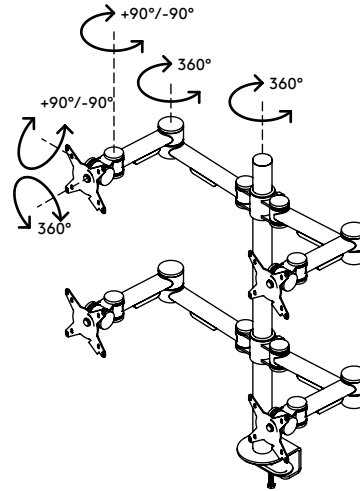

52.622

Viewmate monitor arm - desk 622

With each of the four arms being height and depth adjustable, this monitor arm makes a great quadruple monitor set-up. The clamp levers make height adjustment a breeze. An ergonomic design that is robust, cost-effective and easy to use.

- Static height adjustment
- Independent depth adjustment
- Fitted with cable covers and cable loop ties to guide cables tidily
- Main components made of steel
- VESA MIS-D 75 x 75/100 x 100 mm compatible
- Monitor: tilt +90°/-90°, swivel +90°/-90°, rotate 360°
- Arm: swivel +90°/-90°
- Weight capacity max. 12 kg (26,5 lb) per monitor
- Comes with a desk clamp mount and bolt-through desk mount
- Suitable for a desktop thickness of 5 up to 40 mm (0,2" - 1,6") (clamp) or 50 mm (2,0") (bolt through)
- Monitor size limit: width 874 mm (34,4") - height 477 mm (18,8")
- Easy to adjust in height using a clamp lever

viewmate ^x

+90°/-90°

+90°/-90°

360°

874 mm (34,4")

477 mm (18,8")

75 x 75/100 x 100

(4x) 12 kg (26,5 lb)

Viewmate monitor arm - desk 622

2019/11/19

52.622

 995 x 305 x 105 mm

 1 pcs

 silver

 10,4 kg

 805410526221