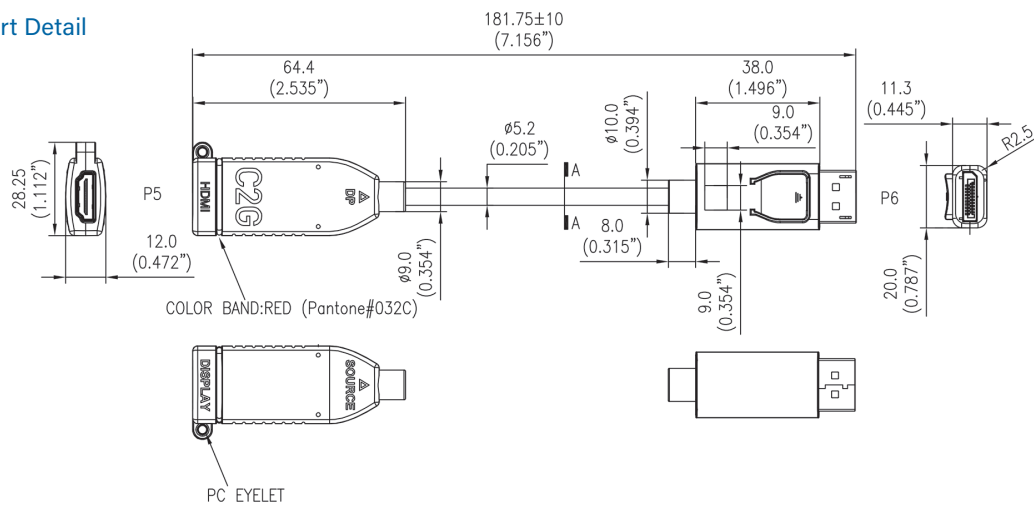

PHYSICAL CHARACTERISTICS

- HDMI Female: Solder Type, Contacts: Brass, Gold Flash, Housing: LCP, Black with PCB, Shell: SPCC, Gold Plated
- USB Type-C Male: Solder Type, Contacts: Brass, Gold Flash, Housing: LCP, Black, Shell: Gold Plated
- DisplayPort Male: Solder Type, Contacts: Gold Flash, Housing: LCP Black, Shell: Gold Plated (with Latches)
- Mini DisplayPort Male: Solder Type, Contacts: Gold Flash, Housing: LCP Black, Shell: Gold Plated
- All Hoods: Molded Black PVC
- USB Type-C to HDMI Adapter Color Band: Green
- DisplayPort to HDMI Adapter Color Band: Red
- Mini DisplayPort to HDMI Adapter Color Band: Yellow
- Black Metal Screws (x2): 4.8x17.1mm, M3, Material: Steel
- Locking Coupler (x2): 6.0x5mm, M3, Material: Brass, Color: Black
- Nut (x2): 4.5x3.8mm, M3, Material: Brass, Color: Black
- PC Eyelet: 17.8x4.7x2.6mm, Black, Material: PC
- Pull Tab: 80x25x2mm, Material: Polyester, Black Background, White Text, with Black Eyelet
- Hex Nut Tool: Material: Steel, 17x47x1.5mm
- Steel Wire: OD 1.2mm, Color: Black
- Cable Stopper: 58x98mm, Molded Black 20P PVC
- Product is CE marked and conforms to 2011/65/EU ROHS 2

Dongle Adapter Ring Side View

- Mini DisplayPort
- DisplayPort
- USB-C

Mini DisplayPort Detail

DisplayPort Detail

USB-C Detail

LEGRAND | AV COMMERCIAL BRANDS
C2G | Chief | Da-Lite | Luxul | Middle Atlantic | Vaddio | Wiremold