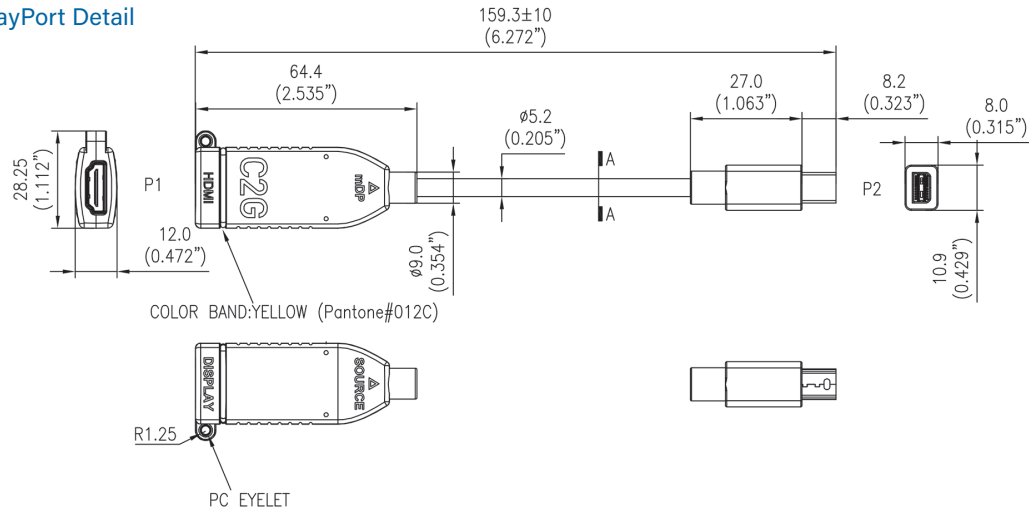

Mini DisplayPort Detail