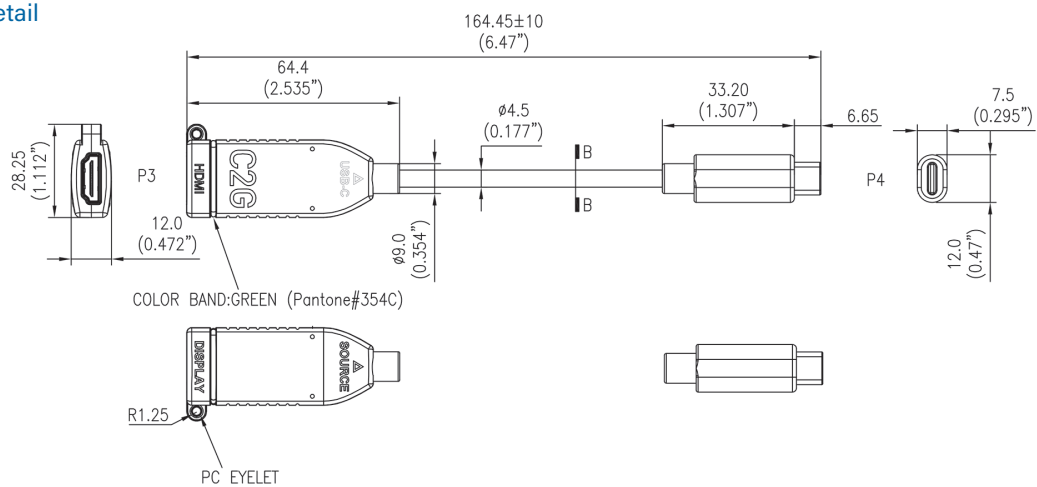

PHYSICAL CHARACTERISTICS

- HDMI Female: Solder Type, Contacts: Brass, Gold Flash, Housing: LCP, Black with PCB, Shell: SPCC, Gold Plated
- USB Type-C Male: Solder Type, Contacts: Brass, Gold Flash, Housing: LCP, Black, Shell: Gold Plated
- DisplayPort Male: Solder Type, Contacts: Gold Flash, Housing: LCP Black, Shell: Gold Plated (with Latches)
- Mini DisplayPort Male: Solder Type, Contacts: Gold Flash, Housing: LCP Black, Shell: Gold Plated
- All Hoods: Molded Black PVC
- USB Type-C to HDMI Adapter Color Band: Green
- DisplayPort to HDMI Adapter Color Band: Red
- Mini DisplayPort to HDMI Adapter Color Band: Yellow
- Black Metal Screws (x2): 4.8x17.1mm, M3, Material: Steel
- Locking Coupler (x2): 6.0x5mm, M3, Material: Brass, Color: Black
- Nut (x2): 4.5x3.8mm, M3, Material: Brass, Color: Black
- PC Eyelet: 17.8x4.7x2.6mm, Black, Material: PC
- Pull Tab: 80x25x2mm, Material: Polyester, Black Background, White Text, with Black Eyelet
- Hex Nut Tool: Material: Steel, 17x47x1.5mm
- Steel Wire: OD 1.2mm, Color: Black
- Cable Stopper: 58x98mm, Molded Black 20P PVC
- Product is CE marked and conforms to 2011/65/EU ROHS 2

Dongle Adapter Ring Side View

- Mini DisplayPort
- DisplayPort
- USB-C

Mini DisplayPort Detail

DisplayPort Detail

USB-C Detail

LEGRAND | AV COMMERCIAL BRANDS
C2G | Chief | Da-Lite | Luxul | Middle Atlantic | Vaddio | Wiremold