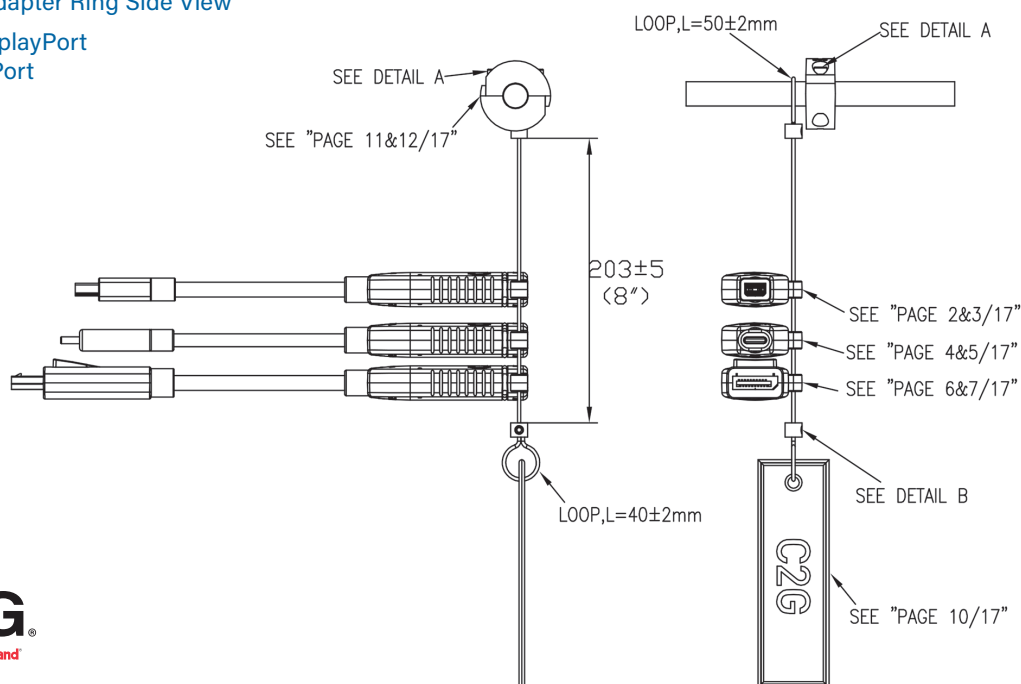

PHYSICAL CHARACTERISTICS

- HDMI Female: Solder Type, Contacts: Brass, Gold Flash, Housing: LCP, Black with PCB, Shell: SPCC, Gold Plated
- USB Type-C Male: Solder Type, Contacts: Brass, Gold Flash, Housing: LCP, Black, Shell: Gold Plated
- DisplayPort Male: Solder Type, Contacts: Gold Flash, Housing: LCP Black, Shell: Gold Plated (with Latches)
- Mini DisplayPort Male: Solder Type, Contacts: Gold Flash, Housing: LCP Black, Shell: Gold Plated
- All Hoods: Molded Black PVC
- USB Type-C to HDMI Adapter Color Band: Green
- DisplayPort to HDMI Adapter Color Band: Red
- Mini DisplayPort to HDMI Adapter Color Band: Yellow
- Black Metal Screws (x2): 4.8x17.1mm, M3, Material: Steel
- Locking Coupler (x2): 6.0x5mm, M3, Material: Brass, Color: Black
- Nut (x2): 4.5x3.8mm, M3, Material: Brass, Color: Black
- PC Eyelet: 17.8x4.7x2.6mm, Black, Material: PC
- Pull Tab: 80x25x2mm, Material: Polyester, Black Background, White Text, with Black Eyelet
- Hex Nut Tool: Material: Steel, 17x47x1.5mm
- Steel Wire: OD 1.2mm, Color: Black
- Cable Stopper: 58x98mm, Molded Black 20P PVC
- Product is CE marked and conforms to 2011/65/EU ROHS 2

Dongle Adapter Ring Side View

- Mini DisplayPort
- DisplayPort
- USB-C