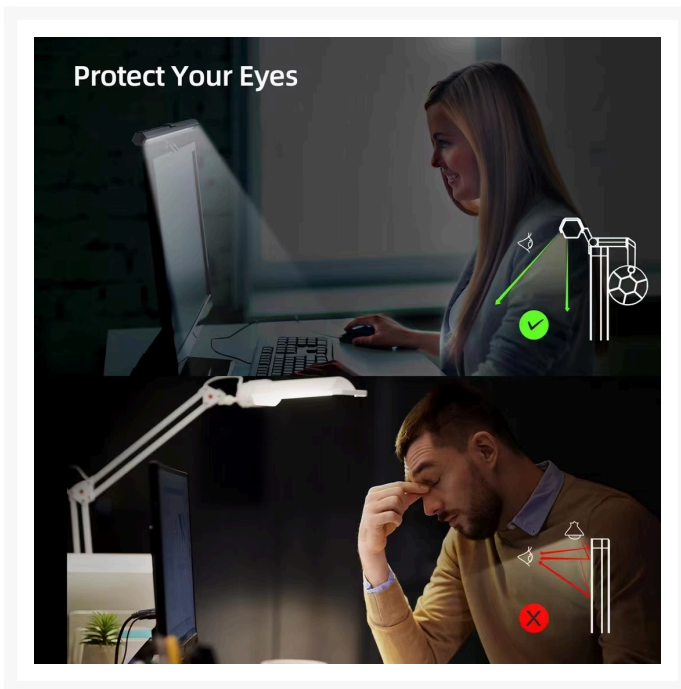

# 245450 Monitor USB LED Lamp with Touch Control

## Short Description

1. 3 Dimmable Colors: Warm light (2800-3200K) ,white (4000-4500K) and cold light (6000-6500K)
2. Clip-on design to install the task lamp fits any monitors thickness from 1~3cm
3. Lamp angle adjustable
4. Housing: durable Aluminum alloy & ABS
5. USB Powered
6. Simple Plug and Play installation
7. Touch control button

## Description

The equip 245450 USB LED monitor lamp with suspension design, adapting asymmetric light path, reduces

screen reflection and effectively protects the eyes. The clip-on design to install the task lamp fits on any monitors.

Eye-friendly Lighting on the PC Workplace: The USB lamp sits on the top of the monitor, only radiates downwards and forwards, perfectly and evenly illuminates the area in front of the monitor, Infinitely Adjustable Colour Temperature and Brightness via Touch Buttons, can adjust your personal light according to your needs and preferences.