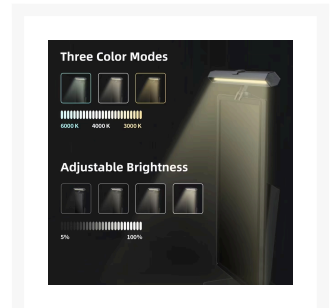

## Short Description

1. 3 Dimmable Colors: Warm light (2800-3200K) ,white (4000-4500K) and cold light (6000-6500K)
2. Clip-on design to install the task lamp fits any monitors thickness from 1~3cm
3. Lamp angle adjustable
4. Housing: durable Aluminum alloy & ABS
5. USB Powered
6. Simple Plug and Play installation
7. Touch control button

## Additional Information

---

Approval and compliance	CE, RoHS
Material	Aluminum, Plastic
Light	LED lighting
Power supply	USB power
USB version	2.0
Control panel	Yes
Touch control	Yes
Color Temperature	2800K-6500K
Product weight (kg)	0.4
Product breadth (mm)	23.5
Product depth (mm)	107.5
Product height (mm)	400
Cable length	1.5m
Color	Black
EAN	4015867227121
Model number	245450
Package contents	1 x 245450 1 x Ball clip mount 1 x USB-A to C power cable 1 x User manual