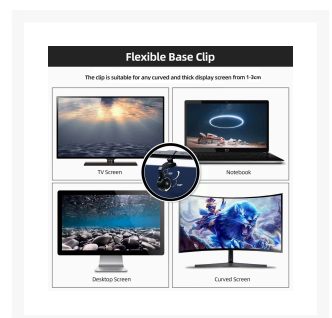

## Short Description

1. 3 Dimmable Colors: Warm light (2800-3200K) ,white (4000-4500K) and cold light (6000-6500K)
2. Clip-on design to install the task lamp fits any monitors thickness from 1~3cm
3. Lamp angle adjustable
4. Housing: durable Aluminum alloy & ABS
5. USB Powered
6. Simple Plug and Play installation
7. Touch control button

## Description

The equip 245450 USB LED monitor lamp with suspension design, adapting asymmetric light path, reduces

screen reflection and effectively protects the eyes. The clip-on design to install the task lamp fits on any monitors.

Eye-friendly Lighting on the PC Workplace: The USB lamp sits on the top of the monitor, only radiates downwards and forwards, perfectly and evenly illuminates the area in front of the monitor, Infinitely Adjustable Colour Temperature and Brightness via Touch Buttons, can adjust your personal light according to your needs and preferences.

## Additional Information

---

Approval and compliance	CE, RoHS
Material	Aluminum, Plastic
Light	LED lighting
Power supply	USB power
USB version	2.0
Control panel	Yes
Touch control	Yes
Color Temperature	2800K-6500K
Product weight (kg)	0.4
Product breadth (mm)	23.5
Product depth (mm)	107.5
Product height (mm)	400
Cable length	1.5m
Color	Black
EAN	4015867227121
Model number	245450
Package contents	1 x 245450 1 x Ball clip mount 1 x USB-A to C power cable 1 x User manual