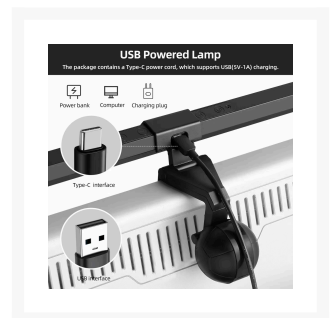

## Short Description

1. 3 Dimmable Colors: Warm light (2800-3200K) ,white (4000-4500K) and cold light (6000-6500K)
2. Clip-on design to install the task lamp fits any monitors thickness from 1~3cm
3. Lamp angle adjustable
4. Housing: durable Aluminum alloy & ABS
5. USB Powered
6. Simple Plug and Play installation
7. Touch control button

## Description

The equip 245450 USB LED monitor lamp with suspension design, adapting asymmetric light path, reduces

screen reflection and effectively protects the eyes. The clip-on design to install the task lamp fits on any monitors.

Eye-friendly Lighting on the PC Workplace: The USB lamp sits on the top of the monitor, only radiates downwards and forwards, perfectly and evenly illuminates the area in front of the monitor, Infinitely Adjustable Colour Temperature and Brightness via Touch Buttons, can adjust your personal light according to your needs and preferences.

## Additional Information

---

Approval and compliance	CE, RoHS
Material	Aluminum, Plastic
Light	LED lighting
Power supply	USB power
USB version	2.0
Control panel	Yes
Touch control	Yes
Color Temperature	2800K-6500K
Product weight (kg)	0.4
Product breadth (mm)	23.5
Product depth (mm)	107.5
Product height (mm)	400
Cable length	1.5m
Color	Black
EAN	4015867227121
Model number	245450
Package contents	1 x 245450 1 x Ball clip mount 1 x USB-A to C power cable 1 x User manual