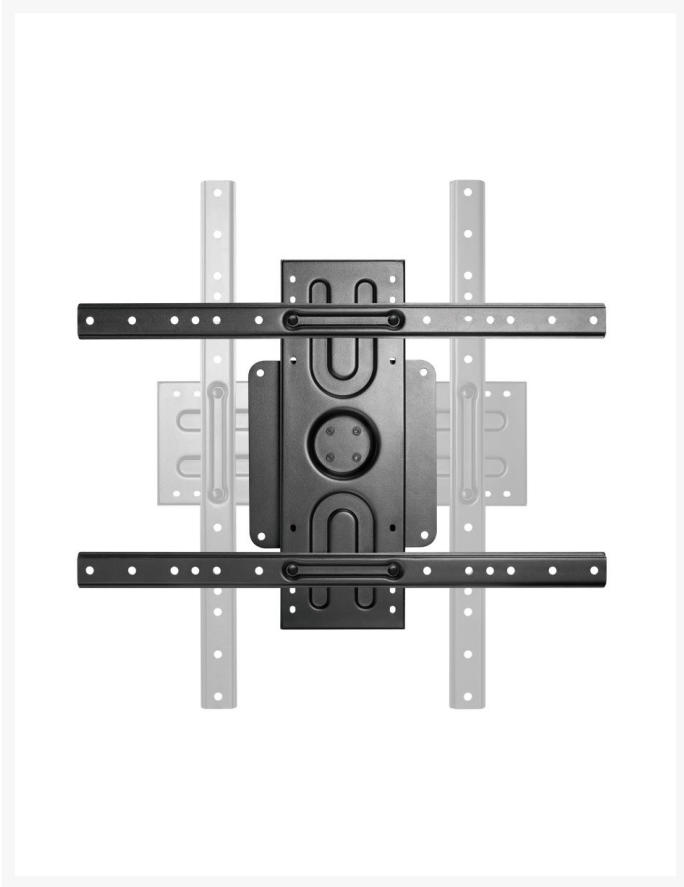

650331 37"-80" Universal Rotating Wall Bracket

Product Images

Short Description

1. Max. Load Capacity: 50Kg
2. Max. VESA: 600x400
3. VESA standards compliant
4. Portrait or Landscape viewing : one solution fits any installation
5. Slide-in wall plate provides easy access for attachment and detachment
6. Quick-Release latch: locks/unlocks the display in place
7. Magnetic strap end : hides itself when not in used

Description

The equip® 650331 TV Wall Mount Bracket is a compact but sturdy product that ensures a reliable installation of your LCD/Plasma TV. Follow the graphic guide included in the package, you can install your TV on your own with ease. The wall bracket fits most of the wall materials- brick, concrete and wood, making the ideal choice for you to set up your screens.

With 360 degree rotating mounting plate, the display can be effortlessly held in landscape or portrait position. The spring lock ensures a safe rotation adjustment. Slide-in mounting plate provides easy access for a attachment and detachment.

Additional Information

Approval and compliance	RoHS
Compatible display size	37"-80"
Anti-Theft	No
Quick Release VESA Plate	No
Support Curved TV	No
Material	Aluminum, Plastic, Stainless Steel
Load capacity (kg)	50
Mount	Wall mount
Pan (Swivel) range	+180°~-180°
No. of supported display	1
VESA compatibility	200x200,300x200,400x200,300x300,400x300,350x350,400x400,400x600,600x400
Bracket type	Fix
Distance to Wall (Profile)	45mm
Product Size	45x630x450mm
Mounting Hole Pattern	Standard VESA
Installation	Solid Wall, Single Stud
Cable Management	No
Product weight (kg)	4.7
Product breadth (mm)	630
Product depth (mm)	450
Product height (mm)	45
Color	Black
EAN	4015867227138
Model number	650331
Package contents	650331 Screws User Manual