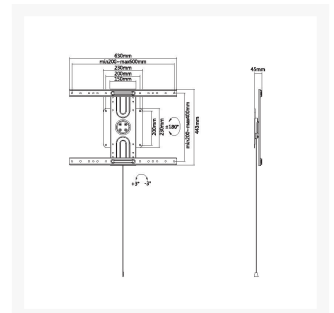

650331 37"-80" Universal Rotating Wall Bracket

Product Images

Short Description

1. Max. Load Capacity: 50Kg
2. Max. VESA: 600x400
3. VESA standards compliant
4. Portrait or Landscape viewing : one solution fits any installation
5. Slide-in wall plate provides easy access for attachment and detachment
6. Quick-Release latch: locks/unlocks the display in place
7. Magnetic strap end : hides itself when not in used

Description

The equip® 650331 TV Wall Mount Bracket is a compact but sturdy product that ensures a reliable installation of your LCD/Plasma TV. Follow the graphic guide included in the package, you can install your TV on your own with ease. The wall bracket fits most of the wall materials- brick, concrete and wood, making the ideal choice for you to set up your screens.

With 360 degree rotating mounting plate, the display can be effortlessly held in landscape or portrait position. The spring lock ensures a safe rotation adjustment. Slide-in mounting plate provides easy access for a attachment and detachment.

Additional Information

Approval and compliance	RoHS
Compatible display size	37"-80"
Anti-Theft	No
Quick Release VESA Plate	No
Support Curved TV	No
Material	Aluminum, Plastic, Stainless Steel
Load capacity (kg)	50
Mount	Wall mount
Pan (Swivel) range	+180°~-180°
No. of supported display	1
VESA compatibility	200x200,300x200,400x200,300x300,400x300,350x350,400x400,400x600,600x400
Bracket type	Fix
Distance to Wall (Profile)	45mm
Product Size	45x630x450mm
Mounting Hole Pattern	Standard VESA
Installation	Solid Wall, Single Stud
Cable Management	No
Product weight (kg)	4.7
Product breadth (mm)	630
Product depth (mm)	450
Product height (mm)	45
Color	Black
EAN	4015867227138
Model number	650331
Package contents	650331 Screws User Manual