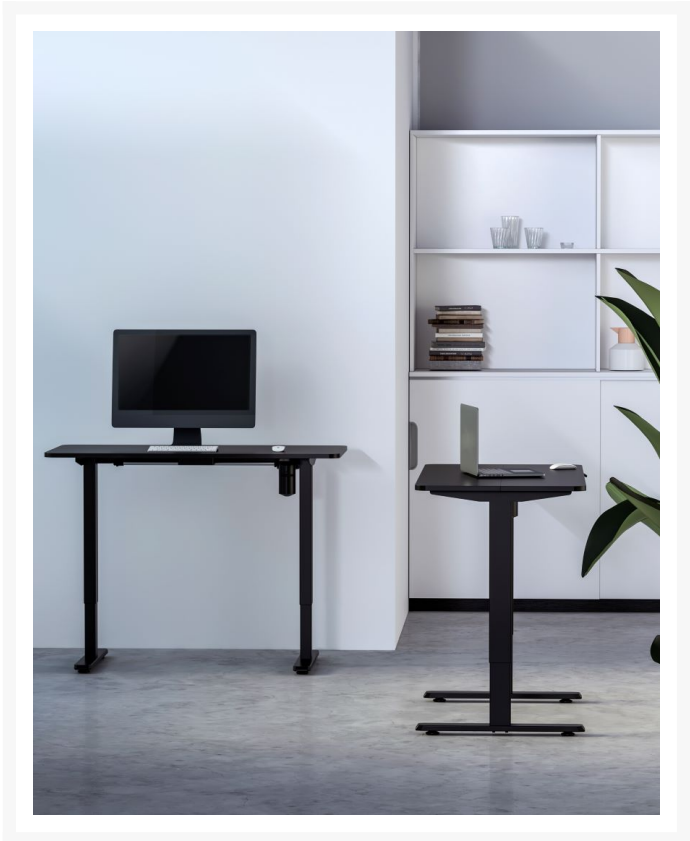

650812 ERGO Electric Sit-Stand Desk Frame with Desktop, Black

Product Images

Short Description

1. Max. Load Capacity: 70Kg
2. Height adjustable between 68 ~118 cm
3. Single Motor
4. Easy-to-use press controller makes height adjustment easy
5. Thermal and overload protected
6. Strong lifting power with low noise level
7. Built-in Cable management
8. Desktop included
9. Desktop size: L x W = 120 x 60cm

Description

The equip® ERGO Electric Sit-Stand Desk Frame creates your own desk space that lets you stand up during the long workday with an electric height adjustable frame. Periodically standing throughout the day can help relieve tension on the neck, back, and shoulders, as well as increase blood flow and reduce stress. Enjoy being able to stand up in seconds with this sturdy frame featuring a motor lift system for smooth height transitions, telescopic height adjustment for ideal ergonomic viewing.

it's included a Desktop with 120 x 60cm no need to extra buy as convenient.

Additional Information

Approval and compliance	CE, RoHS
Max. operating temperature (°C)	40°C
Min. operating temperature (°C)	-5°C
Material	Plastic, Stainless Steel
Height range	680~1180mm
Load capacity (kg)	70kg
Motor	1
Power input	100~240V
Cable Management	Yes
Control panel	Yes
Product weight (kg)	26.5
Product breadth (mm)	600
Product depth (mm)	680-1180
Product height (mm)	1200
Color	Black
EAN	4015867227206
Model number	650812
Package contents	650812 Screws Manual