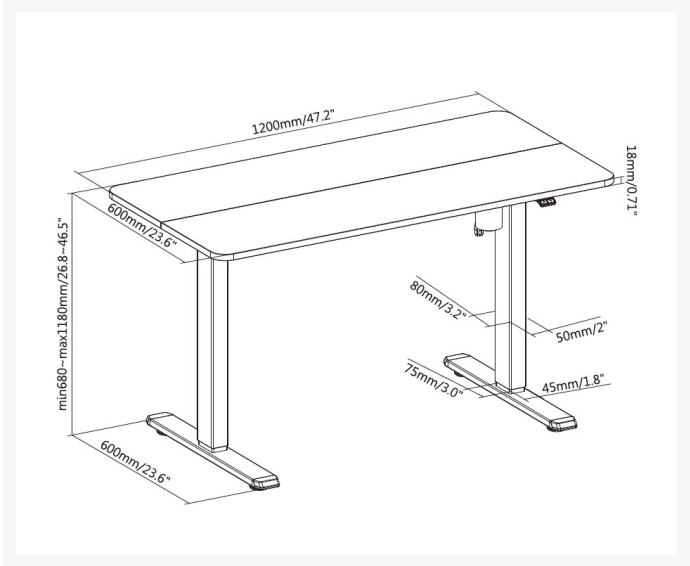

650812 ERGO Electric Sit-Stand Desk Frame with Desktop, Black

Product Images

Short Description

1. Max. Load Capacity: 70Kg
2. Height adjustable between 68 ~118 cm
3. Single Motor
4. Easy-to-use press controller makes height adjustment easy
5. Thermal and overload protected
6. Strong lifting power with low noise level
7. Built-in Cable management
8. Desktop included
9. Desktop size: L x W = 120 x 60cm

Description

The equip® ERGO Electric Sit-Stand Desk Frame creates your own desk space that lets you stand up during the long workday with an electric height adjustable frame. Periodically standing throughout the day can help relieve tension on the neck, back, and shoulders, as well as increase blood flow and reduce stress. Enjoy being able to stand up in seconds with this sturdy frame featuring a motor lift system for smooth height transitions, telescopic height adjustment for ideal ergonomic viewing.

it's included a Desktop with 120 x 60cm no need to extra buy as convenient.

Additional Information

Approval and compliance	CE, RoHS
Max. operating temperature (°C)	40°C
Min. operating temperature (°C)	-5°C
Material	Plastic, Stainless Steel
Height range	680~1180mm
Load capacity (kg)	70kg
Motor	1
Power input	100~240V
Cable Management	Yes
Control panel	Yes
Product weight (kg)	26.5
Product breadth (mm)	600
Product depth (mm)	680-1180
Product height (mm)	1200
Color	Black
EAN	4015867227206
Model number	650812
Package contents	650812 Screws Manual