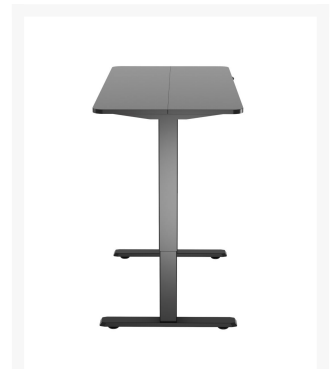

650812 ERGO Electric Sit-Stand Desk Frame with Desktop, Black

Product Images

Short Description

1. Max. Load Capacity: 70Kg
2. Height adjustable between 68 ~118 cm
3. Single Motor
4. Easy-to-use press controller makes height adjustment easy
5. Thermal and overload protected
6. Strong lifting power with low noise level
7. Built-in Cable management
8. Desktop included
9. Desktop size: L x W = 120 x 60cm

Description

The equip® ERGO Electric Sit-Stand Desk Frame creates your own desk space that lets you stand up during the long workday with an electric height adjustable frame. Periodically standing throughout the day can help relieve tension on the neck, back, and shoulders, as well as increase blood flow and reduce stress. Enjoy being able to stand up in seconds with this sturdy frame featuring a motor lift system for smooth height transitions, telescopic height adjustment for ideal ergonomic viewing.

it's included a Desktop with 120 x 60cm no need to extra buy as convenient.

Additional Information

Approval and compliance	CE, RoHS
Max. operating temperature (°C)	40°C
Min. operating temperature (°C)	-5°C
Material	Plastic, Stainless Steel
Height range	680~1180mm
Load capacity (kg)	70kg
Motor	1
Power input	100~240V
Cable Management	Yes
Control panel	Yes
Product weight (kg)	26.5
Product breadth (mm)	600
Product depth (mm)	680-1180
Product height (mm)	1200
Color	Black
EAN	4015867227206
Model number	650812
Package contents	650812 Screws Manual