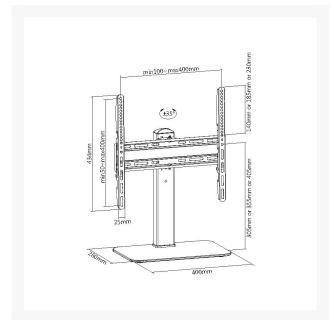

650611 32"-55" Universal TV Stands

Product Images

Short Description

1. VESA support Max. 400 x 400
2. Max. loading capacity: 40kg

3. VESA standards compliant
4. Height adjustment
5. Continuous swivel: for an optimal viewing angel
6. Elegant glossy glass base
7. Build-in cable management

Description

The equip® 650611 height adjustable TV/LCD Desk Mount Bracket is a compact but sturdy product that ensures a reliable installation of your TV monitor. No holes or complicated assembly required can be quick to assemble.

Cable management allows wires to remain hidden for a better-looking display. This TV stands is the ideal option as great functionality.

Additional Information

Approval and compliance	RoHS
Material	Plastic, Stainless Steel
Height range	260/305/355/405/450mm (10.2"/12"/14"/15.9"/17.7")
Load capacity (kg)	40kg
Mount	Desk mount
Pan (Swivel) range	-35°~+35°
No. of supported display	1
VESA compatibility	100x200,200x100,200x200,300x200,400x200,300x300,400x300,400x400
Product Size	434x280x666mm
Anti-Theft	No
Cable Management	Yes
Support Curved TV	Yes
Product weight (kg)	4.9
Product breadth (mm)	280
Product depth (mm)	666
Product height (mm)	434
Color	Black
EAN	4015867227169
Model number	650611
Package contents	650611 Screws Manual