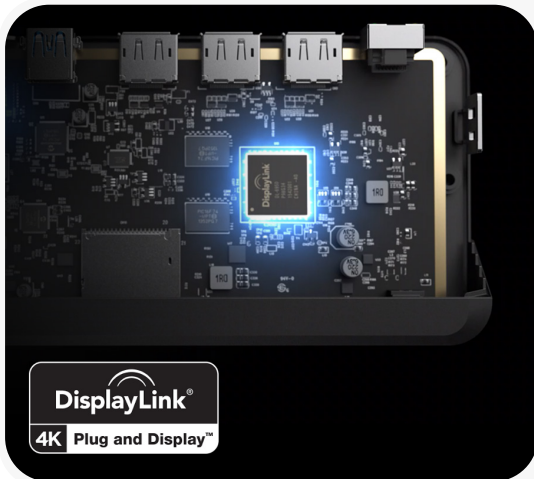

Docking Station

Dual 4K Display Universal Docking Station – DX2

- WITH 100W LAPTOP CHARGING

Dual Display

Ultra HD

Apple & Windows
Compatible

Power Delivery

USB-C + USB-A
Compatible

Power Adapter
Included

Part no

Color

DUPRDX2-100

• Space Grey and Black

Immersive Dual 4K

Sometimes you need more screen real estate. The DX2 can connect up to two external displays at up to 4K resolutions via its twin DisplayPort outputs.

A Universal Dock

The DX2 docking station provides universal compatibility across Windows, Mac and Chromebook computers and laptops. Allowing modern USB-C equipped or older USB-A computers to be connected, this dock enables IT professionals and organisations to deploy the DX2 docking station as a single solution across all users. The DX2 dock helps remove clutter and can power hot desking arrangements in any workspace environment.

Made with DisplayLink

The DX2's DisplayLink technology boosts your connectivity, power and productivity at work.

LED Button

Lock Slot

VESA Mount

9 High-Performance Ports

- 1 USB-A 3.1 Gen 1 (5G) BC 1.2 & Apple Charging (Supports Smartphone Charging)
- 2 USB-C 3.1 Gen 2 (10G) BC 1.2 & Apple Charging (Supports Smartphone Charging)
- 3 3.5mm TRRS Audio/Microphone Jack
- 4 RJ45 Ethernet 1 Gbps
- 5 DisplayPort (DP1.4/DP++) f
- 6 USB-A 3.1 Gen1 (5G)
- 7 USB-C with Power Delivery (to Computer)