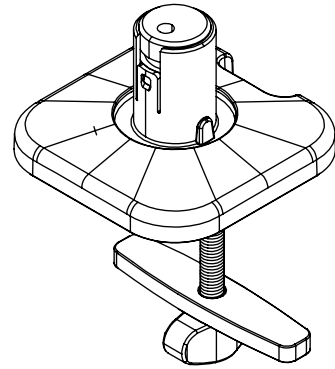

65.813

Viewprime bolt through desk - mount 813

The bolt-through desk mount is the strongest way to mount the single Viewprime plus monitor arm (65.113) to your desk. It can also be mounted on most cable management grommet holes in a desk.

- Suitable for a desktop thickness of 5 up to 49 mm (0,2" - 1,9")
- Diameter of bolt: M10

- Bolt hole required (min. Ø 10 mm - max. Ø 80 mm)
- Mounting option for single Viewprime plus monitor arm 65.113

viewprime ^x

Viewprime bolt through desk - mount 813

2021/03/21

65.813

 160 x 140 x 60 mm

 1 pcs

 black

 1,284 kg