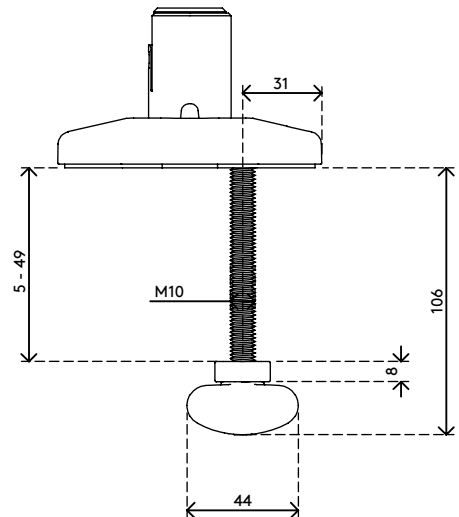

65.813

Viewprime bolt through desk - mount 813

The bolt-through desk mount is the strongest way to mount the single Viewprime plus monitor arm (65.113) to your desk. It can also be mounted on most cable management grommet holes in a desk.

- Suitable for a desktop thickness of 5 up to 49 mm (0,2" - 1,9")
- Diameter of bolt: M10

- Bolt hole required (min. Ø 10 mm - max. Ø 80 mm)
- Mounting option for single Viewprime plus monitor arm 65.113

viewprime ^x

Viewprime bolt through desk - mount 813

2021/03/21

65.813

 160 x 140 x 60 mm

 1 pcs

 black

 1,284 kg