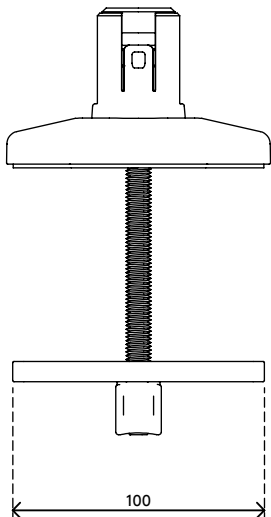

65.813

Viewprime bolt through desk - mount 813

The bolt-through desk mount is the strongest way to mount the single Viewprime plus monitor arm (65.113) to your desk. It can also be mounted on most cable management grommet holes in a desk.

- Suitable for a desktop thickness of 5 up to 49 mm (0,2" - 1,9")
- Diameter of bolt: M10

- Bolt hole required (min. Ø 10 mm - max. Ø 80 mm)
- Mounting option for single Viewprime plus monitor arm 65.113

viewprime ^x

Viewprime bolt through desk - mount 813

2021/03/21

65.813

 160 x 140 x 60 mm

 1 pcs

 black

 1,284 kg