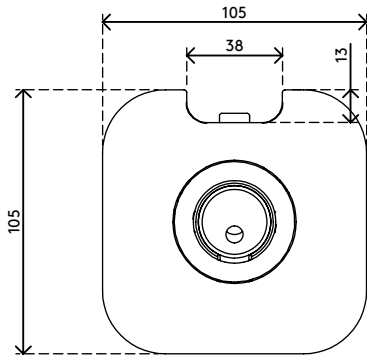

65.813

Viewprime bolt through desk - mount 813

The bolt-through desk mount is the strongest way to mount the single Viewprime plus monitor arm (65.113) to your desk. It can also be mounted on most cable management grommet holes in a desk.

- Suitable for a desktop thickness of 5 up to 49 mm (0,2" - 1,9")
- Diameter of bolt: M10

- Bolt hole required (min. Ø 10 mm - max. Ø 80 mm)
- Mounting option for single Viewprime plus monitor arm 65.113

viewprime ^x

Viewprime bolt through desk - mount 813

2021/03/21

65.813

 160 x 140 x 60 mm

 1 pcs

 black

 1,284 kg