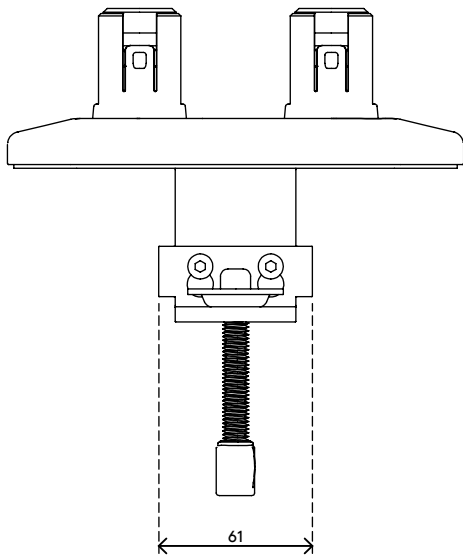

viewprime ^x

Viewprime desk clamp - mount 923

2021/03/21

65.923

185 x 110 x 110 mm

1 pcs

black

1,662 kg

805410659223