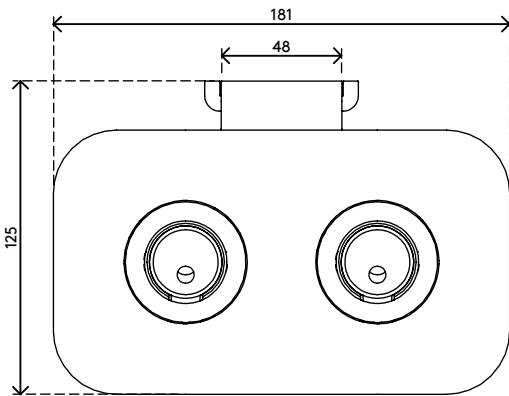

viewprime ^x

Viewprime desk clamp - mount 923

2021/03/21

65.923

185 x 110 x 110 mm

1 pcs

black

1,662 kg

805410659223