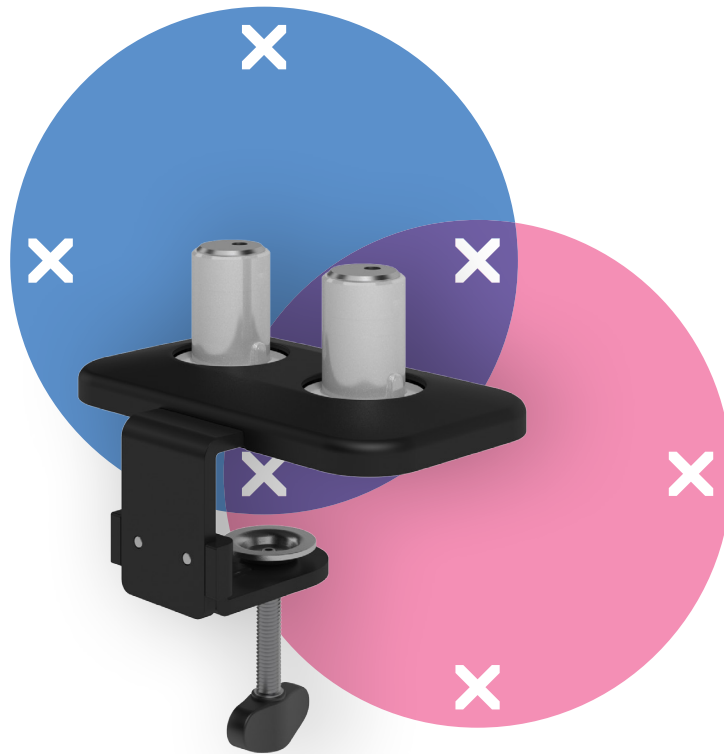

viewprime^x

Warranty

65.923

Viewprime desk clamp - mount 923

Our standard desk clamp is ideally for most desks to mount the dual Viewprime plus monitor arm (65.213). Especially if you don't have cable management grommet holes or a M10 bolt hole is not an option, we recommend this mounting option.

- Suitable for a desktop thickness of 12 up to 50 mm (0,5" -2,0")

- Mounting option for dual Viewprime plus monitor arm 65.213

dataflex^x

feeling at work