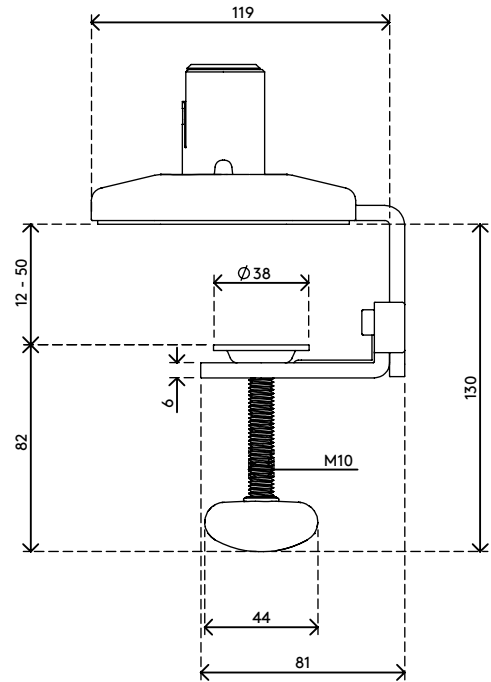

viewprime ^x

Viewprime desk clamp - mount 923

2021/03/21

65.923

185 x 110 x 110 mm

1 pcs

black

1,662 kg

805410659223