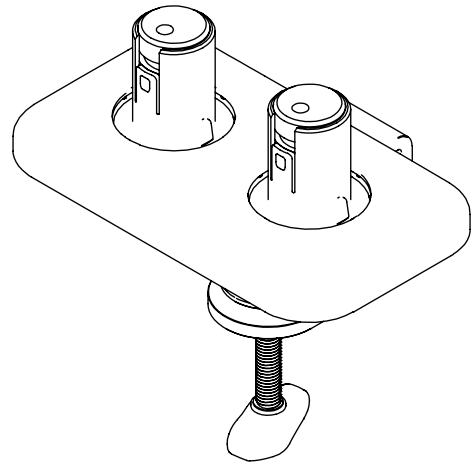

viewprime ^x

Viewprime desk clamp - mount 923

2021/03/21

65.923

185 x 110 x 110 mm

1 pcs

black

1,662 kg

805410659223