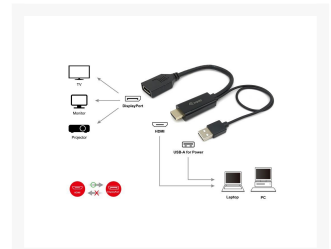

119039 HDMI to DisplayPort Adapter

Product Images

Short Description

- HDMI Male
- DisplayPort Female
- USB Type-A male (power supply)
- Length: 15CM
- Supports resolution up to 3840 x 2160
- Bandwidth up to 10.2Gbps
- Supports video resolutions up to 4K/60Hz
- Supports 3D display, HDCP2.2 and HDR
- Gold Plated Connectors
- Resolution up to below (depending on the system and the connected hardware)

4k: 3840 x 2160 @ 60 Hz.

1080P: 1920 x 1200 @ 60 Hz.

Description

The equip® HDMI to DisplayPort Adapter Cable is built of the premium materials to provide users the clearest digital video signal, transmitting uncompressed digital video streams from devices like Blu-Ray player, Set-Top-Box or game console to displays such as HDTV, LCD monitor, projector and TV. Also, the triple shielding construction guarantees an error-free data transmission.

Additional Information

Approval and compliance	CE, ROHS
Connector	HDMI
Angled insert	No
Product weight (kg)	0.041
Product breadth (mm)	6
Product depth (mm)	6
Product height (mm)	250
Cable length	15cm
Color	Black
EAN	4015867226742
Model number	119039
Package contents	119039
Connector 1	HDMI-A, male
Connector 2	DisplayPort, female