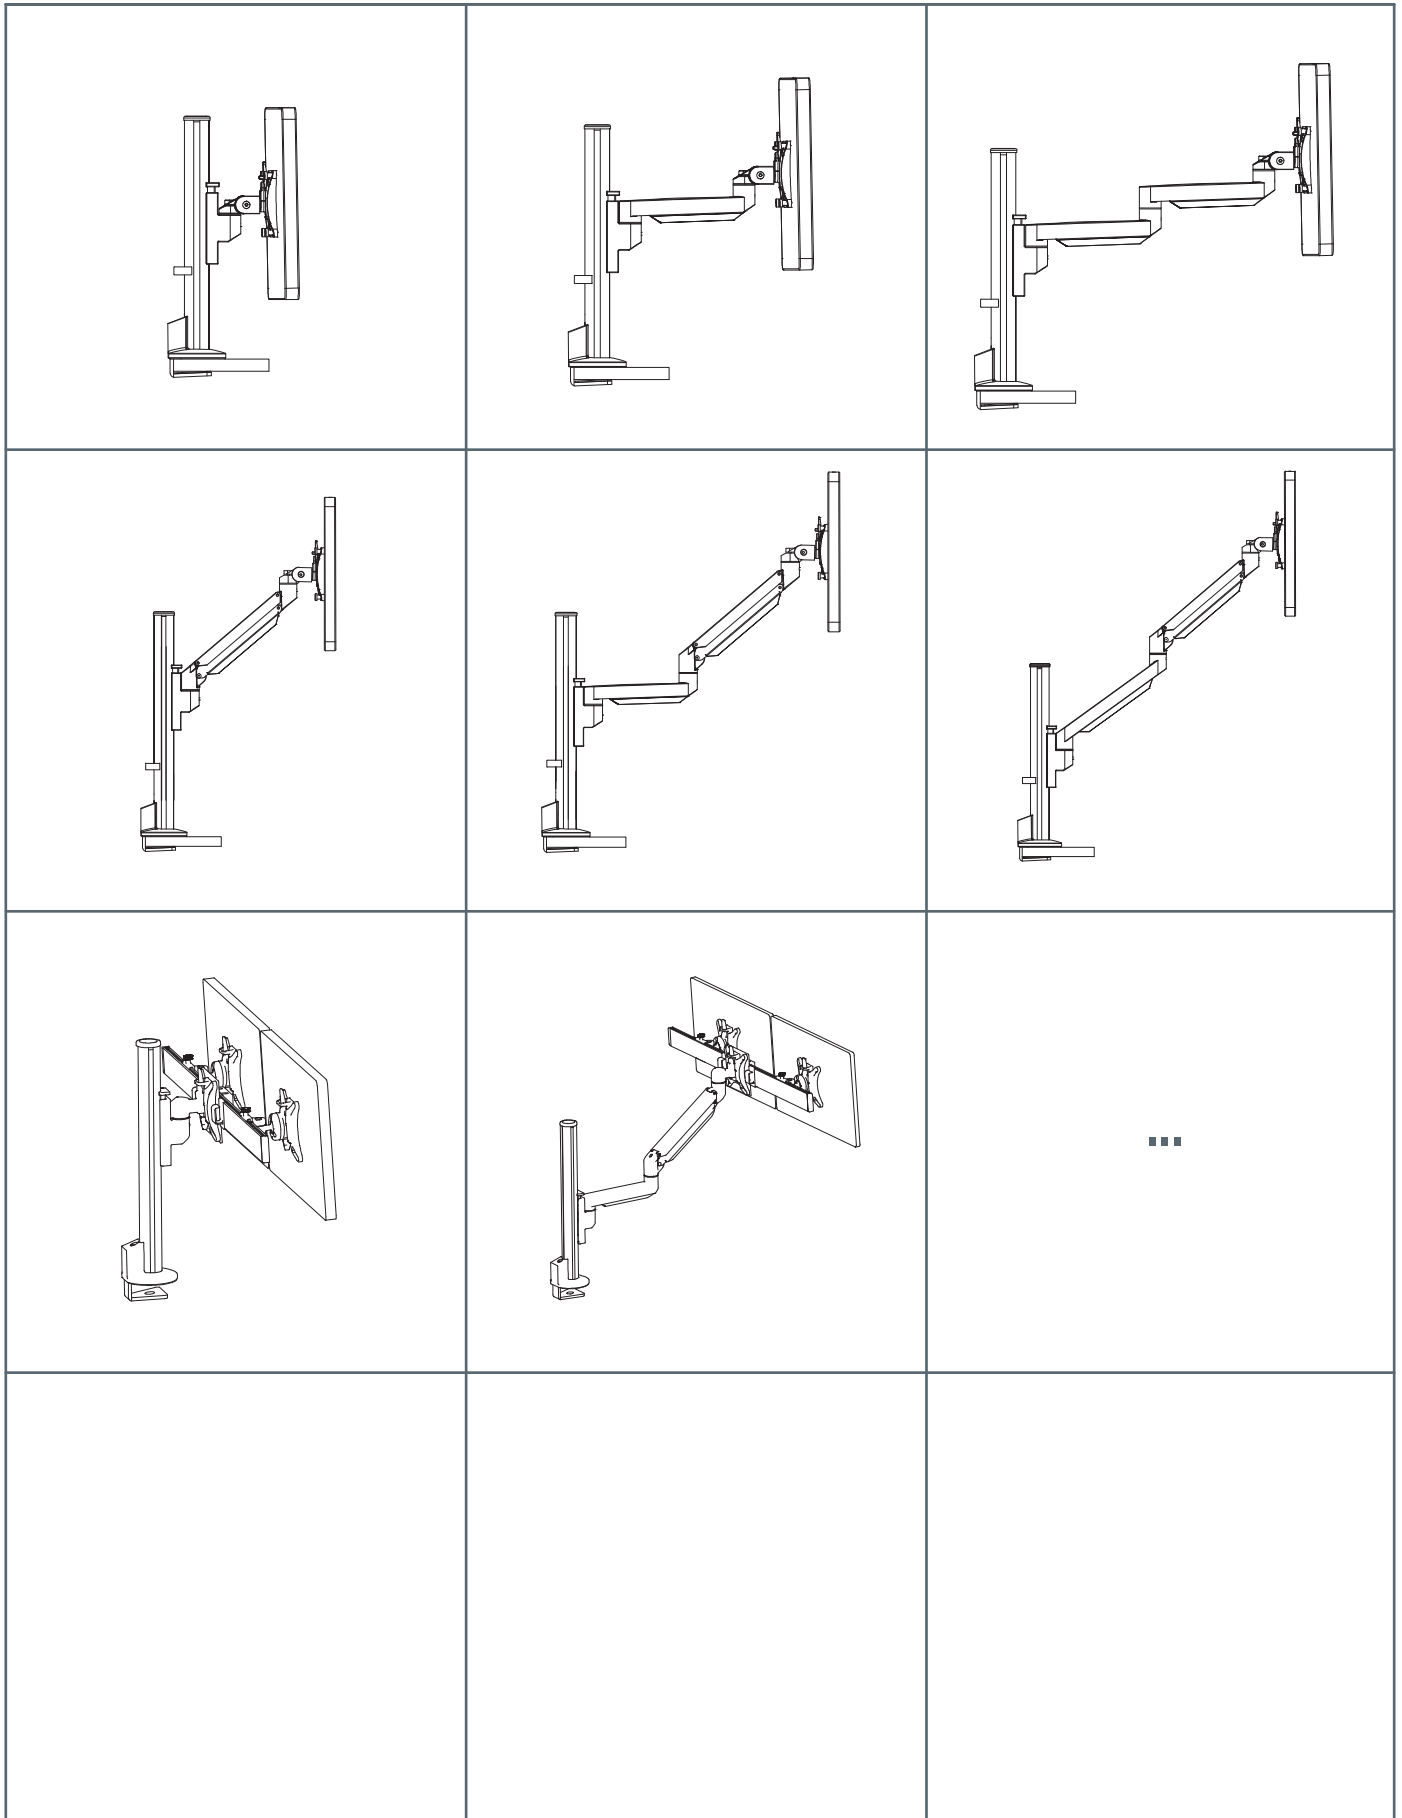

## Desk clamp

## Desk feed

# Filex Galaxy Parts list

No.	ITEM	SPECS	No.	ITEM	SPECS
A		220mm*1	N		1
B		1	O		M2*1
C		1	P		M3*1
D		1	Q		M4*1
E		1	R		M5*1
F		1	S		M6*1
G		1	T		1
H		1	U		1
I		1			
J		4			
K		M4*10mm*4			
L		M4*18mm*4			
M		M8*100mm*1			

Note: Grey is optional.