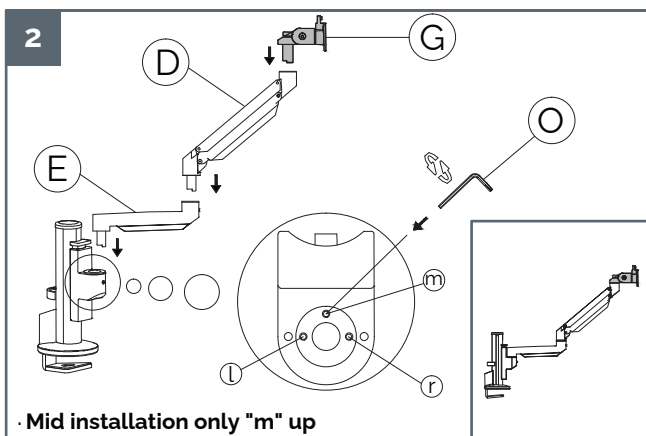

Filex Galaxy Installation instructions