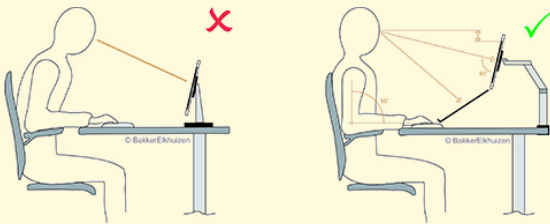

Filex Galaxy Flex Dual Crossbar

A convenient monitor arm

The Filex Galaxy Dual Crossbar is the latest monitor arm from BakkerElkhuizen. This monitor arm allows you to set up 2 screens easily.

Use of a monitor arm is far more comfortable and increases productivity by 10% compared to working in the wrong position.

Multiple studies have found that using two or more screens can substantially improve performance (University of Utah, 2008; Colvin et al., 2004; Czerwinski et al., 2003).

Placing the monitor too low can increase neck strain. Placing it too high (the top should not be above eye height) can also cause problems. Even more important may be the adjustability of the depth, allowing for optimal viewing distance all the time. This helps you absorb information and causes the least eye strain. Rather than work in the wrong position, this optimal monitor position is much more comfortable and increases productivity by 10% (Sommerich et al., 1998).