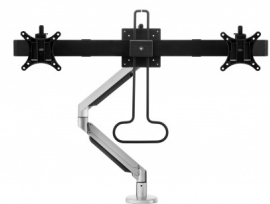

The latest monitor arm from BakkerElkhuizen