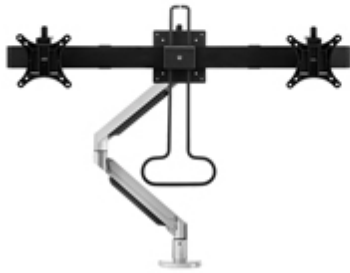

Filex Galaxy Flex Dual Crossbar

A convenient monitor arm

The Filex Galaxy Dual Crossbar is the latest monitor arm from BakkerElkhuizen. This monitor arm allows you to set up 2 screens easily.

Use of a monitor arm is far more comfortable and increases productivity by 10% compared to working in the wrong position.

Multiple studies have found that using two or more screens can substantially improve performance (University of Utah, 2008; Colvin et al., 2004; Czerwinski et al., 2003).

Placing the monitor too low can increase neck strain. Placing it too high (the top should not be above eye height) can also cause problems. Even more important may be the adjustability of the depth, allowing for optimal viewing distance all the time. This helps you absorb information and causes the least eye strain. Rather than work in the wrong position, this optimal monitor position is much more comfortable and increases productivity by 10% (Sommerich et al., 1998).