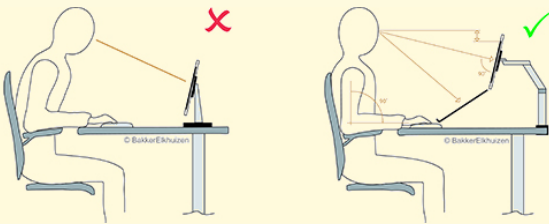

## Filex Galaxy Modular Single Short

The Filex Galaxy Modular Single Short is a compact monitor arm suitable for one screen.

The screen will be mounted directly onto the post and is seamlessly adjustable. The screen can tilt, rotate and turn.

## Knowledge Center

An ergonomic workstation promotes the comfort and productivity of DSE workers. It is easy to create the ideal workstation with a few minor adjustments. Monitor arms provide more space for your workstation and improve your posture.

In addition, the height and distance of monitor arms can be adjusted easily. Moreover, more and more people are working...

[☰ Read more online](#)

---