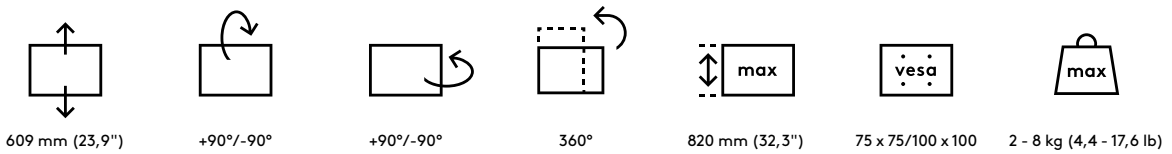

viewmate^x

Warranty

52.852

Viewmate plus monitor arm – desk 852

This monitor arm offers a wide range of height adjustment and flat positioning of your monitor to your desk. Especially for touchscreen monitors, editing electronic files and users with varifocals this can be a vital feature. Without effort the monitor can be smoothly pulled up/down and moved into any desired angle. Additionally, it's easy to extend this arm to multiple monitors.

- Height adjustment range of 609 mm (23,9")
- VESA MIS-D 75 x 75/100 x 100 mm compatible
- Monitor: tilt +90°/-90°, swivel +90°/-90°, rotate 360°
- Arm: swivel 360°
- Weight capacity max. 8 kg (17,6 lb) per monitor
- Suitable for a desktop thickness of 5 up to 40 mm (0,2" - 1,6") (clamp) or 50 mm (2,0") (bolt through)
- Monitor size limit: height 820 mm (32,3")
- Fitted with cable covers and cable loop ties to guide cables tidily
- Comes with a desk clamp mount and bolt-through desk mount
- Main components made of steel

dataflex^x

feeling at work

viewmate

Viewmate plus monitor arm – desk 852

2020/10/06

52.852

 495 x 300 x 190 mm

 1 pcs