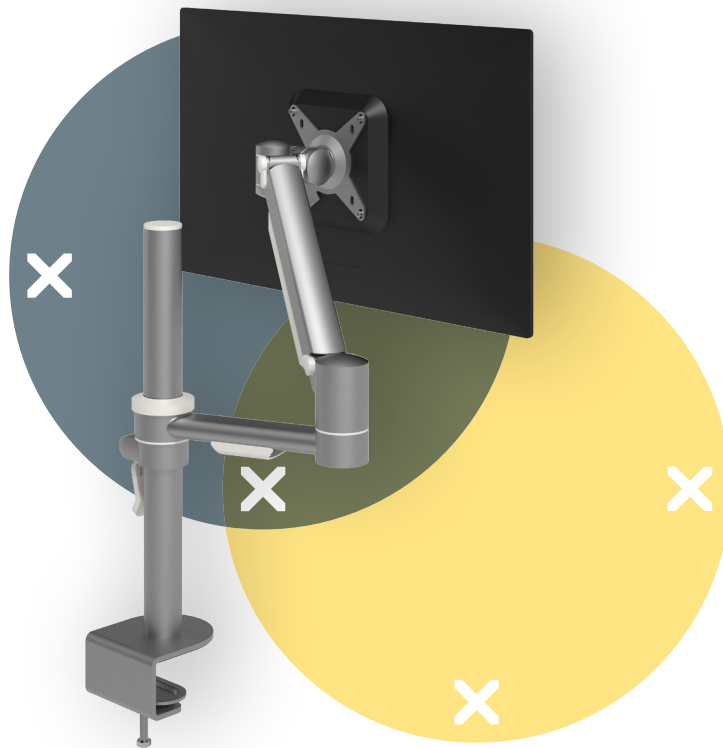

viewmate^x

Warranty

52.852

Viewmate plus monitor arm – desk 852

This monitor arm offers a wide range of height adjustment and flat positioning of your monitor to your desk. Especially for touchscreen monitors, editing electronic files and users with varifocals this can be a vital feature. Without effort the monitor can be smoothly pulled up/down and moved into any desired angle. Additionally, it's easy to extend this arm to multiple monitors.

- Height adjustment range of 609 mm (23,9")
- VESA MIS-D 75 x 75/100 x 100 mm compatible
- Monitor: tilt +90°/-90°, swivel +90°/-90°, rotate 360°
- Arm: swivel 360°
- Weight capacity max. 8 kg (17,6 lb) per monitor
- Suitable for a desktop thickness of 5 up to 40 mm (0,2" - 1,6") (clamp) or 50 mm (2,0") (bolt through)
- Monitor size limit: height 820 mm (32,3")
- Fitted with cable covers and cable loop ties to guide cables tidily
- Comes with a desk clamp mount and bolt-through desk mount
- Main components made of steel

dataflex^x

feeling at work

viewmate

Viewmate plus monitor arm – desk 852

2020/10/06

52.852

 495 x 300 x 190 mm

 1 pcs