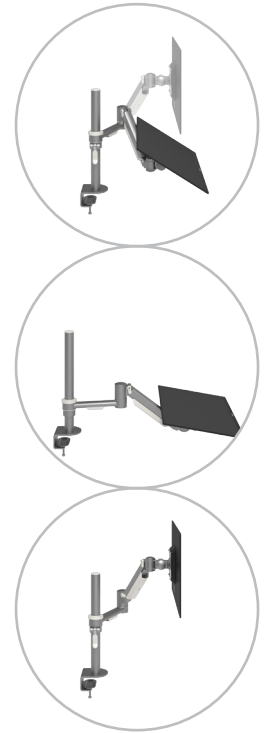

viewmate^x

Warranty

52.852

Viewmate plus monitor arm – desk 852

This monitor arm offers a wide range of height adjustment and flat positioning of your monitor to your desk. Especially for touchscreen monitors, editing electronic files and users with varifocals this can be a vital feature. Without effort the monitor can be smoothly pulled up/down and moved into any desired angle. Additionally, it's easy to extend this arm to multiple monitors.

- Height adjustment range of 609 mm (23,9")
- VESA MIS-D 75 x 75/100 x 100 mm compatible
- Monitor: tilt +90°/-90°, swivel +90°/-90°, rotate 360°
- Arm: swivel 360°
- Weight capacity max. 8 kg (17,6 lb) per monitor
- Suitable for a desktop thickness of 5 up to 40 mm (0,2" - 1,6") (clamp) or 50 mm (2,0") (bolt through)
- Monitor size limit: height 820 mm (32,3")
- Fitted with cable covers and cable loop ties to guide cables tidily
- Comes with a desk clamp mount and bolt-through desk mount
- Main components made of steel

dataflex^x

feeling at work

viewmate

Viewmate plus monitor arm – desk 852

2020/10/06

52.852

 495 x 300 x 190 mm

 1 pcs

 silver

 6,10 kg

 805410528522