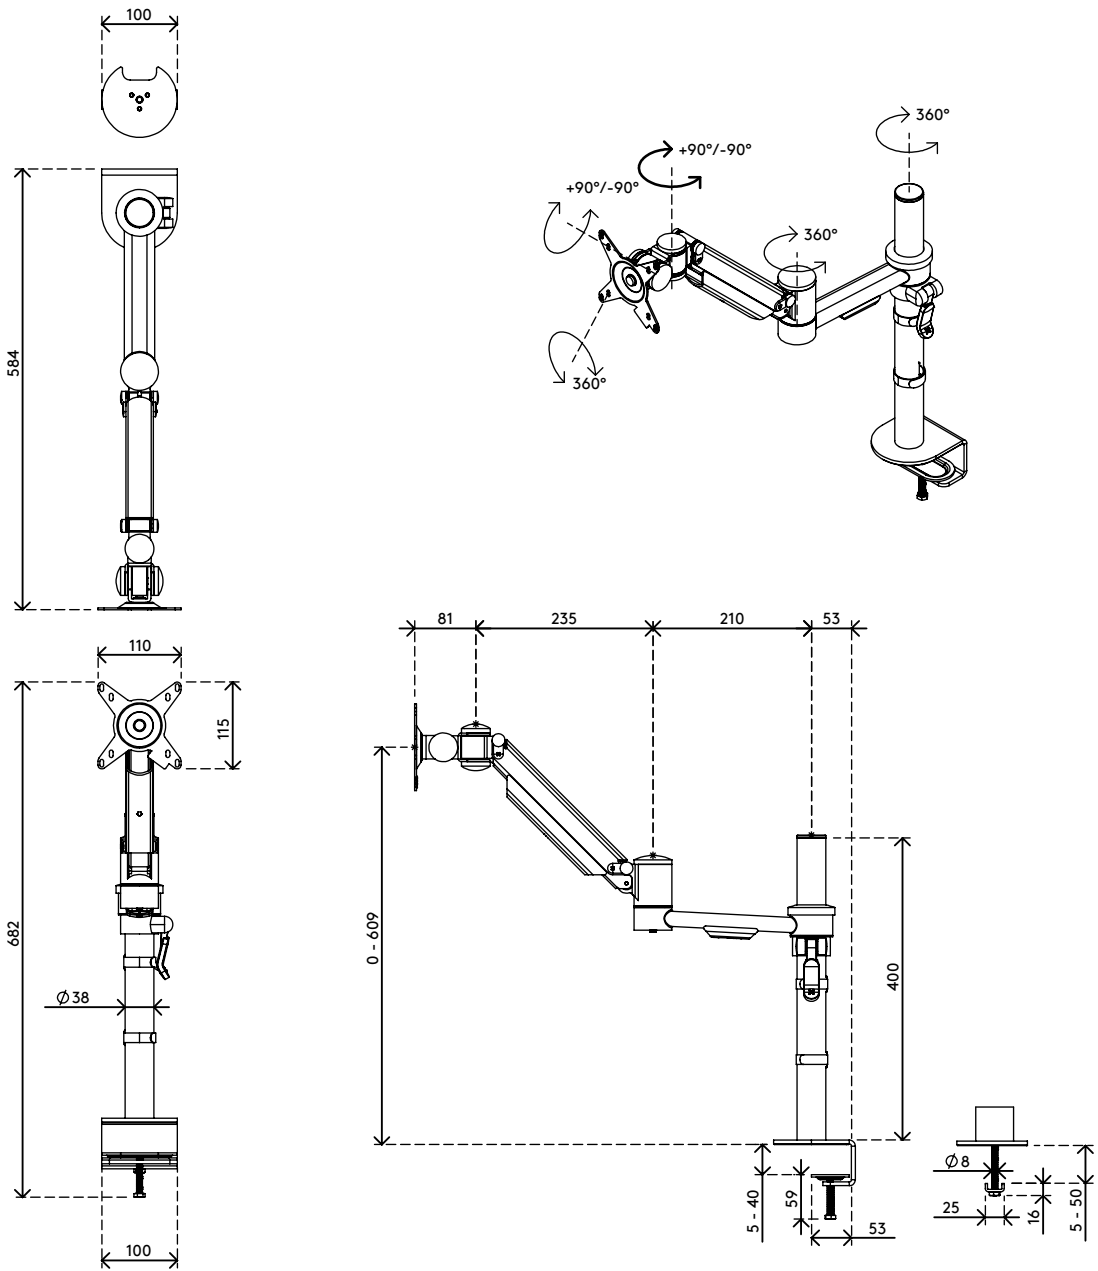

viewmate^x

Warranty

52.852

Viewmate plus monitor arm – desk 852

This monitor arm offers a wide range of height adjustment and flat positioning of your monitor to your desk. Especially for touchscreen monitors, editing electronic files and users with varifocals this can be a vital feature. Without effort the monitor can be smoothly pulled up/down and moved into any desired angle. Additionally, it's easy to extend this arm to multiple monitors.

- Height adjustment range of 609 mm (23,9")
- VESA MIS-D 75 x 75/100 x 100 mm compatible
- Monitor: tilt +90°/-90°, swivel +90°/-90°, rotate 360°
- Arm: swivel 360°
- Weight capacity max. 8 kg (17,6 lb) per monitor
- Suitable for a desktop thickness of 5 up to 40 mm (0,2" - 1,6") (clamp) or 50 mm (2,0") (bolt through)
- Monitor size limit: height 820 mm (32,3")
- Fitted with cable covers and cable loop ties to guide cables tidily
- Comes with a desk clamp mount and bolt-through desk mount
- Main components made of steel

dataflex^x

feeling at work

viewmate

Viewmate plus monitor arm – desk 852

2020/10/06

52.852

 495 x 300 x 190 mm

 1 pcs

 silver

 6,10 kg

 805410528522