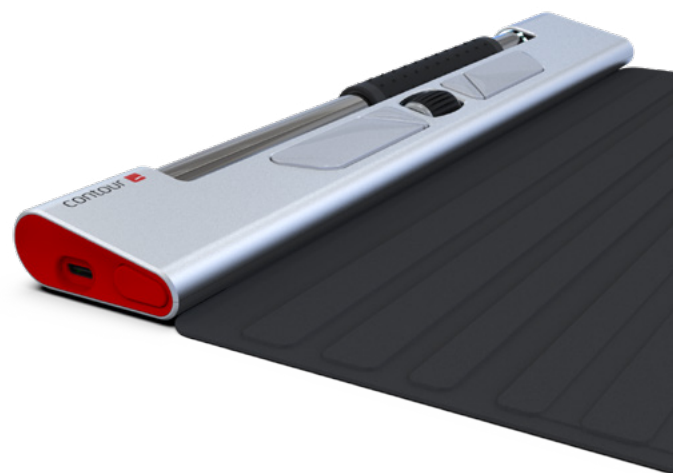

RollerMouse mobile smaller in size – not in functionality

The RollerMouse mobile is your new ergonomic mouse on the go. It's a compact version of Contour's well-known centred mouse, which places your hands in front of you in a natural and relaxed position. By using the rollerbar, you naturally vary your working position, as you use both hands to navigate the cursor. You avoid the micro-movements typical of one-handed mice and touchpads on laptops – movements that increase the risk of mouse arm. Whether you're a home worker, a travelling consultant, a student or working in a free-seating workplace, the RollerMouse mobile can prevent and relieve tension and pain in your body.

Smaller in size – not in functionality

Although the RollerMouse mobile is a lot smaller than Contour's previous models, its functionality hasn't been compromised. RollerMouse mobile has a wide roller bar with high precision and a dual sensor that guarantees the same functionality as other RollerMouse models – despite its smaller size.

Painless work on the go

As the RollerMouse Mobile is small, compact and wireless, you can effortlessly carry it with you on the go, so you can work without tension and pain wherever you are. It's easy to fold the cover around to prevent damage, and it doesn't take up a lot of space.

Customize it to your needs

The RollerMouse mobile has five programmable buttons that can be set to your favourite shortcuts. If you often use copy/paste, your work will only get easier.

Top-class precision

The RollerMouse mobile has several DPI levels, which controls the speed and precision of the cursor. The DPI level can be set at different levels all the way up to 3000 DPI, which makes your work efficient and more precise. Enjoy!