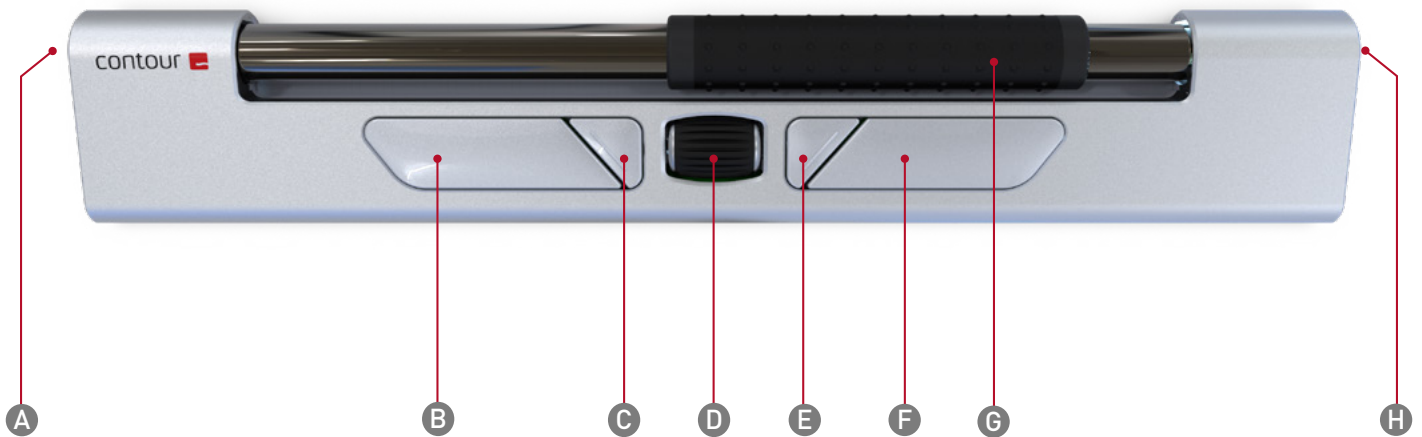

RollerMouse mobile

Functions

- **A On / Off function.**
- **B Left click.** Use the large left button to left click.
- **C Copy.** The 'one touch' copy button.
- **D Scroll wheel.** Move up and down, middle click and auto-scroll lock.
- **E Paste.** The 'one touch' paste button.
- **F Right click.** Use the large right button to right click.
- **G Rollerbar.** Roll the bar up, down, and sideways to move the cursor.
- **H Cursor speed adjustment.** Quick and easy speed selection. Get high precision with a click. Choose between cursor speeds ranging from 600 dpi to 3000 dpi.

Technical specifications

Width:	30.5 cm
Depth:	6.5 cm
Height:	2.3 cm
Weight:	0,360 kg
Material (RollerMouse):	Fully cast aluminium shell
Material (Cover):	Alcantara
Integrated wrist wrest:	No
Cursor speed (DPI):	Choose between cursor speeds ranging from 600 dpi to 3000 dpi.
Buttons/Functions:	5 programmable buttons
Connection:	Wired USB, Wireless via wireless USB connector or Bluetooth 4.0
Driver:	Plug-and-play installation via USB - no drivers needed
Included cable:	USB-C to USB-A cable
Warranty:	2 years from date of purchase
Compatibility:	OSX and Windows