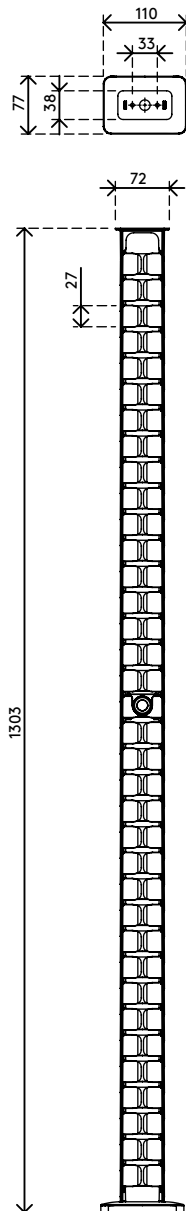

## Addit cable guide sit-stand 130 cm set – desk 462

This Addit cable guide bundles and runs your cables from desk to floor. The extra length makes it the ideal solution for sit-stand workstations, and it's easy to adjust by adding/removing components. The magnet mount ensures the cable guide stays in place, while the weighted floor plate provides even greater stability. Produced from 100% recycled PP.

Looking for a perfect match with your interior? We can customize the color and length to fit your exact needs.

- Tidies and bundles below-desk cables
- Easily add/remove components to adjust
- Ideal for sit-stand desks
- Suitable for desk height up to 1300 mm
- 100% recycled PP (Polypropylene)
- Fits up to 18 x 7 mm cables
- Weighted floor plate gives stability
- Length: 1340 mm
- Made in the Netherlands: Dutch design, Dutch quality
- Includes magnet mount (34.482) plus stickers/screws to attach cable guide to desk
- Eligible for the Dataflex return program

**Addit cable guide sit-stand 130 cm set – desk 462**

2020/11/25