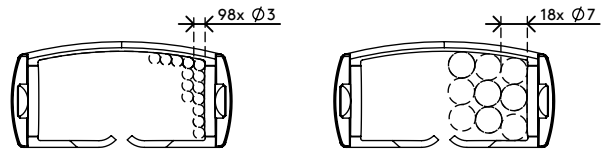

## Addit cable guide sit-stand 130 cm set – desk 462

This Addit cable guide bundles and runs your cables from desk to floor. The extra length makes it the ideal solution for sit-stand workstations, and it's easy to adjust by adding/removing components. The magnet mount ensures the cable guide stays in place, while the weighted floor plate provides even greater stability. Produced from 100% recycled PP.

Looking for a perfect match with your interior? We can customize the color and length to fit your exact needs.

- Tidies and bundles below-desk cables
- Easily add/remove components to adjust
- Ideal for sit-stand desks
- Suitable for desk height up to 1300 mm
- 100% recycled PP (Polypropylene)
- Fits up to 18 x 7 mm cables
- Weighted floor plate gives stability
- Length: 1340 mm
- Made in the Netherlands: Dutch design, Dutch quality
- Includes magnet mount (34.482) plus stickers/screws to attach cable guide to desk
- Eligible for the Dataflex return program

# 34.462

 245 x 245 x 60 mm

 1 pcs

 grey

 0,80 kg

 805410344627