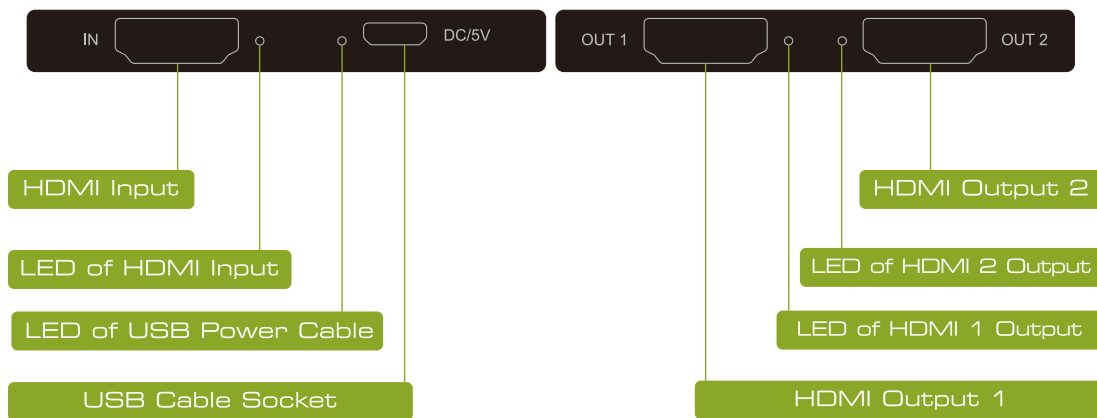

Ultra Slim 2-Port HDMI Splitter

332715

The equip[®] 2-Port HDMI Splitter distributes one video stream to two displays, bringing synchronized high-definition video to conventions, home theaters, shopping areas, and campuses with ease.

| Specification

Input Port	HDMI x 1
Output Port	HDMI x 2
HDMI Video output	HDMI 1.4 + HDCP1.0/1.1/1.2/1.3
Power Supply:	USB Powered
Material	Aluminum

| Ordering Information

PN	EAN	Package Size	Weight
332715	4015867223215	65 X 65 X 9 mm	60 g

| Key Features

- HDMI 1.4 compatible
- Supports video resolutions up to 4K/30Hz
- HDMI and HDCP compliant
- Duplicates a HD digital audio/video signal up to 2 x HDMI output
- Supports 3D format video transmission
- USB Powered
- Simple Plug and Play installation

| Package Contents

- HDMI splitter X 1
- User manual X 1
- USB Cable X 1

| Interface

| Connection Diagram