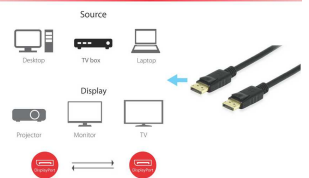

## Short Description

---

2. DisplayPort Male to Male
3. Supports video resolutions up to 8K/60Hz, 4K/120Hz
4. Gold Plated Connectors for high signal quality
5. Downwards compatible to DisplayPort 1.1, 1.2 and 1.3
6. Transmission of audio and video signals
7. Compliant with VESA certified
8. DisplayPort DP 8K certified cable
9. Bandwidth up to 32.4Gbps
10. Supports HDCP 1.4 and 2.2
11. Supports HDR (High Dynamic Range)
12. Supports DSC (Display Stream Compression)
13. Supports MST (Multi Stream Transport)
14. Resolution up to below (depend on system and connector hardware)

## Description

---

The equip® DisplayPort Cable is a digital audio and video cable, designed primarily for connections between computer and its display monitor, or a computer and a home-theater system. Intended to replace VGA, DVI and HDMI cables, By supporting a maximum bandwidth of 32.4 Gbps, content up to 8K Ultra HD (7680 x 4320 @ 60 Hz) resolution can be displayed.