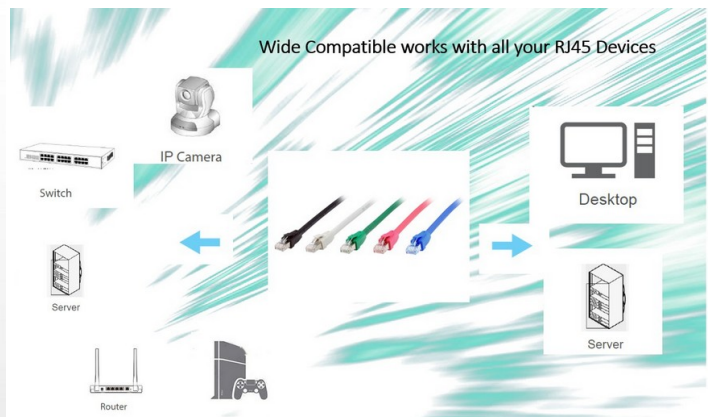

608051 Cat 8.1 S/FTP Patch Cable, LSOH, Black color , 2.0m

Product Images

Cat 8.1 Ethernet Cable offer Premium Speed up to 40Gbps for High Speed Gaming devices

CAT8	Transmission speed	Bandwidth
40 Gbps	40Gbps	40000
2000 MHz	20Gbps	20000
RJ45	10Gbps	10000
S-FTP	1Gbps	1000

24AWG Premium quality High Performance

Short Description

1. 4x 2 AWG 24/7
2. Gold Plated Connectors for high signal quality
3. Stranded bare copper conductor
4. Foil and braid shield reduces EMI/RFI interference
5. PIMF (pairs in metal foil)
6. 2000 MHz transmission Bandwidth
7. Transmission: 25Gbit, 40Gbit
8. interference PoE++ compatible
9. RoHS compliant
10. Low Smoke Zero Halogen (LSZH/LSOH)
11. Compliant with ISO/IEC 11801 and EN 50173

Description

The equip® Cat 8.1 S/FTP Patch Cord is composed of preeminent materials and fully-examined to conform

with industrial standards. Offering higher bandwidth and better signal-to-noise margin, the Cat 8.1 cable is able to deliver ultrahigh and error-free performance in the most demanding network environments, specially for 40G application.

Additional Information

Approval and compliance	ROHS
Conductor material	Copper
Conductor size (AWG)	24AWG
Jacket material	LSZH
Category	Cat 8.1
Flat cable	No
Shielded	Yes
Product weight (kg)	0,153
Cable length	2.0m
Color	Black
EAN	4015867223598
Model number	608051
Package contents	608051
Cable Length	2.0m
Shielding	S/FTP
Connector 1	RJ45 male
Connector 2	RJ45 male
Dimensions (W x D x H)	8 x 8 x 2000 mm