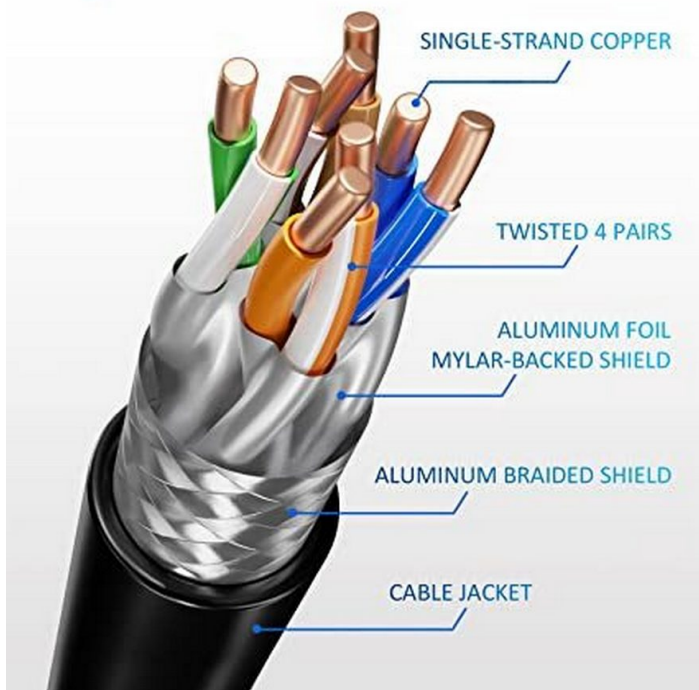

608051 Cat 8.1 S/FTP Patch Cable, LSOH, Black color , 2.0m

Product Images

Cat 8.1 Ethernet Cable offer Premium Speed up to 40Gbps for High Speed Gaming devices

CAT8	Transmission speed	Bandwidth
40 Gbps	40Gbps	40000
2000 MHz	20Gbps	20000
RJ45	10Gbps	10000
S-FTP	1Gbps	1000

24AWG Premium quality High Performance

Short Description

1. 4x 2 AWG 24/7
2. Gold Plated Connectors for high signal quality
3. Stranded bare copper conductor
4. Foil and braid shield reduces EMI/RFI interference
5. PIMF (pairs in metal foil)
6. 2000 MHz transmission Bandwidth
7. Transmission: 25Gbit, 40Gbit
8. interference PoE++ compatible
9. RoHS compliant
10. Low Smoke Zero Halogen (LSZH/LSOH)
11. Compliant with ISO/IEC 11801 and EN 50173

Description

The equip® Cat 8.1 S/FTP Patch Cord is composed of preeminent materials and fully-examined to conform

with industrial standards. Offering higher bandwidth and better signal-to-noise margin, the Cat 8.1 cable is able to deliver ultrahigh and error-free performance in the most demanding network environments, specially for 40G application.