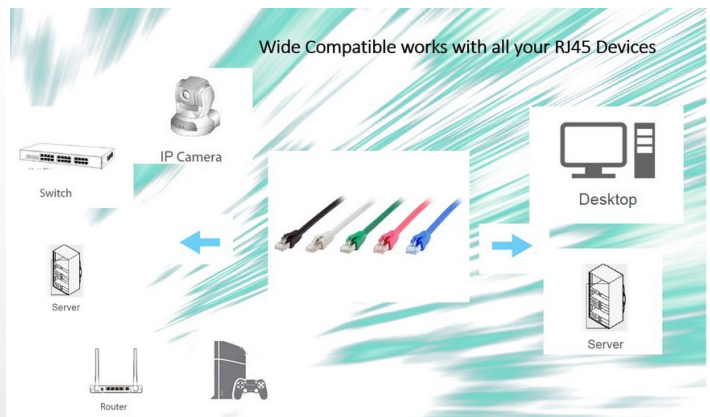

## Short Description

1. 4x 2 AWG 24/7
2. Gold Plated Connectors for high signal quality
3. Stranded bare copper conductor
4. Foil and braid shield reduces EMI/RFI interference
5. PIMF (pairs in metal foil)
6. 2000 MHz transmission Bandwidth
7. Transmission: 25Gbit, 40Gbit
8. interference PoE++ compatible
9. RoHS compliant
10. Low Smoke Zero Halogen (LSZH/LSOH)
11. Compliant with ISO/IEC 11801 and EN 50173

## Additional Information

---

Approval and compliance ROHS	
Conductor material	Copper
Conductor size (AWG)	24AWG
Jacket material	LSZH
Category	Cat 8.1
Flat cable	No
Shielded	Yes
Product weight (kg)	0,35
Cable length	5.0m
Color	Green
EAN	4015867223567
Model number	608044
Package contents	608044
Cable Length	5.0m
Shielding	S/FTP
Connector 1	RJ45 male
Connector 2	RJ45 male
Dimensions (W x D x H)	8 x 8 x 5000 mm