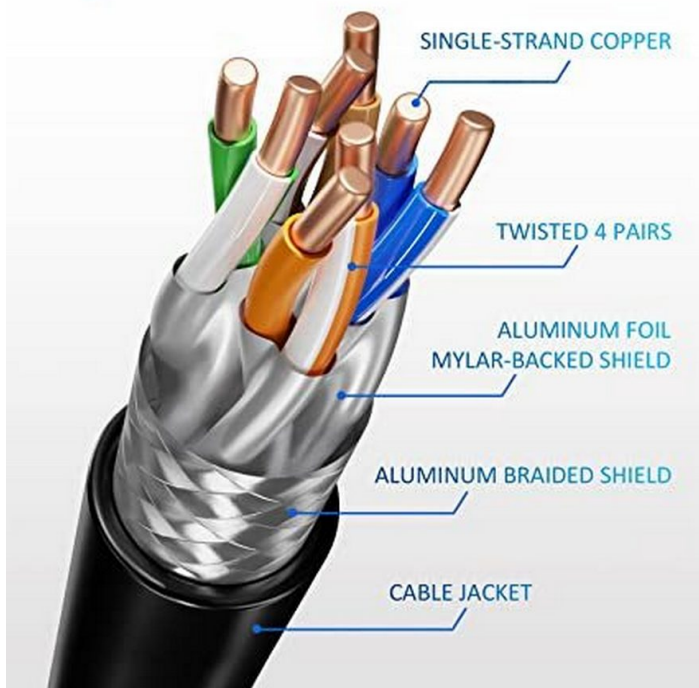

## Short Description

1. 4x 2 AWG 24/7
2. Gold Plated Connectors for high signal quality
3. Stranded bare copper conductor
4. Foil and braid shield reduces EMI/RFI interference
5. PIMF (pairs in metal foil)
6. 2000 MHz transmission Bandwidth
7. Transmission: 25Gbit, 40Gbit
8. interference PoE++ compatible
9. RoHS compliant
10. Low Smoke Zero Halogen (LSZH/LSOH)
11. Compliant with ISO/IEC 11801 and EN 50173

## Description

---

The equip® Cat 8.1 S/FTP Patch Cord is composed of preeminent materials and fully-examined to conform with industrial standards. Offering higher bandwidth and better signal-to-noise margin, the Cat 8.1 cable is able to deliver ultrahigh and error-free performance in the most demanding network environments, specially for 40G application.