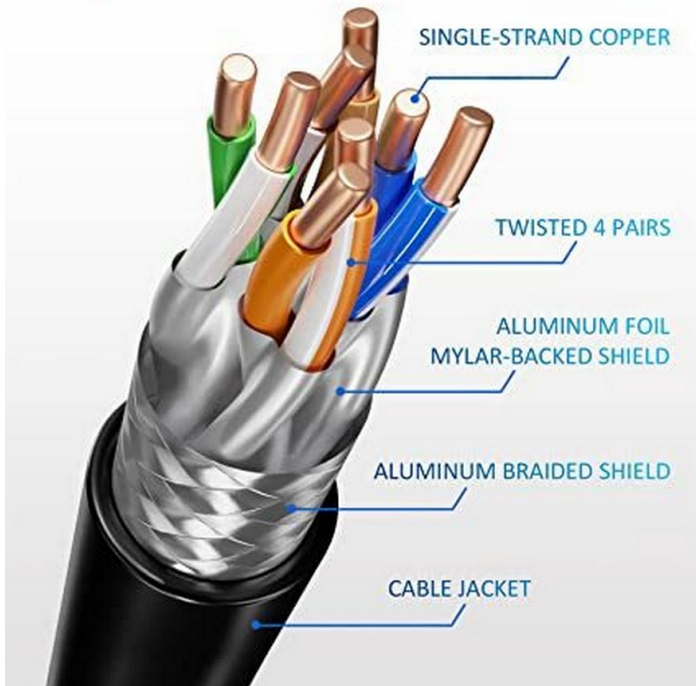

608032 Cat 8.1 S/FTP Patch Cable, LSOH, Blue color , 3.0m

Product Images

Cat 8.1 Ethernet Cable offer Premium Speed up to 40Gbps for High Speed Gaming devices

CAT8 Speed Gbps	Transmission speed		Bandwidth	
	CAT 7	CAT 8	CAT 7	CAT 8
40	10Gbps	40Gbps	10Gbps	40Gbps
2000 MHz				
RJ45				
S-FTP				

24AWG Premium quality High Performance

Short Description

1. 4x 2 AWG 24/7
2. Gold Plated Connectors for high signal quality
3. Stranded bare copper conductor
4. Foil and braid shield reduces EMI/RFI interference
5. PIMF (pairs in metal foil)
6. 2000 MHz transmission Bandwidth
7. Transmission: 25Gbit, 40Gbit
8. interference PoE++ compatible
9. RoHS compliant
10. Low Smoke Zero Halogen (LSZH/LSOH)
11. Compliant with ISO/IEC 11801 and EN 50173

Description

The equip® Cat 8.1 S/FTP Patch Cord is composed of preeminent materials and fully-examined to conform with industrial standards. Offering higher bandwidth and better signal-to-noise margin, the Cat 8.1 cable is able to deliver ultrahigh and error-free performance in the most demanding network environments, specially for 40G application.

Additional Information

Approval and compliance	ROHS
Conductor material	Copper
Conductor size (AWG)	24AWG
Jacket material	LSZH
Category	Cat 8.1
Flat cable	No
Shielded	Yes
Product weight (kg)	0,22
Cable length	3.0m
Color	Blue
EAN	4015867223505
Model number	608032
Package contents	608032
Cable Length	3.0m
Shielding	S/FTP
Connector 1	RJ45 male
Connector 2	RJ45 male
Dimensions (W x D x H)	8 x 8 x 3000 mm