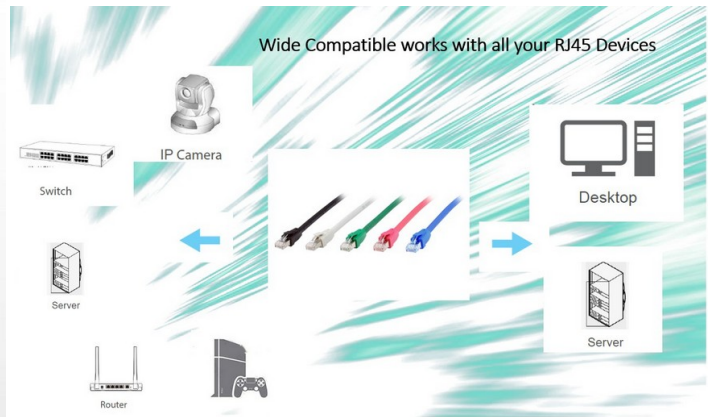

608032 Cat 8.1 S/FTP Patch Cable, LSOH, Blue color , 3.0m

Product Images

Cat 8.1 Ethernet Cable offer Premium Speed up to 40Gbps for High Speed Gaming devices

CAT8 Speed Gbps	Transmission speed		Bandwidth	
	CAT 7	CAT 8	CAT 7	CAT 8
40	10Gbps	40Gbps	10Gbps	40Gbps
2000 MHz				
RJ45				
S-FTP				

24AWG Premium quality High Performance

Short Description

1. 4x 2 AWG 24/7
2. Gold Plated Connectors for high signal quality
3. Stranded bare copper conductor
4. Foil and braid shield reduces EMI/RFI interference
5. PIMF (pairs in metal foil)
6. 2000 MHz transmission Bandwidth
7. Transmission: 25Gbit, 40Gbit
8. interference PoE++ compatible
9. RoHS compliant
10. Low Smoke Zero Halogen (LSZH/LSOH)
11. Compliant with ISO/IEC 11801 and EN 50173

Description

The equip® Cat 8.1 S/FTP Patch Cord is composed of preeminent materials and fully-examined to conform with industrial standards. Offering higher bandwidth and better signal-to-noise margin, the Cat 8.1 cable is able to deliver ultrahigh and error-free performance in the most demanding network environments, specially for 40G application.

Additional Information

Approval and compliance	ROHS
Conductor material	Copper
Conductor size (AWG)	24AWG
Jacket material	LSZH
Category	Cat 8.1
Flat cable	No
Shielded	Yes
Product weight (kg)	0,22
Cable length	3.0m
Color	Blue
EAN	4015867223505
Model number	608032
Package contents	608032
Cable Length	3.0m
Shielding	S/FTP
Connector 1	RJ45 male
Connector 2	RJ45 male
Dimensions (W x D x H)	8 x 8 x 3000 mm