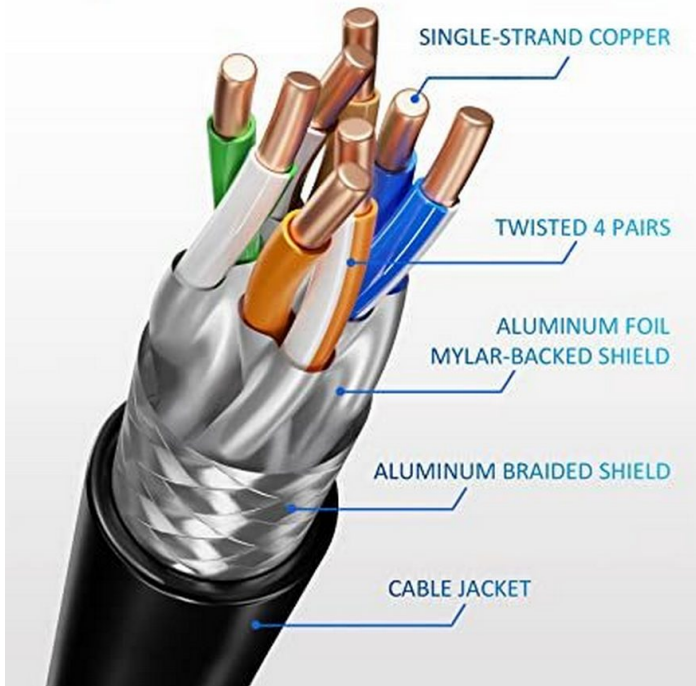

608047 Cat 8.1 S/FTP Patch Cable, LSOH, Green color , 0.5m

Product Images

Cat 8.1 Ethernet Cable offer Premium Speed up to 40Gbps for High Speed Gaming devices

CATR Ethernet Cable	Transmission speed		Bandwidth	
	CAT 7	CAT 8	CAT 7	CAT 8
40 Gbps	10Gbps	40Gbps	10Gbps	40Gbps
	10Gbps	40Gbps	10Gbps	40Gbps

2000 MFT

RJ45

S-FTP

24AWG Premium quality High Performance

Short Description

1. 4x 2 AWG 24/7
2. Gold Plated Connectors for high signal quality
3. Stranded bare copper conductor
4. Foil and braid shield reduces EMI/RFI interference
5. PIMF (pairs in metal foil)
6. 2000 MHz transmission Bandwidth
7. Transmission: 25Gbit, 40Gbit
8. interference PoE++ compatible
9. RoHS compliant
10. Low Smoke Zero Halogen (LSZH/LSOH)
11. Compliant with ISO/IEC 11801 and EN 50173

Description

The equip® Cat 8.1 S/FTP Patch Cord is composed of preeminent materials and fully-examined to conform with industrial standards. Offering higher bandwidth and better signal-to-noise margin, the Cat 8.1 cable is able to deliver ultrahigh and error-free performance in the most demanding network environments, specially for 40G application.