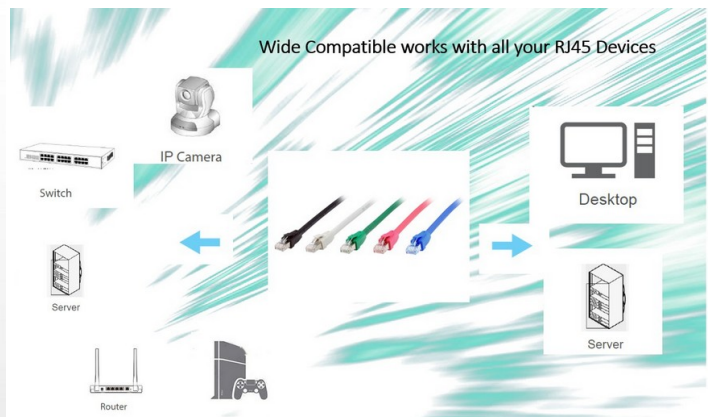

608050 Cat 8.1 S/FTP Patch Cable, LSOH, Black color , 1.0m

Product Images

Cat 8.1 Ethernet Cable offer Premium Speed up to 40Gbps for High Speed Gaming devices

CAT8	Transmission speed	Bandwidth
40 Gbps	40Gbps	40000
2000 MHz	20Gbps	20000
RJ45	10Gbps	10000
S-FTP	1Gbps	1000

24AWG Premium quality High Performance

Short Description

1. 4x 2 AWG 24/7
2. Gold Plated Connectors for high signal quality
3. Stranded bare copper conductor
4. Foil and braid shield reduces EMI/RFI interference
5. PIMF (pairs in metal foil)
6. 2000 MHz transmission Bandwidth
7. Transmission: 25Gbit, 40Gbit
8. interference PoE++ compatible
9. RoHS compliant
10. Low Smoke Zero Halogen (LSZH/LSOH)
11. Compliant with ISO/IEC 11801 and EN 50173

Description

The equip® Cat 8.1 S/FTP Patch Cord is composed of preeminent materials and fully-examined to conform with industrial standards. Offering higher bandwidth and better signal-to-noise margin, the Cat 8.1 cable is able to deliver ultrahigh and error-free performance in the most demanding network environments, specially for 40G application.

Additional Information

Approval and compliance	ROHS
Conductor material	Copper
Conductor size (AWG)	24AWG
Jacket material	LSZH
Category	Cat 8.1
Flat cable	No
Shielded	Yes
Product weight (kg)	0,0856
Cable length	1.0m
Color	Black
EAN	4015867223581
Model number	608050
Package contents	608050
Cable Length	1.0m
Shielding	S/FTP
Connector 1	RJ45 male
Connector 2	RJ45 male
Dimensions (W x D x H)	8 x 8 x 1000 mm