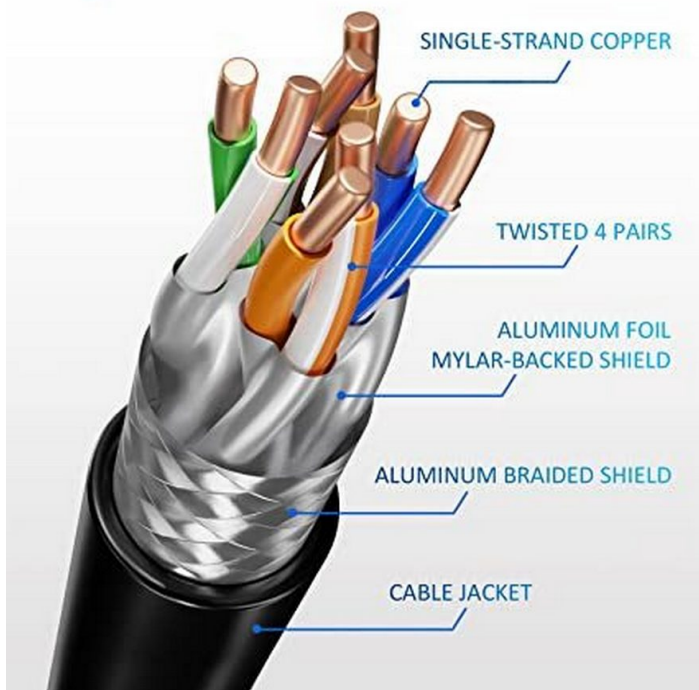

608050 Cat 8.1 S/FTP Patch Cable, LSOH, Black color , 1.0m

Product Images

Cat 8.1 Ethernet Cable offer Premium Speed up to 40Gbps for High Speed Gaming devices

CAT8	Transmission speed	Bandwidth
40 Gbps	40Gbps	40000
2000 MHz	20Gbps	20000
RJ45	10Gbps	10000
S-FTP	1Gbps	1000

24AWG Premium quality High Performance

Short Description

1. 4x 2 AWG 24/7
2. Gold Plated Connectors for high signal quality
3. Stranded bare copper conductor
4. Foil and braid shield reduces EMI/RFI interference
5. PIMF (pairs in metal foil)
6. 2000 MHz transmission Bandwidth
7. Transmission: 25Gbit, 40Gbit
8. interference PoE++ compatible
9. RoHS compliant
10. Low Smoke Zero Halogen (LSZH/LSOH)
11. Compliant with ISO/IEC 11801 and EN 50173

Description

The equip® Cat 8.1 S/FTP Patch Cord is composed of preeminent materials and fully-examined to conform with industrial standards. Offering higher bandwidth and better signal-to-noise margin, the Cat 8.1 cable is able to deliver ultrahigh and error-free performance in the most demanding network environments, specially for 40G application.