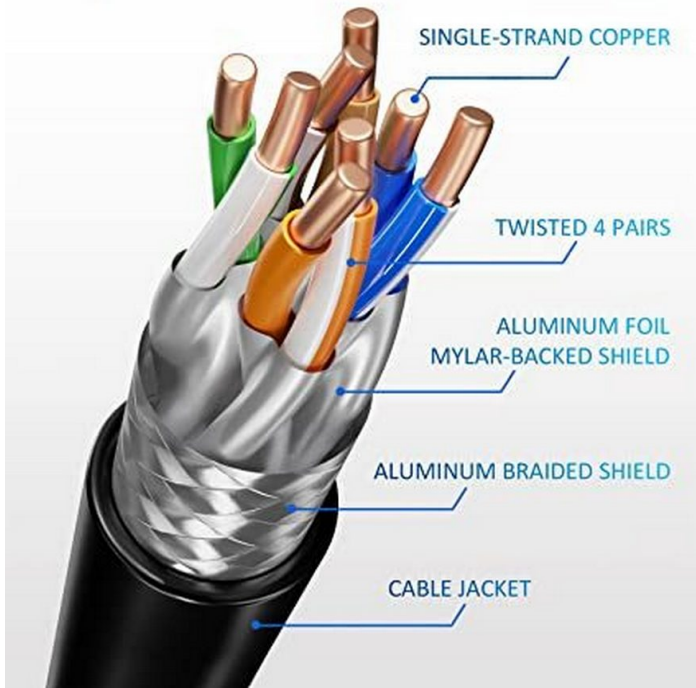

608040 Cat 8.1 S/FTP Patch Cable, LSOH, Green color , 1.0m

Product Images

Cat 8.1 Ethernet Cable offer Premium Speed up to 40Gbps for High Speed Gaming devices

CATR Ethernet Cable	Transmission speed		Bandwidth	
	CAT 7	CAT 8	CAT 7	CAT 8
40 Gbps	10Gbps	40Gbps	10Gbps	40Gbps
	10Gbps	40Gbps	10Gbps	40Gbps

2000 MFT

RJ45

S-FTP

24AWG Premium quality High Performance

Short Description

1. 4x 2 AWG 24/7
2. Gold Plated Connectors for high signal quality
3. Stranded bare copper conductor
4. Foil and braid shield reduces EMI/RFI interference
5. PIMF (pairs in metal foil)
6. 2000 MHz transmission Bandwidth
7. Transmission: 25Gbit, 40Gbit
8. interference PoE++ compatible
9. RoHS compliant
10. Low Smoke Zero Halogen (LSZH/LSOH)
11. Compliant with ISO/IEC 11801 and EN 50173

Description

The equip® Cat 8.1 S/FTP Patch Cord is composed of preeminent materials and fully-examined to conform with industrial standards. Offering higher bandwidth and better signal-to-noise margin, the Cat 8.1 cable is able to deliver ultrahigh and error-free performance in the most demanding network environments, specially for 40G application.