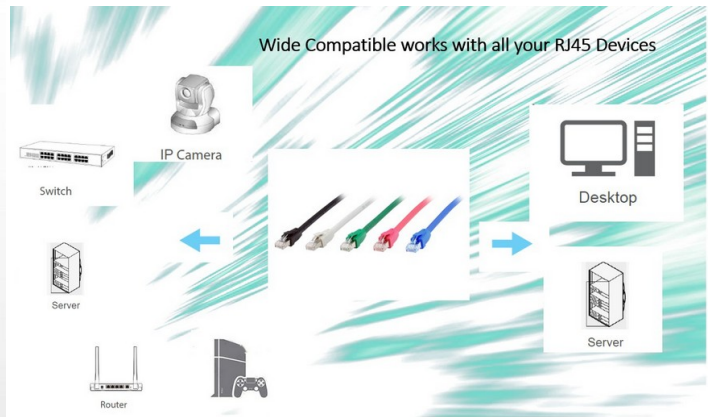

608020 Cat 8.1 S/FTP Patch Cable, LSOH, Red color , 1.0m

Product Images

Cat 8.1 Ethernet Cable offer Premium Speed up to 40Gbps for High Speed Gaming devices

CAT8	Transmission speed	Bandwidth
40 Gbps	40Gbps	400MHz
2000 MHz	20Gbps	200MHz
RJ45	10Gbps	100MHz
S-FTP	1Gbps	10MHz

24AWG Premium quality High Performance

Short Description

1. 4x 2 AWG 24/7
2. Gold Plated Connectors for high signal quality
3. Stranded bare copper conductor
4. Foil and braid shield reduces EMI/RFI interference
5. PIMF (pairs in metal foil)
6. 2000 MHz transmission Bandwidth
7. Transmission: 25Gbit, 40Gbit
8. interference PoE++ compatible
9. RoHS compliant
10. Low Smoke Zero Halogen (LSZH/LSOH)
11. Compliant with ISO/IEC 11801 and EN 50173

Description

The equip® Cat 8.1 S/FTP Patch Cord is composed of preeminent materials and fully-examined to conform with industrial standards. Offering higher bandwidth and better signal-to-noise margin, the Cat 8.1 cable is able to deliver ultrahigh and error-free performance in the most demanding network environments, specially for 40G application.

Additional Information

Approval and compliance	ROHS
Conductor material	Copper
Conductor size (AWG)	24AWG
Jacket material	LSZH
Category	Cat 8.1
Flat cable	No
Shielded	Yes
Product weight (kg)	0,0856
Cable length	1.0m
Color	Red
EAN	4015867223437
Model number	608020
Package contents	608020
Cable Length	1.0m
Shielding	S/FTP
Connector 1	RJ45 male
Connector 2	RJ45 male
Dimensions (W x D x H)	8 x 8 x 1000 mm