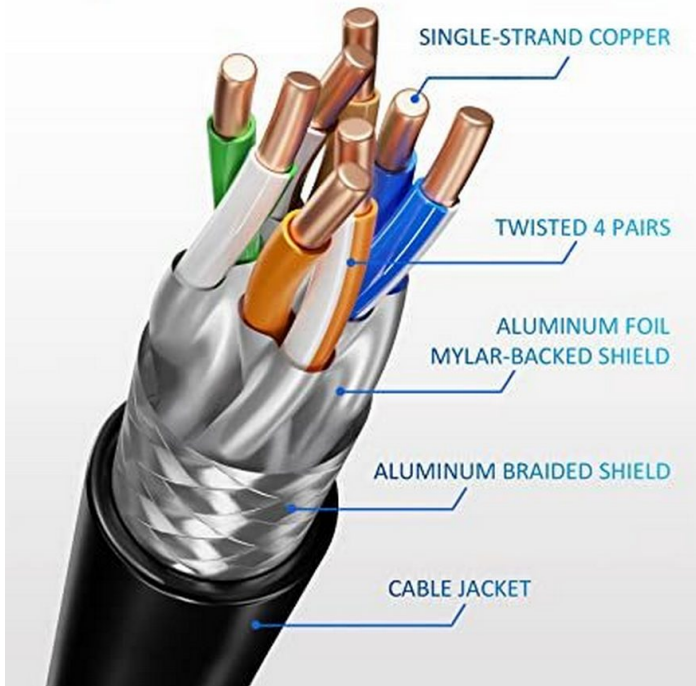

608020 Cat 8.1 S/FTP Patch Cable, LSOH, Red color , 1.0m

Product Images

Cat 8.1 Ethernet Cable offer Premium Speed up to 40Gbps for High Speed Gaming devices

CAT8	Transmission speed	Bandwidth
40 Gbps	40Gbps	400MHz
2000 MHz	20Gbps	200MHz
RJ45	10Gbps	100MHz
S-FTP	1Gbps	10MHz

24AWG Premium quality High Performance

Short Description

1. 4x 2 AWG 24/7
2. Gold Plated Connectors for high signal quality
3. Stranded bare copper conductor
4. Foil and braid shield reduces EMI/RFI interference
5. PIMF (pairs in metal foil)
6. 2000 MHz transmission Bandwidth
7. Transmission: 25Gbit, 40Gbit
8. interference PoE++ compatible
9. RoHS compliant
10. Low Smoke Zero Halogen (LSZH/LSOH)
11. Compliant with ISO/IEC 11801 and EN 50173

Description

The equip® Cat 8.1 S/FTP Patch Cord is composed of preeminent materials and fully-examined to conform with industrial standards. Offering higher bandwidth and better signal-to-noise margin, the Cat 8.1 cable is able to deliver ultrahigh and error-free performance in the most demanding network environments, specially for 40G application.