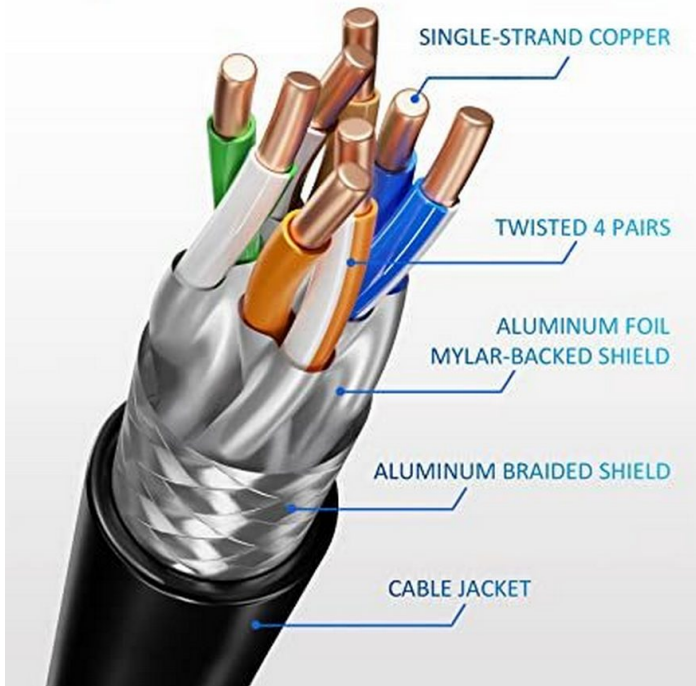

## Product Images

**Cat 8.1 Ethernet Cable offer Premium Speed up to 40Gbps for High Speed Gaming devices**

CATR Ethernet Cable	Transmission speed		Bandwidth	
	CAT 7	CAT 8	CAT 7	CAT 8
40 Gbps	10Gbps	40Gbps	10Gbps	40Gbps
	10Gbps	40Gbps	10Gbps	40Gbps
2000 MFT				
RJ45				
S-FTP				

## Short Description

1. 4x 2 AWG 24/7
2. Gold Plated Connectors for high signal quality
3. Stranded bare copper conductor
4. Foil and braid shield reduces EMI/RFI interference
5. PIMF (pairs in metal foil)
6. 2000 MHz transmission Bandwidth
7. Transmission: 25Gbit, 40Gbit
8. interference PoE++ compatible
9. RoHS compliant
10. Low Smoke Zero Halogen (LSZH/LSOH)
11. Compliant with ISO/IEC 11801 and EN 50173

## Description

---

The equip® Cat 8.1 S/FTP Patch Cord is composed of preeminent materials and fully-examined to conform with industrial standards. Offering higher bandwidth and better signal-to-noise margin, the Cat 8.1 cable is able to deliver ultrahigh and error-free performance in the most demanding network environments, specially for 40G application.