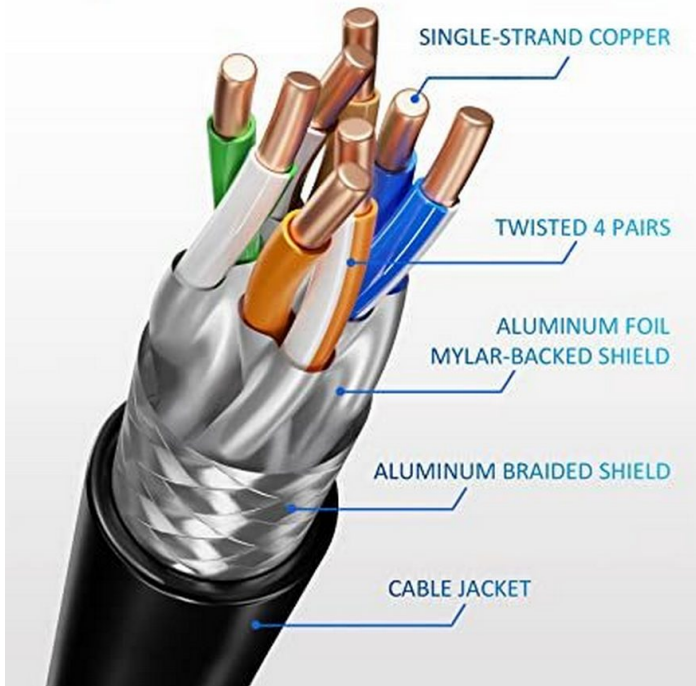

608027 Cat 8.1 S/FTP Patch Cable, LSOH, Red color , 0.5m

Product Images

Cat 8.1 Ethernet Cable offer Premium Speed up to 40Gbps for High Speed Gaming devices

24AWG Premium quality High Performance

Short Description

1. 4x 2 AWG 24/7
2. Gold Plated Connectors for high signal quality
3. Stranded bare copper conductor
4. Foil and braid shield reduces EMI/RFI interference
5. PIMF (pairs in metal foil)
6. 2000 MHz transmission Bandwidth
7. Transmission: 25Gbit, 40Gbit
8. interference PoE++ compatible
9. RoHS compliant
10. Low Smoke Zero Halogen (LSZH/LSOH)
11. Compliant with ISO/IEC 11801 and EN 50173

Description

The equip® Cat 8.1 S/FTP Patch Cord is composed of preeminent materials and fully-examined to conform with industrial standards. Offering higher bandwidth and better signal-to-noise margin, the Cat 8.1 cable is able to deliver ultrahigh and error-free performance in the most demanding network environments, specially for 40G application.