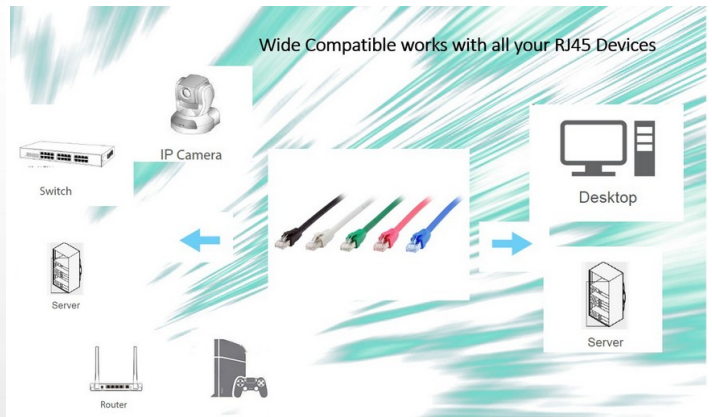

608027 Cat 8.1 S/FTP Patch Cable, LSOH, Red color , 0.5m

Product Images

Cat 8.1 Ethernet Cable offer Premium Speed up to 40Gbps for High Speed Gaming devices

24AWG Premium quality High Performance

Short Description

1. 4x 2 AWG 24/7
2. Gold Plated Connectors for high signal quality
3. Stranded bare copper conductor
4. Foil and braid shield reduces EMI/RFI interference
5. PIMF (pairs in metal foil)
6. 2000 MHz transmission Bandwidth
7. Transmission: 25Gbit, 40Gbit
8. interference PoE++ compatible
9. RoHS compliant
10. Low Smoke Zero Halogen (LSZH/LSOH)
11. Compliant with ISO/IEC 11801 and EN 50173

Description

The equip® Cat 8.1 S/FTP Patch Cord is composed of preeminent materials and fully-examined to conform with industrial standards. Offering higher bandwidth and better signal-to-noise margin, the Cat 8.1 cable is able to deliver ultrahigh and error-free performance in the most demanding network environments, specially for 40G application.

Additional Information

Approval and compliance	ROHS
Conductor material	Copper
Conductor size (AWG)	24AWG
Jacket material	LSZH
Category	Cat 8.1
Flat cable	No
Shielded	Yes
Product weight (kg)	0,051
Cable length	0.5m
Color	Red
EAN	4015867223420
Model number	608027
Package contents	608027
Cable Length	0.50m
Shielding	S/FTP
Connector 1	RJ45 male
Connector 2	RJ45 male
Dimensions (W x D x H)	8 x 8 x 500 mm