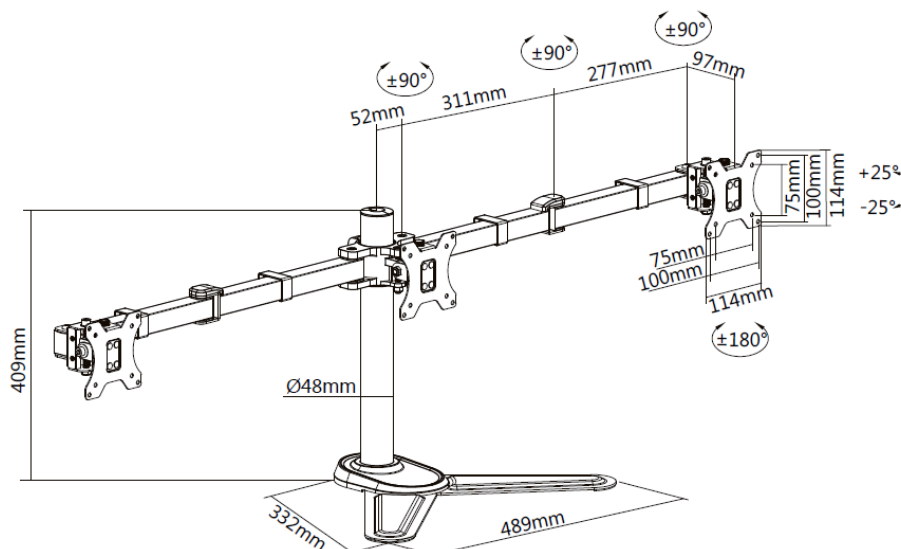

17"-27" Articulating Triple Monitor Tabletop Stand

Model No: 650125

I Overview

The equip® Monitor Desk Mount Bracket is a compact but sturdy product that ensures a reliable installation of your LCD/LED monitor. Follow the graphic guide included in the package, you can install your monitor on your own with ease.

I Drawing

I Key Features

- *Screen Rotation: 360°
- *Detachable VESA Plate Design
- *Built-in Cable management

I Specification

Material	Steel
Surface Finished	Powder Coating
Color	Black
Dimension	1394x332x430mm
Quick Release VESA Plate	Yes
Suggested Screen Size	17" - 27"
Support Curved TV	No
Load Capacity	7KG (Per screen)
VESA Mount Standard	75x75,100x100
Max. VESA	100 x 100mm
Mounting Hole Pattern	Universal
Distance to Wall	N/A
Screen Freely Tilting	Yes
Tilt Range	-25° ~ +25°
Swivel Range	-90° ~ +90°
Screen Rotation	-180° ~ +180°
Arm Full Extension	640mm
Pole Height	409mm
Anti-Theft	No
Cable Management	Yes

I Package Contents

- 1 x Wall Mount Bracket
- 1 x Screw Pack
- 1 x Quick Installation Guide