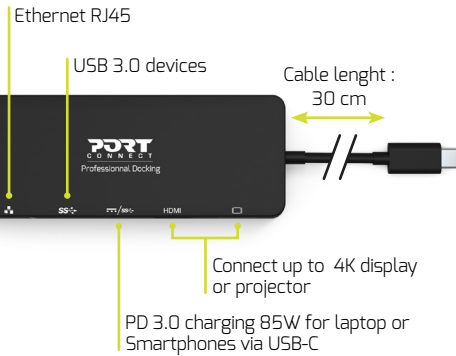

USB-C TRAVEL DOCKING STATION

DOCKING STATION FOR TYPE C DEVICES
STATION D'ACCUEIL POUR APPAREILS TYPE C

For **USB-C 3.1**

 **x1 VIDEO**

For **PC & Mac**

UPTO **85W**
USB-C
POWER distribution

FOR USB-C

Compatible with USB-C devices and offers up to 85W power delivery
Compatible avec les appareils avec port USB-C et délivre jusqu'à 85W de puissance

Connect up to 5 peripherals through 1 cable
Connectez jusqu'à 5 périphériques avec 1 câble

Travel format adapted for mobility
Format de voyage adapté à la mobilité

USB-C TRAVEL DOCKING STATION

- Universal USB-C docking station to expand laptop connectivity
- 1 video display HDMI or VGA – Up to 4 K
- Provide up to 85W power distribution (USB-C port)
- Connect up to 5 peripherals : HDMI, VGA, USB-A, USB-C and Ethernet
- Travel size for mobility
- Universal compatibility with USB-C devices
- Longer cable for better flexibility (30 cm)
- Mac & PC compatible

TECHNICAL SPECIFICATIONS

PRODUCT NAME	DOCKING TYPE C TRAVEL 1 X 4K PD 85W
REF - EAN	901909 - 3 56704 901909 9
SPECIFICATIONS	<ul style="list-style-type: none"> • USB-C 3.1 – Power Delivery up to 85W • USB-A 3.0 with high-speed data transfer • 1 video display HDMI or VGA • HDMI 2.0 (3840 x 2160 @30Hz) video output • VGA (1920 x 1080 @60Hz) video output • RJ45 Gigabit Ethernet • Compatible with Alt Mode Display • Cable length: 30 cm
CONTENTS	1 x USB Type C docking station 1 x user guide
COMPATIBILITY	<ul style="list-style-type: none"> • Windows & Mac OS • Type C devices
PRODUCT DIMENSIONS Width x Height x Depth	4,7 x 12,3 x 1,3 cm
PRODUCT WEIGHT	45 gr
PACKAGED DIMENSIONS Width x Height x Depth	8 x 16,5 x 2,5 cm
PACKAGED WEIGHT	168 gr
PCB	10
MATERIAL	ABS + PCBA
COUNTRY OF ORIGIN	China
WARRANTY	3 years warranty