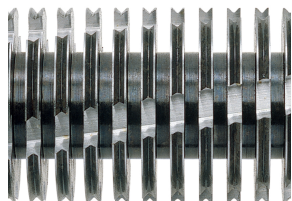

Product information

The induction-hardened, solid steel cutting rollers can easily cope with staples and paper clips and guarantee durability.

In stand-by mode, intelligent control programme EcoSmart ensures there is an exceptionally low power consumption of 0.1 watts.