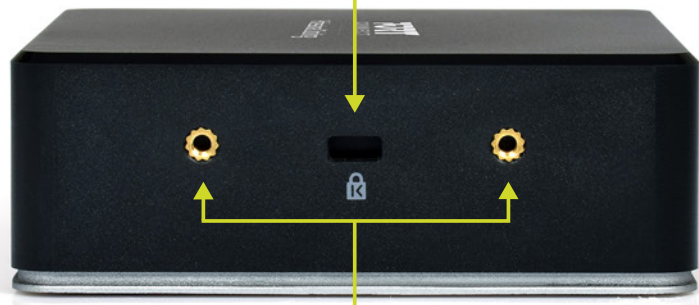

USB-C & USB-A DUAL VIDEO DOCKING STATION

STATION D'ACCUEIL USB-C & USB-A
DOUBLE SORTIE VIDÉO

85W
POWER DELIVERY

USB-C & USB-A
cable
connectivity

2 x 2K

85 W
USB-C
power replicator

1 CABLE Type C
85W POWER DELIVERY
8 ACCESSORIES

USB-C
+
USB-A

Fixation holes
Trous de fixation

Security lock
Encoche de sécurité

FOR **USB-C & USB-A**
PC & MAC

Multiple mounting (optional) :

Mounting under the desk
Montage sous le bureau

Mounting on the desk
Montage sur le bureau

VESA mount on the monitor
Montage sur le moniteur

Mounting on the monitor arm
Montage sur le bras du moniteur

USB-C & USB-A dual video docking station 2 X 2K

- USB-A & USB-C docking station : expands laptop connectivity and provides up to 85W power distribution
- Double video displays up to 2K - HDMI 1.4 1080p
- Double connectivity notebooks : USB Type C & USB Type A 3.1 Gen 1
- Manages up to 8 peripherals : 2 screens (HDMI)/1 x Ethernet/3 x USB 3.1 Gen 1 ports/1 x audio jack/1 x USB-C Female charging port
- 3 x USB 3.1 Gen 1 ports with high speed data transfer (up to 5GB/s)
- Compatible with USB 3.1 Gen 1 & USB-C, PC and Mac notebooks
- Display Link easy monitor management software included
- PXE Boot feature
- Plug & play setup
- Optional : Mounting supports