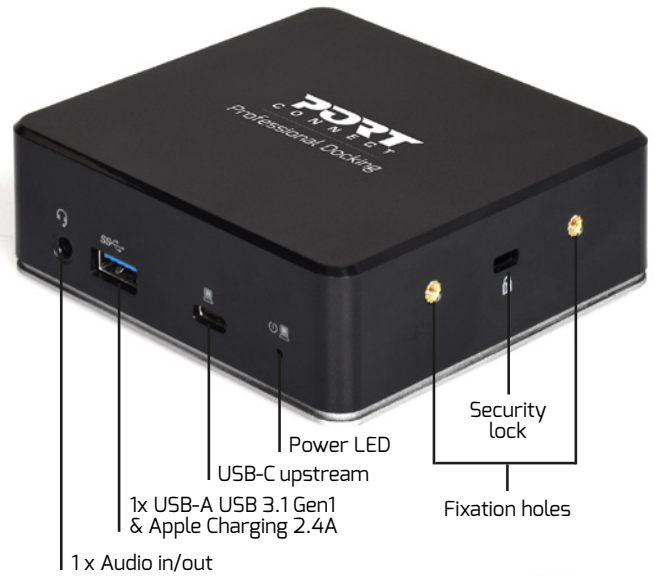

USB-C & USB-A DUAL VIDEO DOCKING STATION

STATION D'ACCUEIL USB-C & USB-A
DOUBLE SORTIE VIDÉO

85W
POWER DELIVERY

USB-C & USB-A
cable
connectivity

2 x 2K

85 W
USB-C
power replicator

1 CABLE Type C
85W POWER DELIVERY
8 ACCESSORIES

USB-C
+
USB-A

Fixation holes
Trous de fixation

Security lock
Encoche de sécurité

FOR **USB-C & USB-A**
PC & MAC

Multiple mounting (optional) :

Mounting under the desk
Montage sous le bureau

Mounting on the desk
Montage sur le bureau

VESA mount on the monitor
Montage sur le moniteur

Mounting on the monitor arm
Montage sur le bras du moniteur

USB-C & USB-A dual video docking station 2 X 2K

- USB-A & USB-C docking station : expands laptop connectivity and provides up to 85W power distribution
- Double video displays up to 2K - HDMI 1.4 1080p
- Double connectivity notebooks : USB Type C & USB Type A 3.1 Gen 1
- Manages up to 8 peripherals : 2 screens (HDMI)/1 x Ethernet/3 x USB 3.1 Gen 1 ports/1 x audio jack/1 x USB-C Female charging port
- 3 x USB 3.1 Gen 1 ports with high speed data transfer (up to 5GB/s)
- Compatible with USB 3.1 Gen 1 & USB-C, PC and Mac notebooks
- Display Link easy monitor management software included
- PXE Boot feature
- Plug & play setup
- Optional : Mounting supports