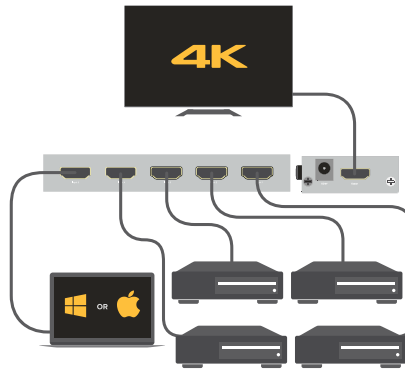

HDMI Switch

5 Port HDMI Switch With Remote

Part no. HD4KSW05

Switch between 5 HDMI Sources:

This Alogic 5-Port HDMI video switch lets you share a single HDMI display with up to five HDMI enabled sources. The switch is compliant with HDMI 2.0 Specifications and support resolutions up to 4K - 60Hz

HDMI 2.0 & HDCP 2.2 : Ultra HD 4K Support

The switch is compliant with HDMI 2.0 and HDCP 2.2 specifications. It supports true Ultra HD 4K-60Hz for a stunning viewing experience.

IR Remote & Auto Switching

The switch comes included with a IR remote for easy switching between various video sources. It also supports auto switching to the latest device being connected. The in built switch button also enables manual switching when required .

Specifications

- User Interface:
 - Outputs: 1 x HDMI
 - Inputs: 5 x HDMI
- Resolution: Maximum up to 3840x2160@60Hz
- Audio: 7.1 Surround Sound
- Indicators: LED – Sources & Power
- Power: 5V/1A
- Physical Characteristics:
 - Colour: Grey/Orange Metal Housing
 - Dimensions: 123 (L) x 51(W) x 20(H) mm
 - Net Weight: 154 gm