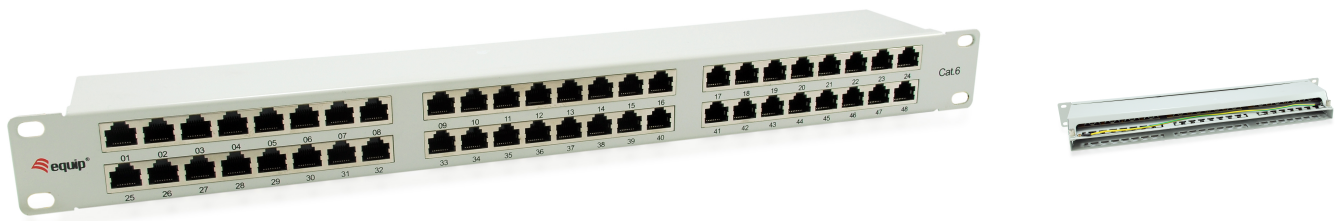

# 326349 48-Port Cat.6 Shielded Patch Panel, Light Grey

## Short Description

---

1. 48 Ports x Cat.6 RJ45
2. Shielded
3. Class E, up to 250MHz, 10/100Base-T, 1GBase-T
4. Compliant with ANSI/TIA/EIA 568 standard
5. IDC T568A/T568B Color Coded
6. Dual IDC (LSA and 110) compatible
7. 19", 1U
8. Material: Strudy Steel
9. Color: Light Grey (RAL 7035)

## Description

---

The equip® Patch Panel is a 19" 1U network distribution unit integrating cable management system for better routing and strain relief requirements, suitable for both LSA and 110 standards. Featuring 48 shielded RJ45 ports, this patch panel is recommended to connect with equip® shielded patch cords and cabling accessories to achieve outstanding performance. Moreover, each port is marked with port number for recognition