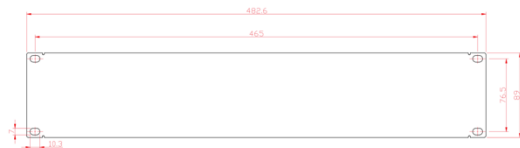

Blank Panel

327512

327523

The equip[®] Blank Panel is a reliable and economic product taking up the vacant racks, keeping the cabling system neat and well-organized.

Specification

Size	19", 2U
-------------	---------

Drawing

Ordering Information

PN	EAN	Color
327512	4015867207413	Black
327523	4015867207864	Light Grey

Packing: equip color box

Package Contents

- Blank Panel