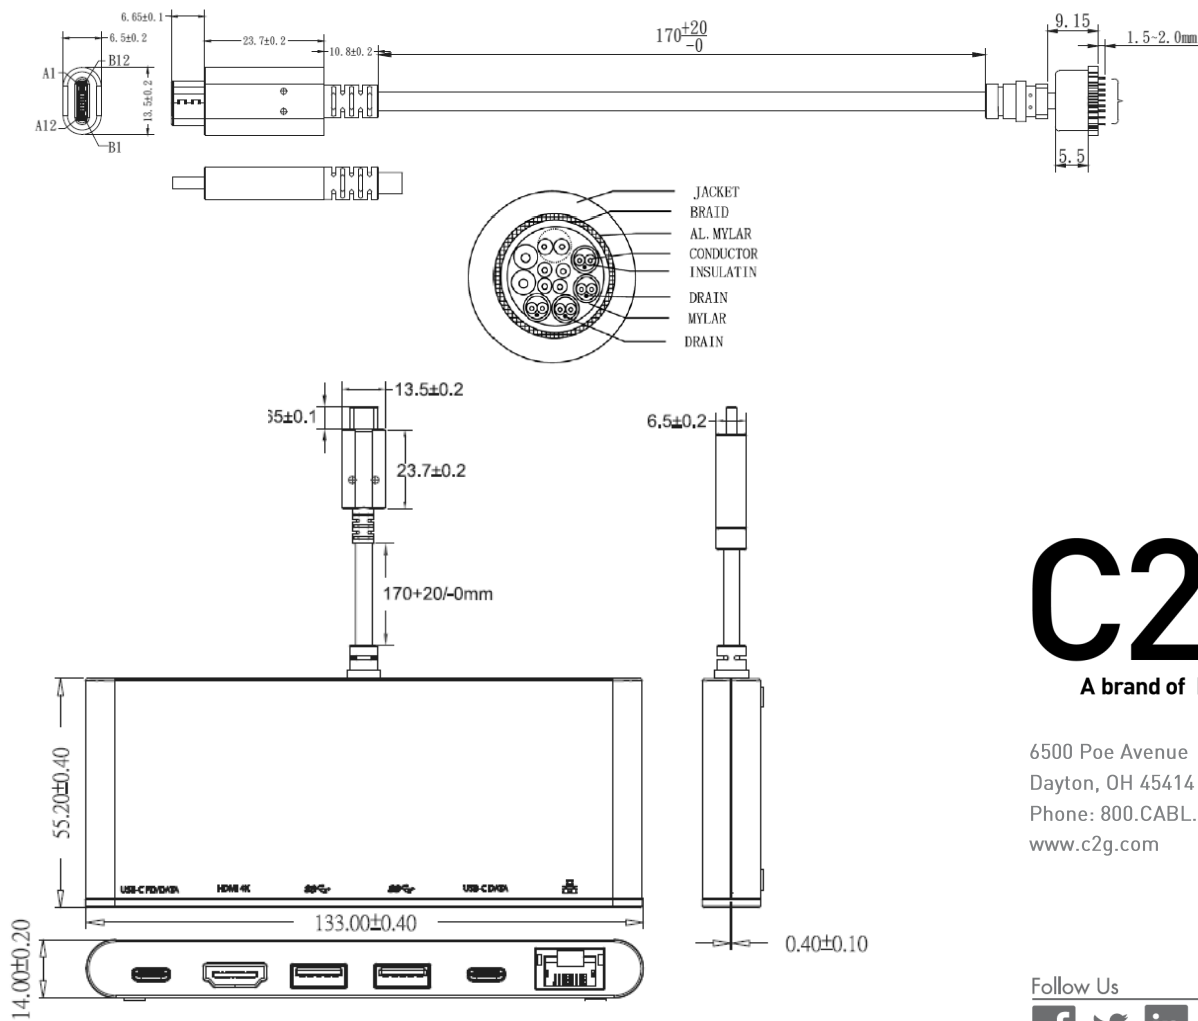

DATA SHEET

SPECIFICATIONS:

USB-C Docking Station with 4K HDMI®, Ethernet, USB and Power Delivery

ELECTRICAL SPECIFICATIONS:

- Maximum Resolution: HDMI - 4K (3840 x 2160 at 30Hz)
- Connections:
  - USB 3.1 Gen 1 Type-C Male x 1: Sync
  - USB 3.1 Gen 1 Type-A Female x 2: Support 5V/0.9A
  - USB 3.1 Gen 1 Type-C Female x 1: Data only, Supports 5V/0.9A
  - USB 3.1 Gen 1 Type-C Female x 1: Data & Charging 60W
  - HDMI Female x 1: Supports HDMI 2.0, HDCP 1.4/2.2
  - RJ45 Female x 1: Supports 10/100/1000M
- Power Delivery:
  - 60W: 20V@3A
  - 45W: 15@3A / 20V@2.25A / 12V@3.75A
  - 36W: 12V@3A
  - 27W: 9V@3A
  - 37.5W: 10V@3.75A

PHYSICAL SPECIFICATIONS:

- Operating Temperature: 0°C to 35°C
- Operating Humidity: 10% to 90% non-condensing
- Storage Temperature: -20°C to 70°C
- Housing: Plastic
- Approvals: CE Marked and Conforms to 2011/65/EU ROHS2
- Dimensions: 133 x 55.2 x 14mm
- Cable Jacket : PVC, Black / Shield: AL-Mylar Wrap, Braid-16/9/0.08TC, 85% coverage
- Cable Dimensions: 17cm

C2G
A brand of **legrand**

6500 Poe Avenue
Dayton, OH 45414
Phone: 800.CABL.911
www.c2g.com

Follow Us