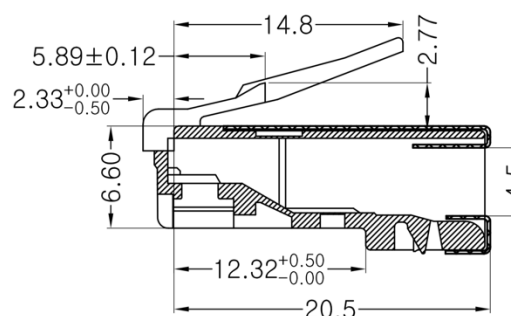

Cat.6 RJ45 Shielded Plug Set

121181

The equip[®] Modular Plug is made of high-quality materials and a sturdy component for the RJ45 round cable deployment.

Specification

Category	Cat.6
Material	ABS Plastic w/Metal Shell
Shielding	Shielded
Gold Plated	Yes

Drawing:

Ordering Information

PN	EAN	Color
121181	4015867207475	Transparent

Package Contents

- Cat.6 RJ45 Shielded Plug Set

Packing: equip zip bag (100PCS/Bag)