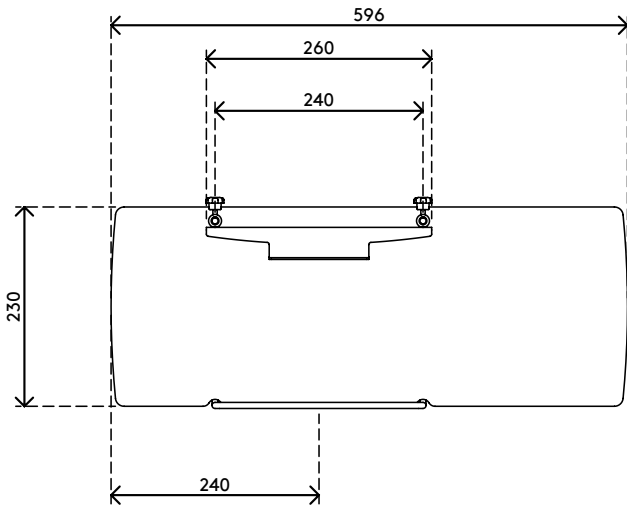

51.582

Viewmate keyboard & mouse platform - option 582

This product creates a floating work platform which can be mounted between monitor and monitor arm. Ideal for wall-mounted monitor arms and workplaces with a clean desk policy.

- Height adjustment range of 230 mm
- VESA MIS-D 75 x 75/100 x 100 mm compatible
- Ideal for compact information entry stations
- Creates a platform for using both input devices
- Saves valuable desk space
- Assists a clean desk policy
- Fitted between VESA mounts of monitor arm and monitor

viewmate

75 x 75/100 x 100

1,5 kg

Viewmate keyboard & mouse platform - option 582

2018/11/22

51.582

 625 x 248 x 95 mm

 1 pcs