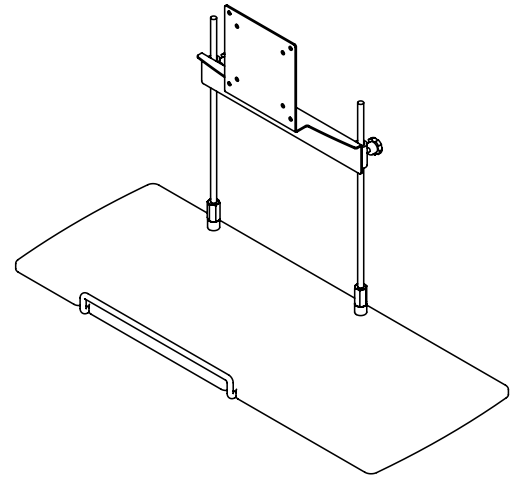

51.582

Viewmate keyboard & mouse platform - option 582

This product creates a floating work platform which can be mounted between monitor and monitor arm. Ideal for wall-mounted monitor arms and workplaces with a clean desk policy.

- Height adjustment range of 230 mm
- VESA MIS-D 75 x 75/100 x 100 mm compatible
- Ideal for compact information entry stations
- Creates a platform for using both input devices
- Saves valuable desk space
- Assists a clean desk policy
- Fitted between VESA mounts of monitor arm and monitor

viewmate

75 x 75/100 x 100

1,5 kg

Viewmate keyboard & mouse platform - option 582

2018/11/22

51.582

 625 x 248 x 95 mm

 1 pcs