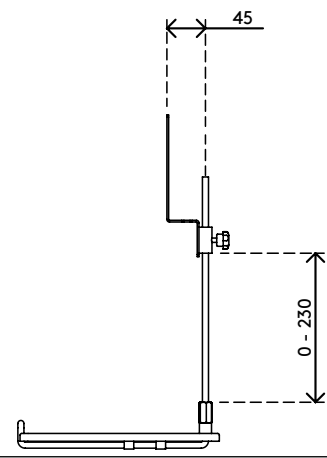

51.582

Viewmate keyboard & mouse platform - option 582

This product creates a floating work platform which can be mounted between monitor and monitor arm. Ideal for wall-mounted monitor arms and workplaces with a clean desk policy.

- Height adjustment range of 230 mm
- VESA MIS-D 75 x 75/100 x 100 mm compatible
- Ideal for compact information entry stations
- Creates a platform for using both input devices
- Saves valuable desk space
- Assists a clean desk policy
- Fitted between VESA mounts of monitor arm and monitor

viewmate

75 x 75/100 x 100

1,5 kg

Viewmate keyboard & mouse platform - option 582

2018/11/22

51.582

 625 x 248 x 95 mm

 1 pcs