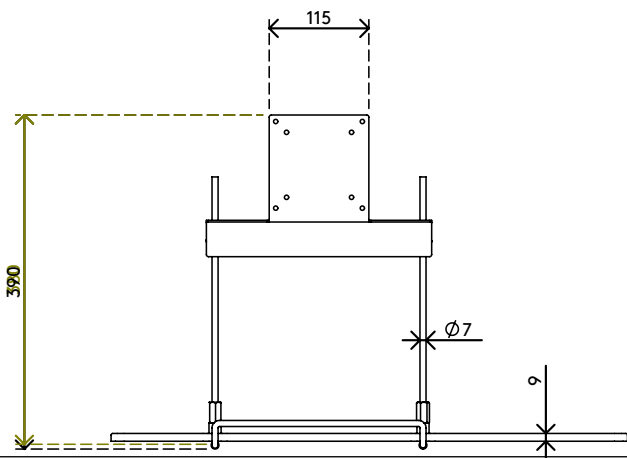

51.582

Viewmate keyboard & mouse platform - option 582

This product creates a floating work platform which can be mounted between monitor and monitor arm. Ideal for wall-mounted monitor arms and workplaces with a clean desk policy.

- Height adjustment range of 230 mm
- VESA MIS-D 75 x 75/100 x 100 mm compatible
- Ideal for compact information entry stations
- Creates a platform for using both input devices
- Saves valuable desk space
- Assists a clean desk policy
- Fitted between VESA mounts of monitor arm and monitor

viewmate

75 x 75/100 x 100

1,5 kg

Viewmate keyboard & mouse platform - option 582

2018/11/22

51.582

 625 x 248 x 95 mm

 1 pcs