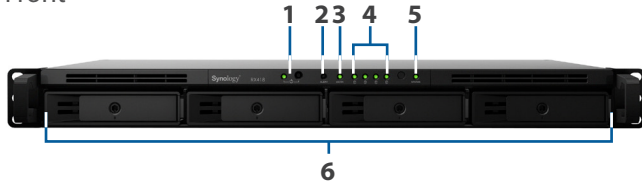

Hardware Overview

Front