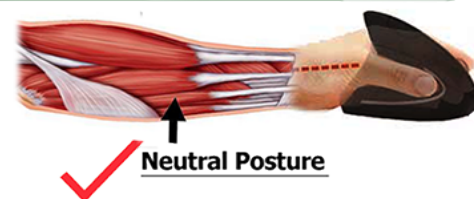

iMouse™ E90

2.4GHz RF Wireless Vertical Left handed Mouse

www.adesso.com

When using ordinary mouse

When using Adesso iMouse E90

Wireless 2.4 GHz

Made For Left-Handers

Back & Forward Buttons

Adjustable DPI Switch

Optical Sensor

■ Ergonomic Vertical Design Made for Left-Handers

You can now enjoy our ergonomic vertical mouse design in your LEFT hand! This design provides better support for your forearm, minimizing wrist pain that can come from twisting. Our vertical ergonomic model helps you achieve a more natural grip, better support, and natural wrist position. With our sleek design and added support, the Adesso Wireless Left-handed Vertical Ergonomic iMouse E90 is perfect for long hours of use.

■ 2.4 GHz RF Wireless Technology with On/Off Switch

This mouse works at any angle with a range of up to 30 ft. with no wires to get tangled. The On/Off switch helps conserve battery power plus the low battery indicator helps you know when it is time to change batteries.

■ Adjustable 3 Level DPI Switch (800 / 1200 / 1600)

Attain higher precision and better accuracy with your choice of 3 DPI levels. Easily switch from three different DPI levels from 800 ,1200 and 1600 with the easily-accessible DPI button which lets you quickly switch between the various computer tasks you partake throughout the day.