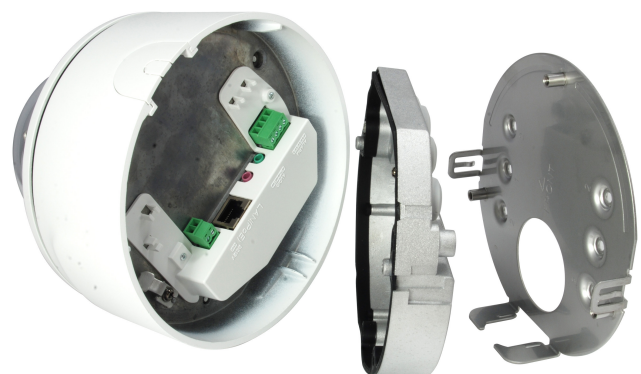

FCS-3098 GEMINI Zoom Dome IP Camera, 8-MP, H.265,

Product Images

Short Description

- Features WDR (Wide Dynamic Range) to enhance visibility under extremely bright or dark environments
- Built-in Micro SDHC/SDXC card slot for local storage
- Built-in infrared LEDs for night viewing up to 40m
- Dual power support: 12V DC/PoE (IEEE 802.3af)
- 8-Megapixel high-definition resolution
- Video compression: H.264, H.265, MJPEG
- Vandal-proof IK10-rated housing
- Weatherproof IP67-rated housing
- Supports 4.3X optical zoom

Description

The LevelOne FCS-3098 Fixed Dome Outdoor Camera offers a highly reliable, cost-effective outdoor IP surveillance solution in a low-profile dome mounted casing, which is rated at IP67 and able to withstand outdoor operating conditions such as rain, snow, extreme heat, dust and humidity. The FCS-3098 offers 8-Megapixel resolution, and with 802.3af standard PoE, can use a single Cat.5 cable to run both power and data, making deployments easy and flexible. The dome mounting prevents malicious tampering with the camera, making it a secure and smart choice for all outdoor installations.