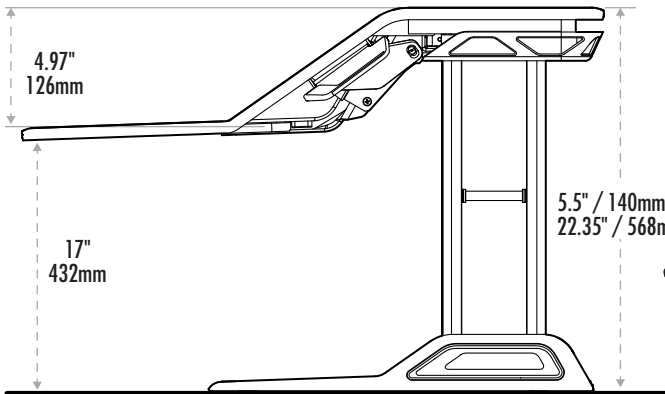

Lotus™ DX Sit-Stand Workstation

Dimensions

US 8080301 / 8080201
 Europe 8081001 / 8081101
 AU 8082101 / 8082201

Highest Position

Lowest Position

Weight Capacity

Monitor weight
 30lbs / 13.6kg max

Keyboard platform
 5lbs / 2.2kg max weight

Base Footprint

Corner Configuration

2 x USB 900mA
 Data Transfer Ports