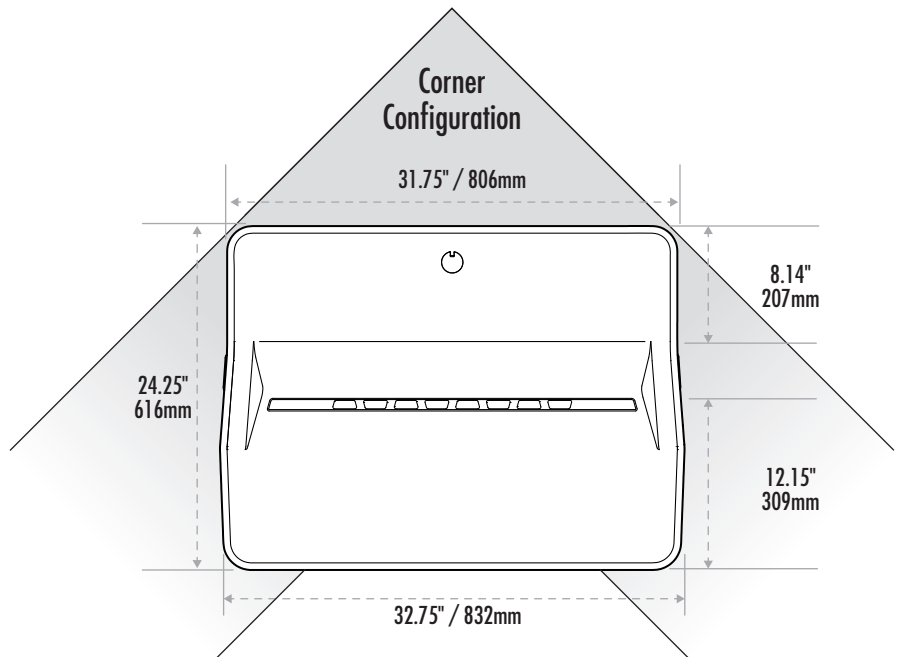

Lotus™ DX Sit-Stand Workstation

Dimensions

US 8080301 / 8080201
 Europe 8081001 / 8081101
 AU 8082101 / 8082201

Highest Position

Lowest Position

Weight Capacity

Monitor weight
 30lbs / 13.6kg max

Keyboard platform
 5lbs / 2.2kg max weight

Base Footprint

Corner Configuration

2 x USB 900mA
 Data Transfer Ports