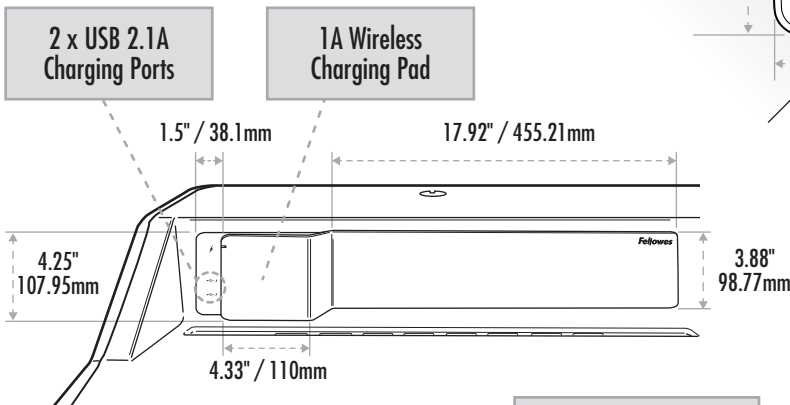

Lotus™ DX Sit-Stand Workstation

Dimensions

US 8080301 / 8080201
 Europe 8081001 / 8081101
 AU 8082101 / 8082201

Highest Position

Lowest Position

Weight Capacity

Monitor weight
 30lbs / 13.6kg max

Keyboard platform
 5lbs / 2.2kg max weight

Base Footprint

Corner Configuration

2 x USB 900mA
 Data Transfer Ports