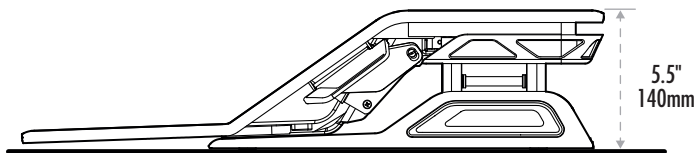

Lotus™ DX Sit-Stand Workstation

Dimensions

US 8080301 / 8080201
 Europe 8081001 / 8081101
 AU 8082101 / 8082201

Highest Position

Lowest Position

Weight Capacity

Monitor weight
 30lbs / 13.6kg max

Keyboard platform
 5lbs / 2.2kg max weight

Base Footprint

Corner Configuration

2 x USB 900mA
 Data Transfer Ports