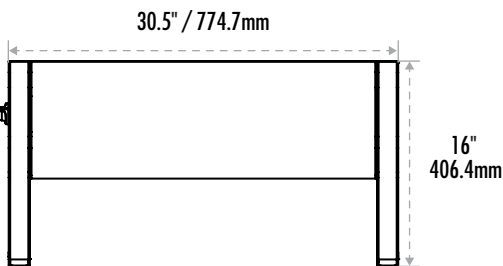

Lotus™ DX Sit-Stand Workstation

Dimensions

US 8080301 / 8080201
 Europe 8081001 / 8081101
 AU 8082101 / 8082201

Highest Position

Lowest Position

Weight Capacity

Monitor weight
 30lbs / 13.6kg max

Keyboard platform
 5lbs / 2.2kg max weight

Base Footprint

Corner Configuration

2 x USB 900mA
 Data Transfer Ports