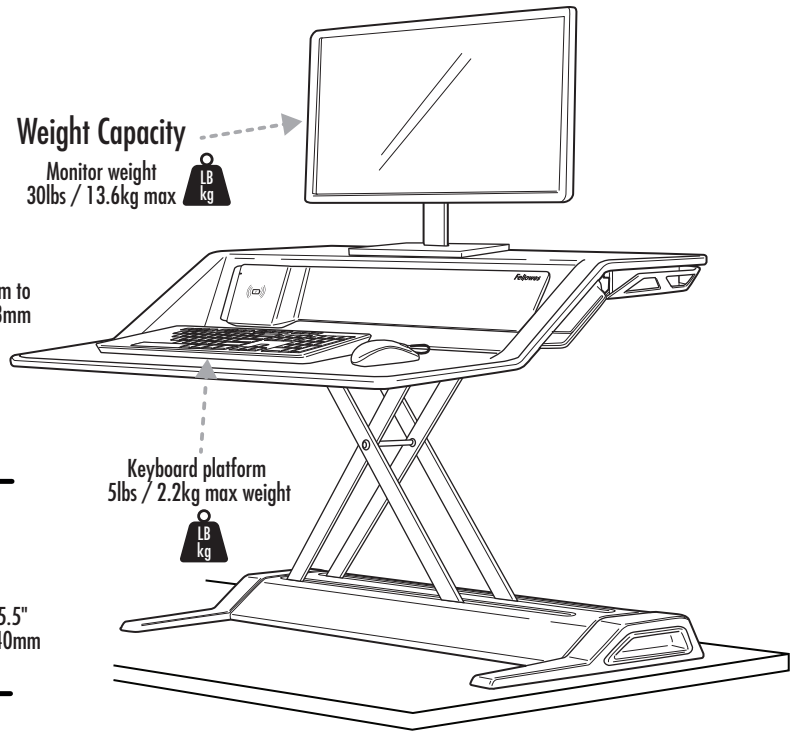

Lotus™ DX Sit-Stand Workstation

Dimensions

US 8080301 / 8080201
 Europe 8081001 / 8081101
 AU 8082101 / 8082201

Highest Position

Lowest Position

Weight Capacity

Monitor weight
 30lbs / 13.6kg max

Keyboard platform
 5lbs / 2.2kg max weight

Base Footprint

Corner Configuration

2 x USB 900mA
 Data Transfer Ports