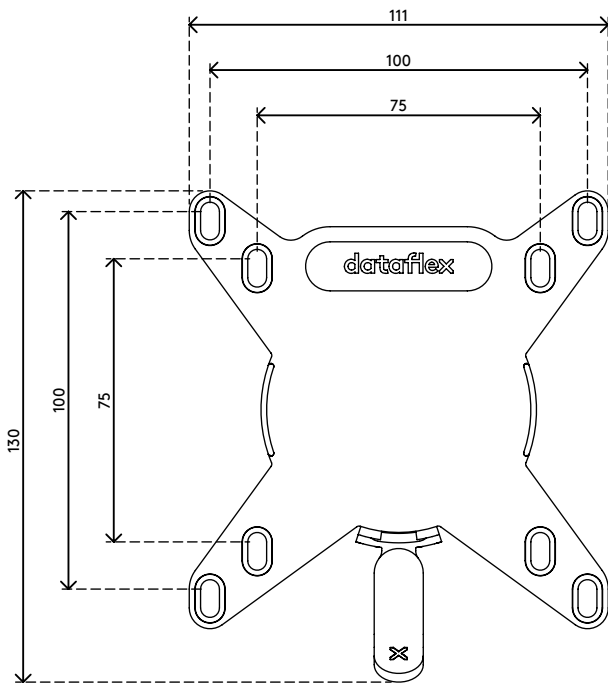

viewmate ^x

52.990

Viewmate quick release mount – option 990

This practical VESA quick-release mount makes it faster and easier to install or swap around monitors. Being a single part made of nylon, it's incredibly strong and just as easy to completely recycle!

- Fast and easy installation
- Completely recyclable
- Exclusively compatible with Viewmate monitor arms
- To be mounted on a monitor arm (not included)
- Attaches to a VESA MIS-D 75 x 75/100 x 100 mm mount on any compatible monitor
- VESA bolts and tool included
- Always consider the max. monitor size and weight supported by your monitor arm

dataflex^x

feeling at work

75 x 75/00 x100

Viewmate quick release mount – option 990

2017/07/05

52.990

 155 x 120 x 20 mm

 1 pcs