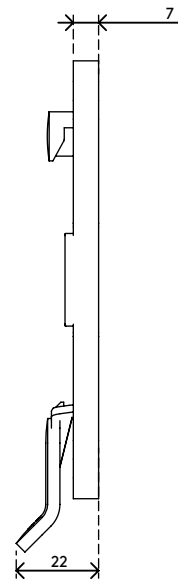

viewmate ^x

52.990

Viewmate quick release mount – option 990

This practical VESA quick-release mount makes it faster and easier to install or swap around monitors. Being a single part made of nylon, it's incredibly strong and just as easy to completely recycle!

- Fast and easy installation
- Completely recyclable
- Exclusively compatible with Viewmate monitor arms
- To be mounted on a monitor arm (not included)
- Attaches to a VESA MIS-D 75 x 75/100 x 100 mm mount on any compatible monitor
- VESA bolts and tool included
- Always consider the max. monitor size and weight supported by your monitor arm

dataflex^x

feeling at work

75 x 75/00 x100

Viewmate quick release mount – option 990

2017/07/05

52.990

 155 x 120 x 20 mm

 1 pcs