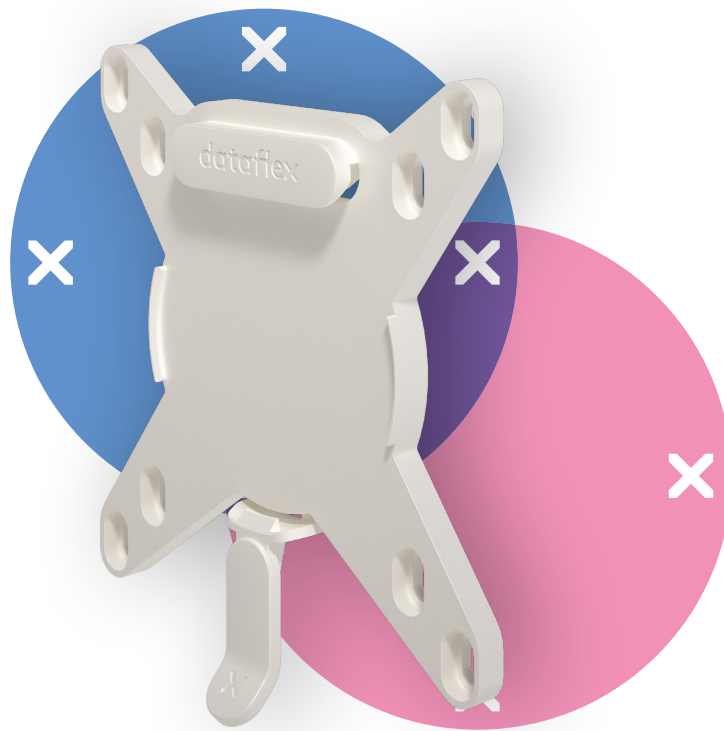

viewmate ^x

52.990

Viewmate quick release mount – option 990

This practical VESA quick-release mount makes it faster and easier to install or swap around monitors. Being a single part made of nylon, it's incredibly strong and just as easy to completely recycle!

- Fast and easy installation
- Completely recyclable
- Exclusively compatible with Viewmate monitor arms
- To be mounted on a monitor arm (not included)
- Attaches to a VESA MIS-D 75 x 75/100 x 100 mm mount on any compatible monitor
- VESA bolts and tool included
- Always consider the max. monitor size and weight supported by your monitor arm

dataflex^x

feeling at work

75 x 75/00 x100

Viewmate quick release mount – option 990

2017/07/05

52.990

 155 x 120 x 20 mm

 1 pcs