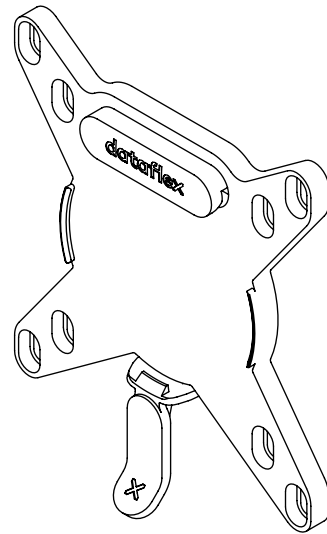

viewmate ^x

52.990

Viewmate quick release mount – option 990

This practical VESA quick-release mount makes it faster and easier to install or swap around monitors. Being a single part made of nylon, it's incredibly strong and just as easy to completely recycle!

- Fast and easy installation
- Completely recyclable
- Exclusively compatible with Viewmate monitor arms
- To be mounted on a monitor arm (not included)
- Attaches to a VESA MIS-D 75 x 75/100 x 100 mm mount on any compatible monitor
- VESA bolts and tool included
- Always consider the max. monitor size and weight supported by your monitor arm

dataflex^x

feeling at work

75 x 75/00 x100

Viewmate quick release mount – option 990

2017/07/05

52.990

 155 x 120 x 20 mm

 1 pcs