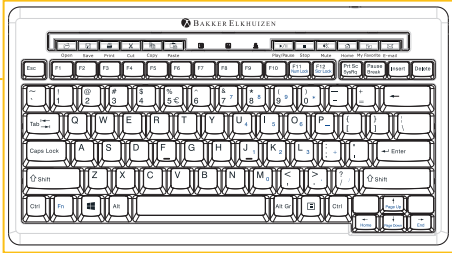

BakkerElkhuizen S-board 840 Compact Keyboard

User manual

Qwerty

DE

NL

UK

COM

FR