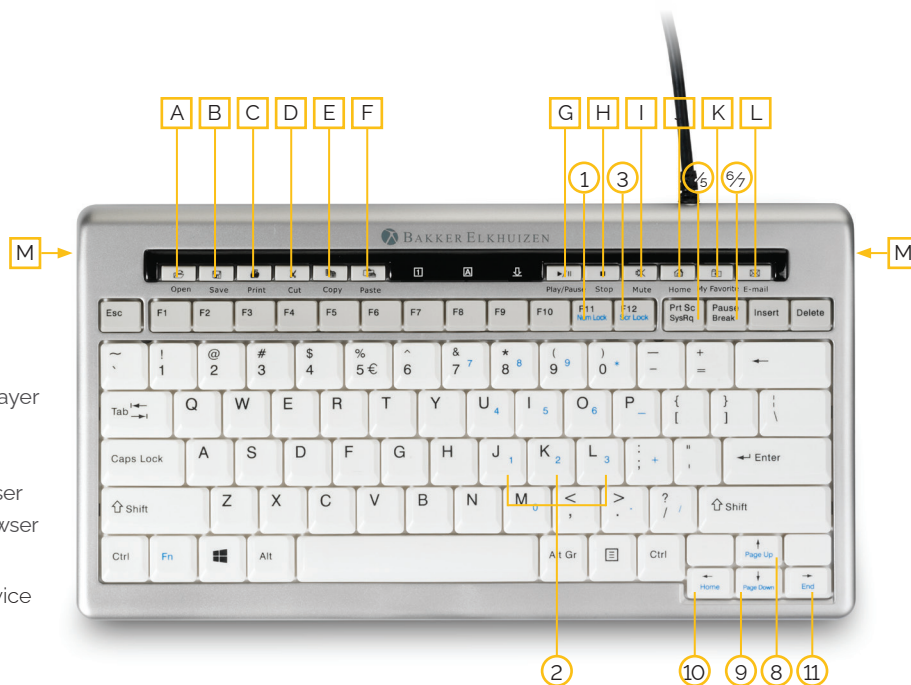

User Manual

S-board 840 Compact Keyboard

- A Open > Open an item
- B Save > Save an item
- C Print > Print an item
- D Cut > Cut selected text
- E Copy > Copy selected text
- F Paste > Paste selected text
- G Play/Pause > Play selected item in default player
- H Stop > Stop playing selected item
- I Mute > Mute sound
- J Home > Go to Homepage internet browser
- K My Favorite > Start my favorites in internet browser
- L E-Mail > Make new email
- M 2 x USB port to connect mouse or other USB device
(not more than 500 mA in total).

To extend the life of the S-Board 840, we recommend that you use the supplied case when you store your S-Board 840.

Features

Compact keyboard S-board 840, reduces the distance a user has to reach for operating the mouse and allows a more comfortable body posture. The mouse can be positioned right in front of the right shoulder, which facilitates a better posture of the right arm and shoulder when using the mouse.

Key feel

The keys of the S-Board 840 have a light touch. This is made possible by the application of a scissor mechanism instead of a traditional membrane, giving you very fine tactile feedback.

Light key color