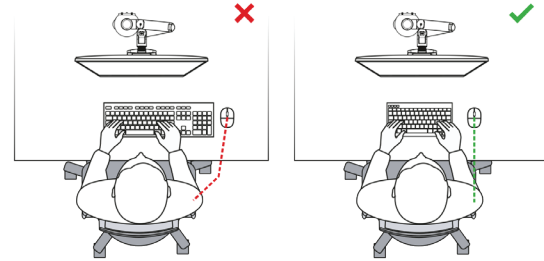

Features

Compact keyboard S-board 840, reduces the distance a user has to reach for operating the mouse and allows a more comfortable body posture. The mouse can be positioned right in front of the right shoulder, which facilitates a better posture of the right arm and shoulder when using the mouse.

Key feel

The keys of the S-Board 840 have a light touch. This is made possible by the application of a scissor mechanism instead of a traditional membrane, giving you very fine tactile feedback.

Light key color

The dark letters on the light background of the keyboard make reading easier and result in higher productivity.