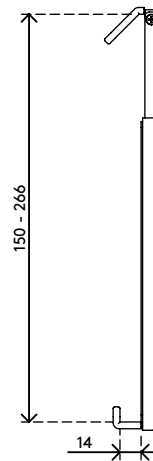

viewmate ^x

5

52.962

Viewmate universal tablet holder – option 962

Start using your tablet ergonomically and let it truly become part of a modern workstation. The Viewmate universal tablet holder suspends your tablet above your desk at just the right spot or aligns it with a secondary display.

- VESA MIS-D 100 x 100 mm compatible
- Spring-loaded mechanism clamps almost any tablet
- Tablet thickness max. 14 mm
- Grip range min. 150 - max. 260 mm
- Has grippers made of soft synthetic material

- Holds a tablet in place, regardless of it being rotated to landscape or portrait mode
- Tablet is easily inserted or removed
- To be mounted on a monitor arm (not included)

dataflex

feeling at work

viewmate ^x

100 x 100

Viewmate universal tablet holder – option 962

2016/04/25

52.962

 213 x 182 x 50 mm

 1 pcs

 silver

 0,73 kg