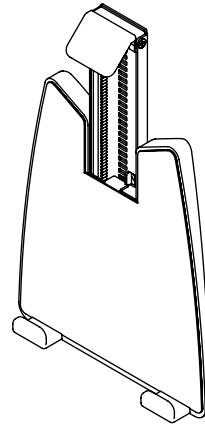

viewmate ^x

5

52.962

Viewmate universal tablet holder – option 962

Start using your tablet ergonomically and let it truly become part of a modern workstation. The Viewmate universal tablet holder suspends your tablet above your desk at just the right spot or aligns it with a secondary display.

- VESA MIS-D 100 x 100 mm compatible
- Spring-loaded mechanism clamps almost any tablet
- Tablet thickness max. 14 mm
- Grip range min. 150 - max. 260 mm
- Has grippers made of soft synthetic material

- Holds a tablet in place, regardless of it being rotated to landscape or portrait mode
- Tablet is easily inserted or removed
- To be mounted on a monitor arm (not included)

dataflex

feeling at work

viewmate ^x

100 x 100

Viewmate universal tablet holder – option 962

2016/04/25

52.962

 213 x 182 x 50 mm

 1 pcs

 silver

 0,73 kg