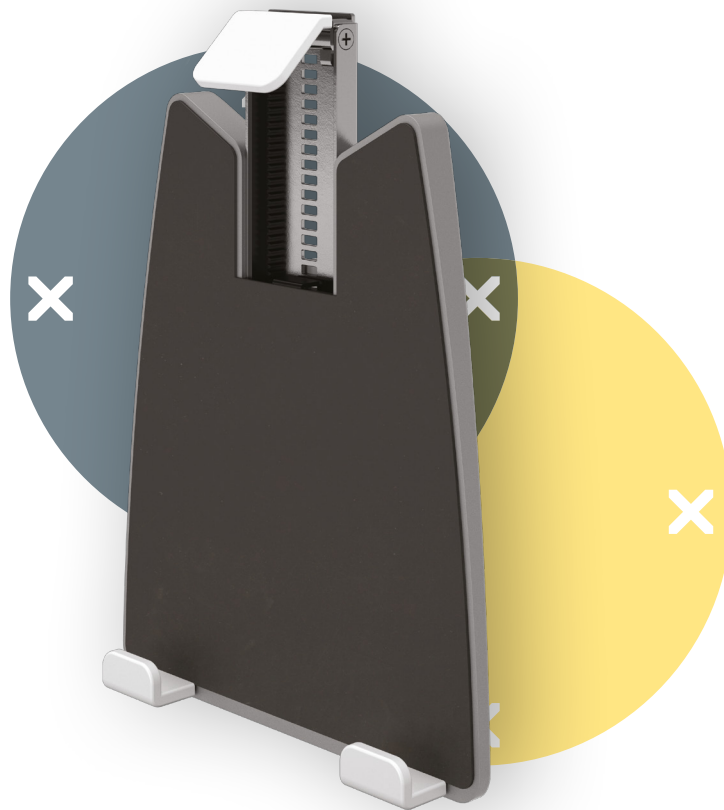

viewmate ^x

5

52.962

Viewmate universal tablet holder – option 962

Start using your tablet ergonomically and let it truly become part of a modern workstation. The Viewmate universal tablet holder suspends your tablet above your desk at just the right spot or aligns it with a secondary display.

- VESA MIS-D 100 x 100 mm compatible
- Spring-loaded mechanism clamps almost any tablet
- Tablet thickness max. 14 mm
- Grip range min. 150 - max. 260 mm
- Has grippers made of soft synthetic material

- Holds a tablet in place, regardless of it being rotated to landscape or portrait mode
- Tablet is easily inserted or removed
- To be mounted on a monitor arm (not included)

dataflex

feeling at work

viewmate ^x

100 x 100

Viewmate universal tablet holder – option 962

2016/04/25

52.962

 213 x 182 x 50 mm

 1 pcs

 silver

 0,73 kg