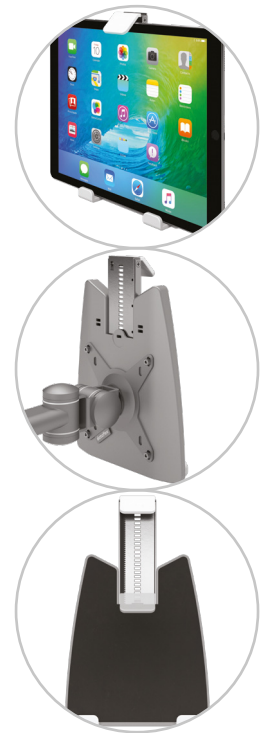

viewmate ^x

5

52.962

Viewmate universal tablet holder – option 962

Start using your tablet ergonomically and let it truly become part of a modern workstation. The Viewmate universal tablet holder suspends your tablet above your desk at just the right spot or aligns it with a secondary display.

- VESA MIS-D 100 x 100 mm compatible
- Spring-loaded mechanism clamps almost any tablet
- Tablet thickness max. 14 mm
- Grip range min. 150 - max. 260 mm
- Has grippers made of soft synthetic material

- Holds a tablet in place, regardless of it being rotated to landscape or portrait mode
- Tablet is easily inserted or removed
- To be mounted on a monitor arm (not included)

dataflex

feeling at work

viewmate ^x

100 x 100

Viewmate universal tablet holder – option 962

2016/04/25

52.962

 213 x 182 x 50 mm

 1 pcs

 silver

 0,73 kg