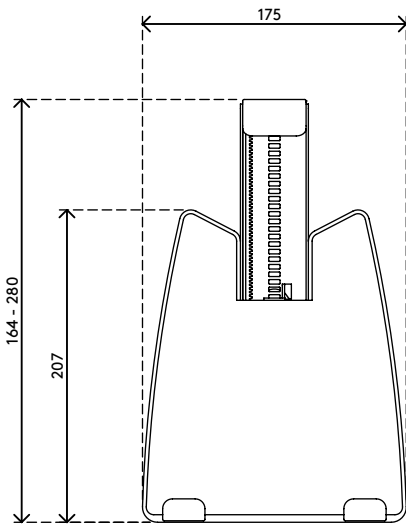

viewmate ^x

5

52.962

Viewmate universal tablet holder – option 962

Start using your tablet ergonomically and let it truly become part of a modern workstation. The Viewmate universal tablet holder suspends your tablet above your desk at just the right spot or aligns it with a secondary display.

- VESA MIS-D 100 x 100 mm compatible
- Spring-loaded mechanism clamps almost any tablet
- Tablet thickness max. 14 mm
- Grip range min. 150 - max. 260 mm
- Has grippers made of soft synthetic material

- Holds a tablet in place, regardless of it being rotated to landscape or portrait mode
- Tablet is easily inserted or removed
- To be mounted on a monitor arm (not included)

dataflex

feeling at work

viewmate ^x

100 x 100

Viewmate universal tablet holder – option 962

2016/04/25

52.962

 213 x 182 x 50 mm

 1 pcs

 silver

 0,73 kg