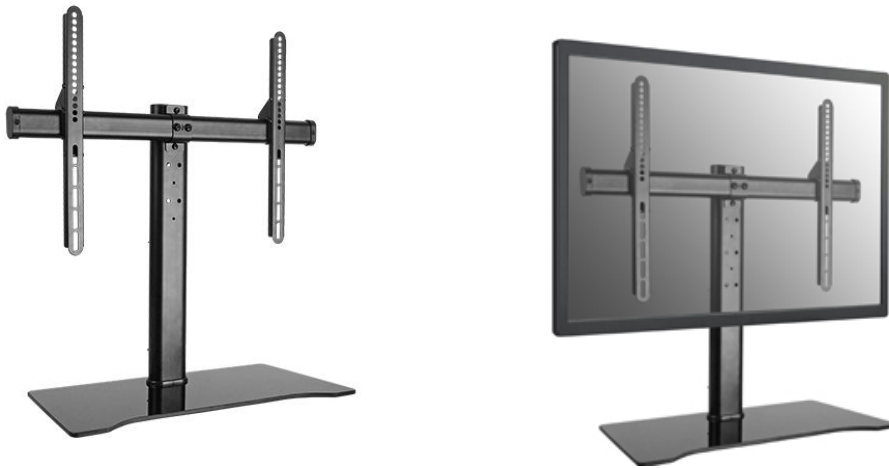

32" - 55" TV Tabletop Stand

Model No.: 650601

I Overview

The equip[®] TV Tabletop stand is a compact but sturdy product that ensures a reliable installation of your LCD/Plasma TV. Follow the graphic guide included in the package, you can install your TV on your own with ease.

I Drawing

I Key Features

- 5 positions height adjustment
- Solid, Tempered Glass Base
- VESA standards compliant
-

I Specification

Material	Steel, Glass
Steel Surface Finished	Powder Coating
Color	Black
Dimension	600x280x (575, 645 or 715)mm
Column Size	80x40mm, 50x25mm
Glass Thickness	8mm
Glass Finished	Black Silk Screen
Suggested Screen Size	32" - 55"
Load Capacity	40KG
VESA Mount Standard	200x200, 300x200, 300x300, 400x200, 400x300, 400x400, 600x400
DVD Shelf	No
Free Height Adjustable	No
Wheels	No
Cable Management	Yes

I Package Contents

- 1 x TV Tabletop Stand
- 1 x Screw Pack
- 1 x Quick Installation Guide