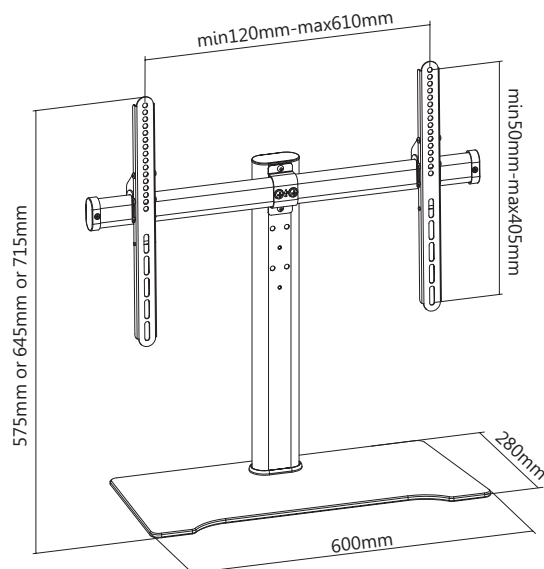

32" - 55" TV Tabletop Stand

Model No.: 650601

I Overview

The equip[®] TV Tabletop stand is a compact but sturdy product that ensures a reliable installation of your LCD/Plasma TV. Follow the graphic guide included in the package, you can install your TV on your own with ease.

I Drawing

I Key Features

- 5 positions height adjustment
- Solid, Tempered Glass Base
- VESA standards compliant
-

I Specification

Material	Steel, Glass
Steel Surface Finished	Powder Coating
Color	Black
Dimension	600x280x (575, 645 or 715)mm
Column Size	80x40mm, 50x25mm
Glass Thickness	8mm
Glass Finished	Black Silk Screen
Suggested Screen Size	32" - 55"
Load Capacity	40KG
VESA Mount Standard	200x200, 300x200, 300x300, 400x200, 400x300, 400x400, 600x400
DVD Shelf	No
Free Height Adjustable	No
Wheels	No
Cable Management	Yes

I Package Contents

- 1 x TV Tabletop Stand
- 1 x Screw Pack
- 1 x Quick Installation Guide