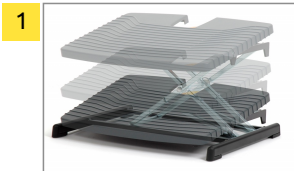

foot rest foot-adjustable
Pro 959 Footrest

Ergonomic: Height adjustable (60-370 mm) and adjustable angle provides stable support for the feet

Comfortable: large foot platform (490x400 mm)

Setting up with: foot

Research

A footrest can help out when the desk is not properly height-adjustable. A good footrest prevents the pinching off of the bloodstream and can help encourage a healthy body posture.

Specifications

Dimensions:	565 x 125 x 425 mm (W x H x D)
Weight:	7400 g
Product code:	BNEFRP959

Health & Safety Regulations

We advise a footrest which is at least 45 cm wide and 35 cm deep. Its adjustable range should be at least 11 cm as measured from the floor surface. The slope of the support surface must be adjustable from 5 to at least 15 degrees.