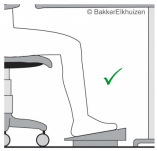

foot rest foot-adjustable
Pro 959 Footrest

Ergonomic: Height adjustable (60-370 mm) and adjustable angle provides stable support for the feet

Comfortable: large foot platform (490x400 mm)

Setting up with: foot

Research

A footrest can help out when the desk is not properly height-adjustable. A good footrest prevents the pinching off of the bloodstream and can help encourage a healthy body posture.

Specifications