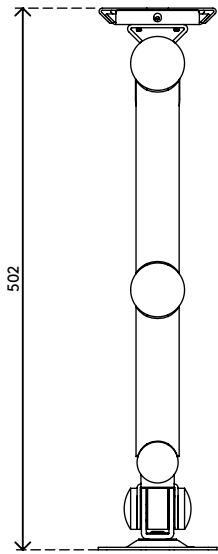

## Viewmate monitor arm - wall 052

Besides having the solid construction Viewmate is known for, this wall mount offers toolless depth and height adjustment. The clamp lever lets you adjust and set the height of a monitor, which is essential for aligning monitors of different size and weight.

- Static height adjustment range of 155 mm (6,1")
- Depth adjustment
- Fitted with cable covers to guide cables tidily
- Main components made of steel
- VESA MIS-D 75 x 75/100 x 100 mm compatible
- Monitor: tilt +90°/-90°, swivel +90°/-90°, rotate 360°
- Arm: swivel 360°
- Weight capacity max. 15 kg (33 lb) per monitor
- Comes with a tapered wall mount for easy installation
- Easy to adjust in height using a clamp lever
- Comes with all necessary fasteners

# viewmate <sup>x</sup>

155 mm (6,1")

+90°/-90°

+90°/-90°

360°

75 x 75/100 x 100

15 kg (33 lb)

Viewmate monitor arm - wall 052

# 52.052

 350 x 300 x 125 mm

 1 pcs

 silver

 3,6 kg

 805410520526