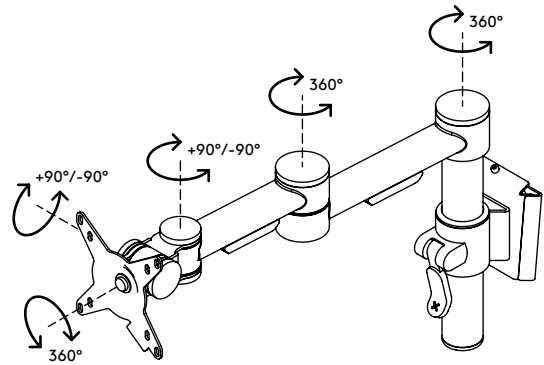

## Viewmate monitor arm - wall 052

Besides having the solid construction Viewmate is known for, this wall mount offers toolless depth and height adjustment. The clamp lever lets you adjust and set the height of a monitor, which is essential for aligning monitors of different size and weight.

- Static height adjustment range of 155 mm (6,1")
- Depth adjustment
- Fitted with cable covers to guide cables tidily
- Main components made of steel
- VESA MIS-D 75 x 75/100 x 100 mm compatible
- Monitor: tilt +90°/-90°, swivel +90°/-90°, rotate 360°
- Arm: swivel 360°
- Weight capacity max. 15 kg (33 lb) per monitor
- Comes with a tapered wall mount for easy installation
- Easy to adjust in height using a clamp lever
- Comes with all necessary fasteners

# viewmate <sup>x</sup>

155 mm (6,1")

+90°/-90°

+90°/-90°

360°

75 x 75/100 x 100

15 kg (33 lb)

Viewmate monitor arm - wall 052

# 52.052

 350 x 300 x 125 mm

 1 pcs

 silver

 3,6 kg

 805410520526