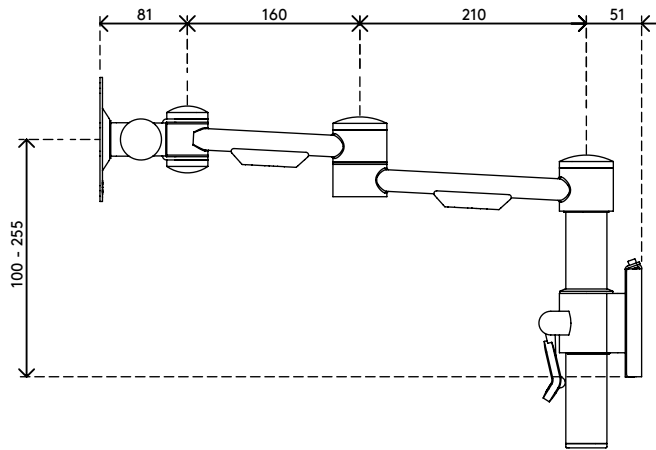

## Viewmate monitor arm - wall 052

Besides having the solid construction Viewmate is known for, this wall mount offers toolless depth and height adjustment. The clamp lever lets you adjust and set the height of a monitor, which is essential for aligning monitors of different size and weight.

- Static height adjustment range of 155 mm (6,1")
- Depth adjustment
- Fitted with cable covers to guide cables tidily
- Main components made of steel
- VESA MIS-D 75 x 75/100 x 100 mm compatible
- Monitor: tilt +90°/-90°, swivel +90°/-90°, rotate 360°
- Arm: swivel 360°
- Weight capacity max. 15 kg (33 lb) per monitor
- Comes with a tapered wall mount for easy installation
- Easy to adjust in height using a clamp lever
- Comes with all necessary fasteners

# viewmate <sup>x</sup>

155 mm (6,1")

+90°/-90°

+90°/-90°

360°

75 x 75/100 x 100

15 kg (33 lb)

Viewmate monitor arm - wall 052

# 52.052

 350 x 300 x 125 mm

 1 pcs

 silver

 3,6 kg

 805410520526