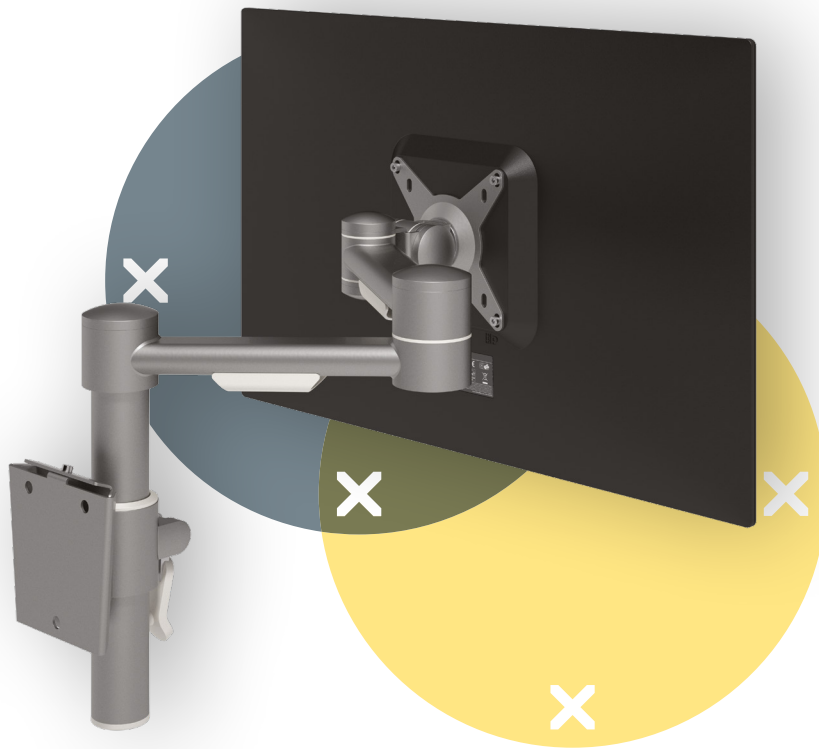

# viewmate<sup>x</sup>

52.052

## Viewmate monitor arm - wall 052

Besides having the solid construction Viewmate is known for, this wall mount offers toolless depth and height adjustment. The clamp lever lets you adjust and set the height of a monitor, which is essential for aligning monitors of different size and weight.

- Static height adjustment range of 155 mm (6,1")
- Depth adjustment
- Fitted with cable covers to guide cables tidily
- Main components made of steel
- VESA MIS-D 75 x 75/100 x 100 mm compatible
- Monitor: tilt +90°/-90°, swivel +90°/-90°, rotate 360°
- Arm: swivel 360°
- Weight capacity max. 15 kg (33 lb) per monitor
- Comes with a tapered wall mount for easy installation
- Easy to adjust in height using a clamp lever
- Comes with all necessary fasteners

# viewmate <sup>x</sup>

155 mm (6,1")

+90°/-90°

+90°/-90°

360°

75 x 75/100 x 100

15 kg (33 lb)

Viewmate monitor arm - wall 052