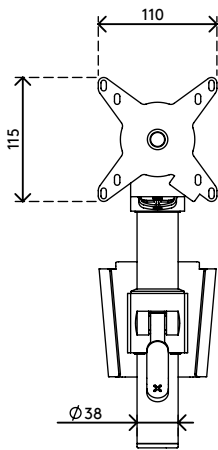

## Viewmate monitor arm - wall 052

Besides having the solid construction Viewmate is known for, this wall mount offers toolless depth and height adjustment. The clamp lever lets you adjust and set the height of a monitor, which is essential for aligning monitors of different size and weight.

- Static height adjustment range of 155 mm (6,1")
- Depth adjustment
- Fitted with cable covers to guide cables tidily
- Main components made of steel
- VESA MIS-D 75 x 75/100 x 100 mm compatible
- Monitor: tilt +90°/-90°, swivel +90°/-90°, rotate 360°
- Arm: swivel 360°
- Weight capacity max. 15 kg (33 lb) per monitor
- Comes with a tapered wall mount for easy installation
- Easy to adjust in height using a clamp lever
- Comes with all necessary fasteners

# viewmate <sup>x</sup>

155 mm (6,1")

+90°/-90°

+90°/-90°

360°

75 x 75/100 x 100

15 kg (33 lb)

Viewmate monitor arm - wall 052

# 52.052

 350 x 300 x 125 mm

 1 pcs

 silver

 3,6 kg

 805410520526