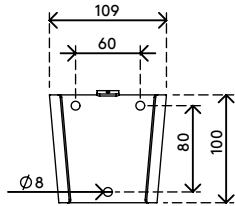

## Viewmate monitor arm - wall 052

Besides having the solid construction Viewmate is known for, this wall mount offers toolless depth and height adjustment. The clamp lever lets you adjust and set the height of a monitor, which is essential for aligning monitors of different size and weight.

- Static height adjustment range of 155 mm (6,1")
- Depth adjustment
- Fitted with cable covers to guide cables tidily
- Main components made of steel
- VESA MIS-D 75 x 75/100 x 100 mm compatible
- Monitor: tilt +90°/-90°, swivel +90°/-90°, rotate 360°
- Arm: swivel 360°
- Weight capacity max. 15 kg (33 lb) per monitor
- Comes with a tapered wall mount for easy installation
- Easy to adjust in height using a clamp lever
- Comes with all necessary fasteners

# viewmate <sup>x</sup>

155 mm (6,1")

+90°/-90°

+90°/-90°

360°

75 x 75/100 x 100

15 kg (33 lb)

Viewmate monitor arm - wall 052

# 52.052

 350 x 300 x 125 mm

 1 pcs

 silver

 3,6 kg

 805410520526