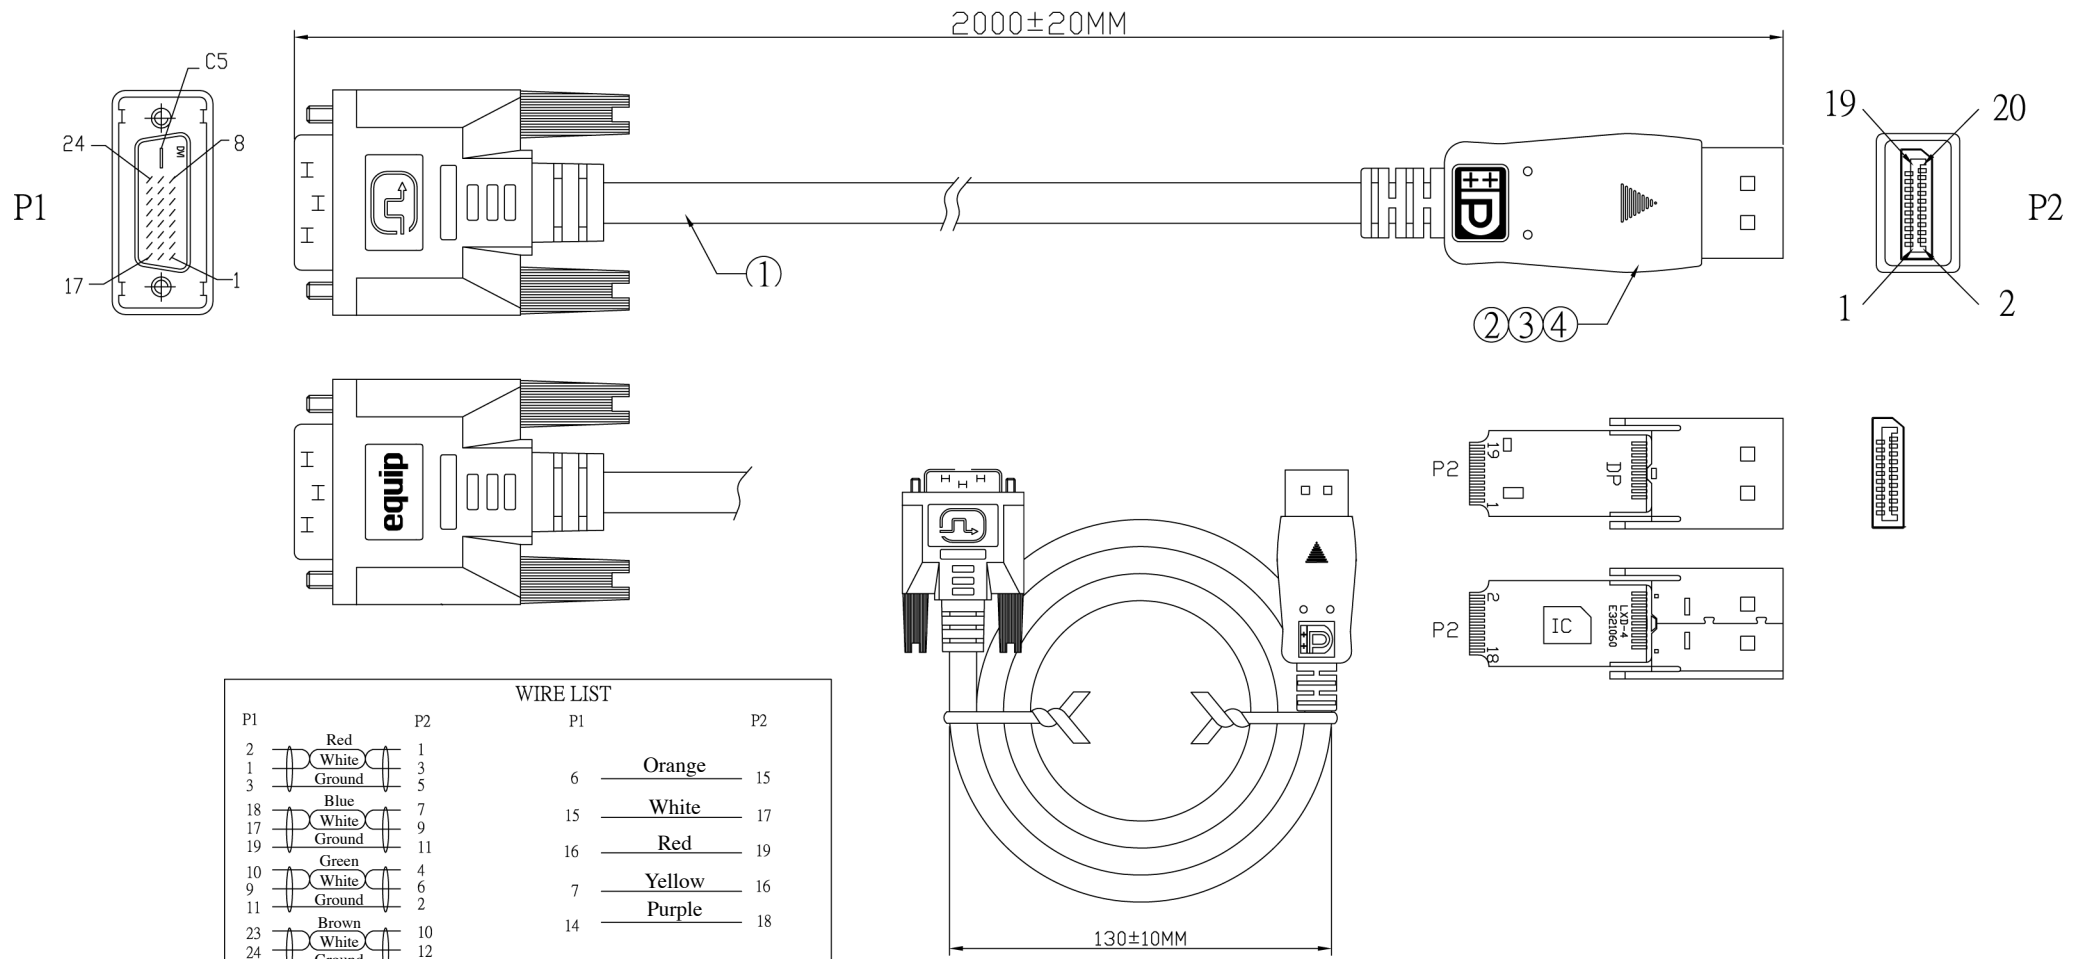

RoHS Compliant

WIRE LIST			
P1		P2	
2	Red	1	
1	White	3	
3	Ground	5	
18	Blue	7	Orange
17	White	9	White
19	Ground	11	Red
10	Green	4	Yellow
9	White	6	Purple
11	Ground	2	
23	Brown	10	
24	White	12	
22	Ground	8	

(DWG NO)	XY-A0577	(UNIT)	MM	
(REV)	A3	(SCALE)		
(PAGE)	1/1			
(DESIGN)		DIMENSIONS ARE IN MILLIMETERS TOLERANCES:		TITLE
(CHECKED)		LINEAR: X ± 1.0		DisplayPort to DVI-D Dual Link Cable
(APPROVED)		XX ± 0.5		
		XXX ± 0.15		
		XXXX ± 0.05		PART NO
		ANGULAR: ± 0.5°		119336